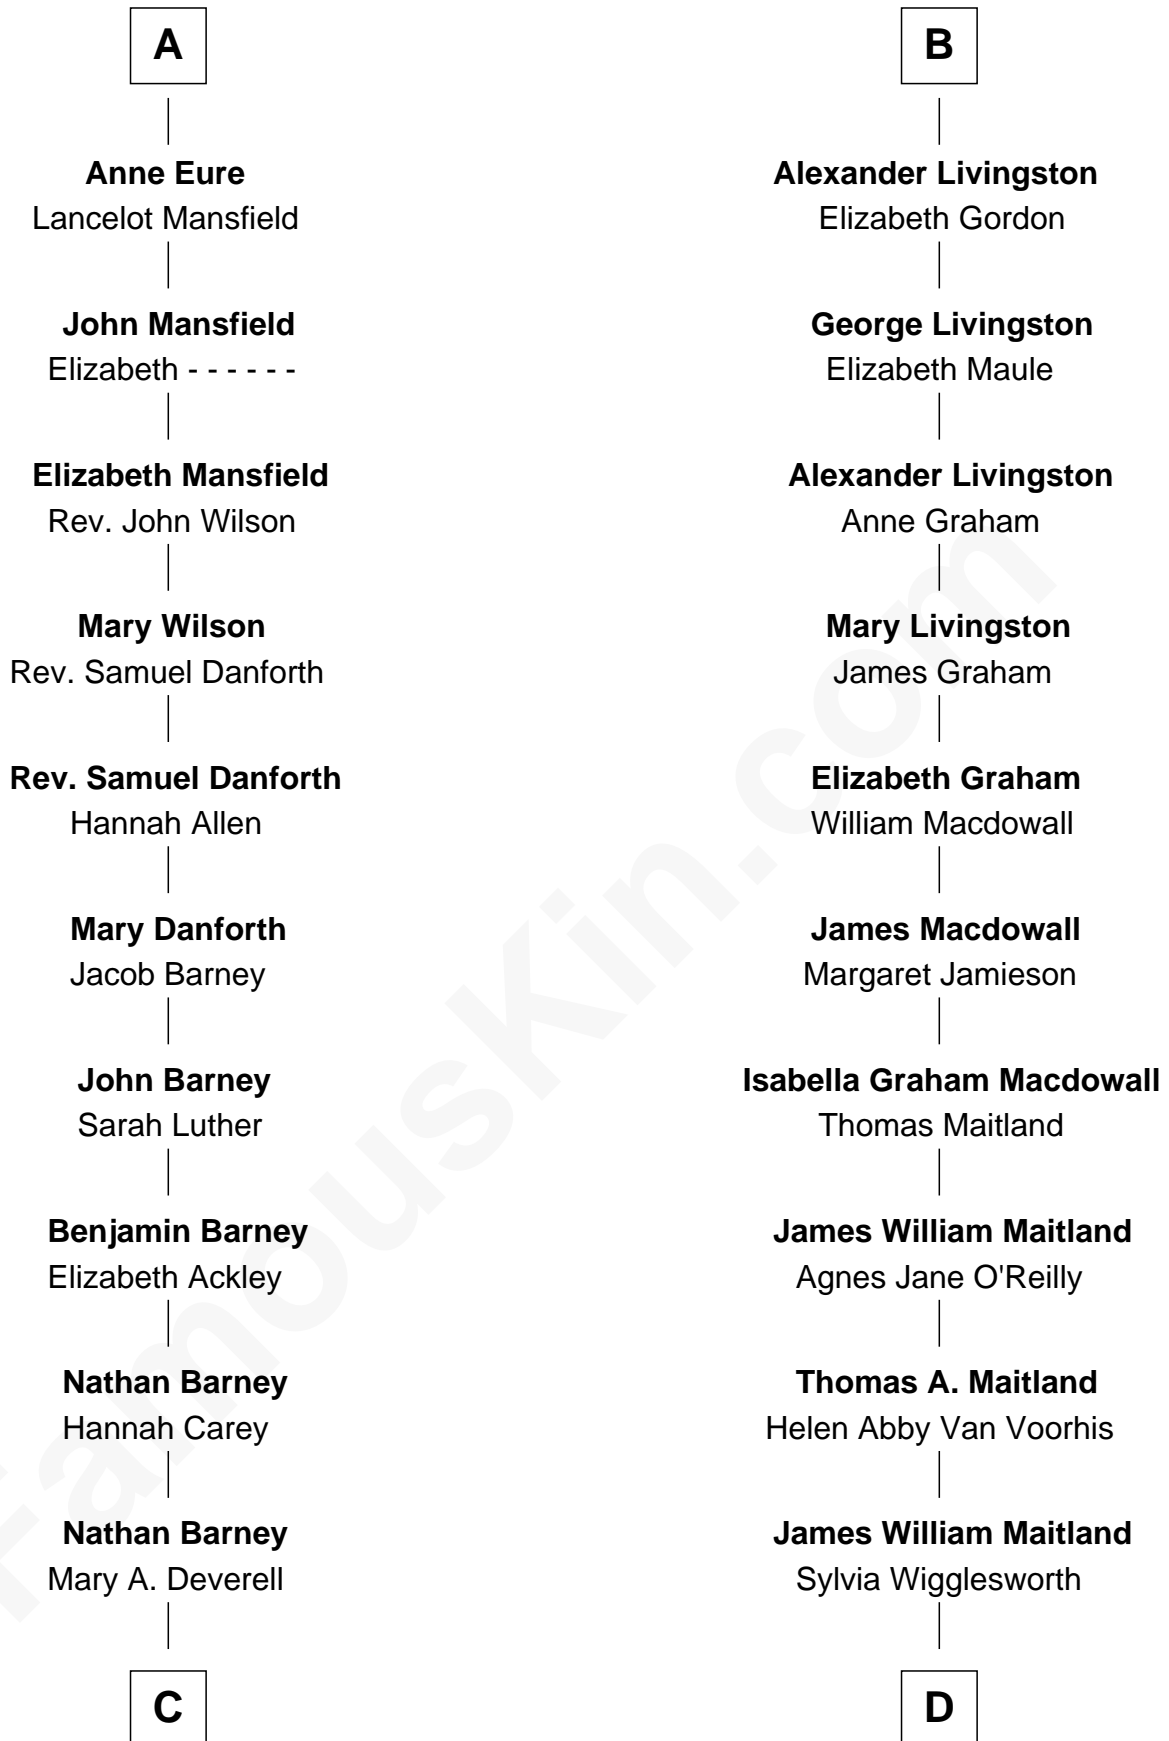

FamousKin.com
Relationship Chart of
Elizabeth Montgomery
TV Actress - "Bewitched"

18th cousin 1 time removed of
Howard Dean
79th Governor of Vermont

John of Gaunt
 Katherine Roet

C

Mary Weed Barney
Henry Montgomery

Henry Montgomery
Elizabeth Bryan Allen

Elizabeth Montgomery
TV Actress - "Bewitched"

D

Andrea Belden Maitland
Howard Brush Dean

Howard Dean
79th Governor of Vermont

FamousKin.com