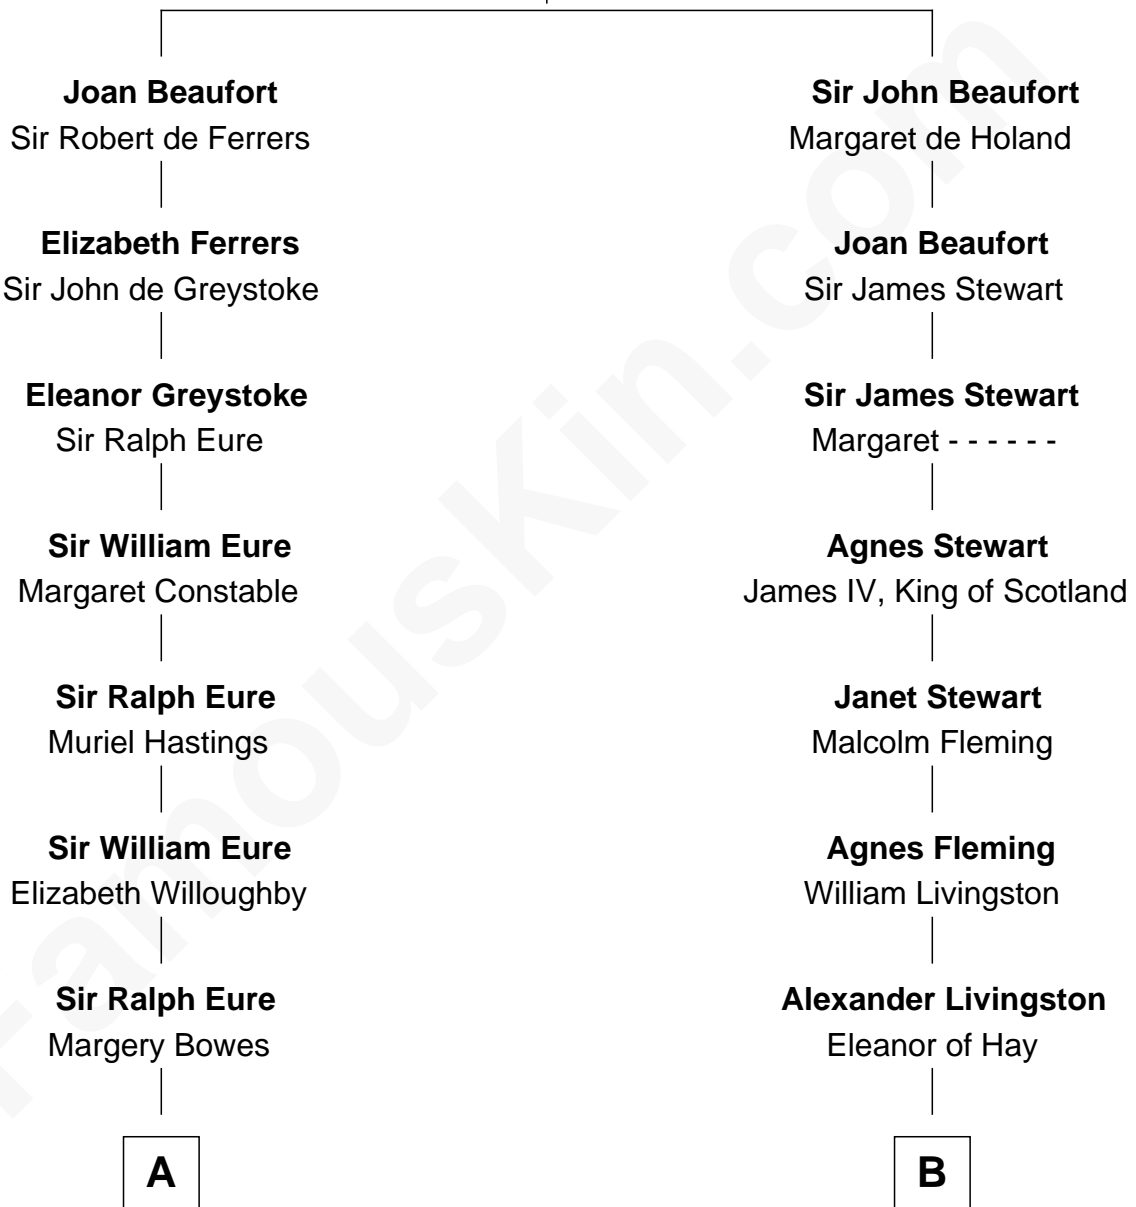

FamousKin.com
Relationship Chart of
Elizabeth Montgomery
TV Actress - "Bewitched"

18th cousin 1 time removed of
Howard Dean
79th Governor of Vermont

John of Gaunt
 Katherine Roet

C

Mary Weed Barney
Henry Montgomery

Henry Montgomery
Elizabeth Bryan Allen

Elizabeth Montgomery
TV Actress - "Bewitched"

D

Andrea Belden Maitland
Howard Brush Dean

Howard Dean
79th Governor of Vermont

FamousKin.com