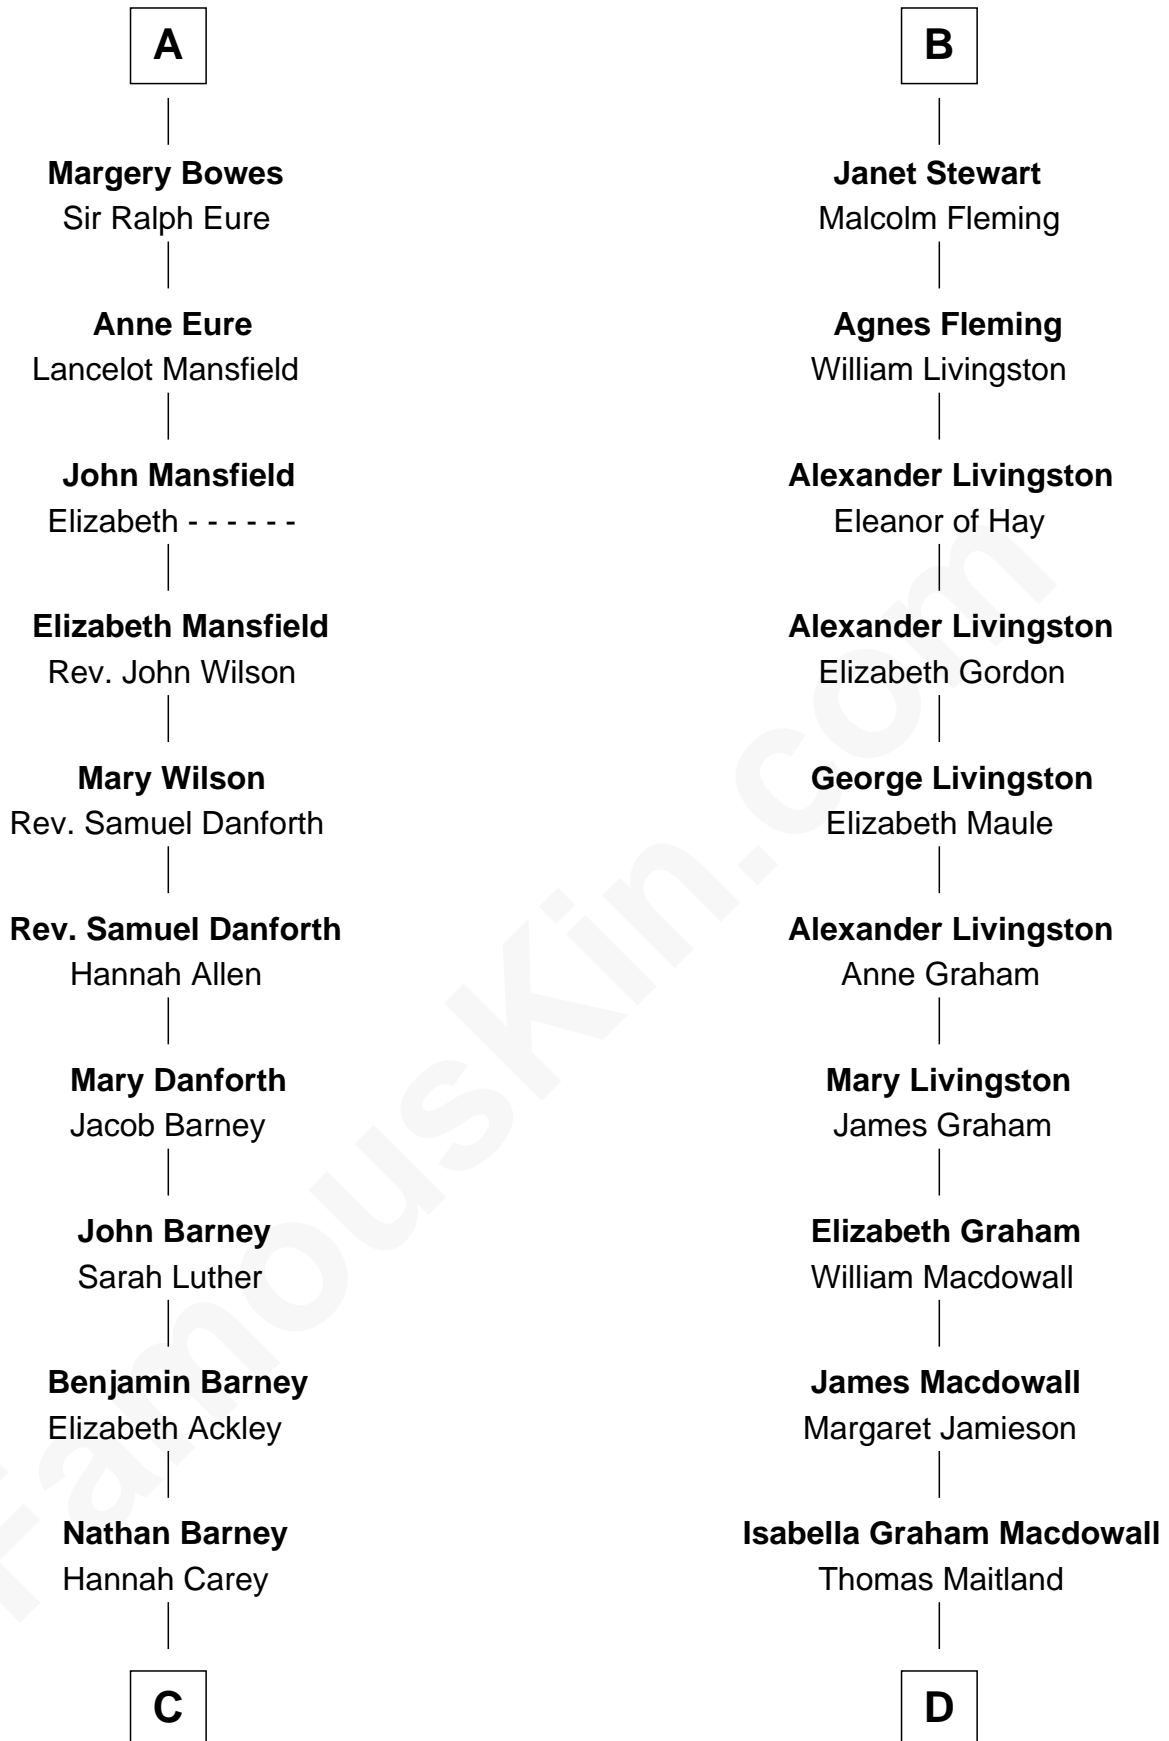

FamousKin.com
Relationship Chart of
Elizabeth Montgomery
TV Actress - "Bewitched"

20th cousin 1 time removed of
Howard Dean
79th Governor of Vermont

C

Nathan Barney
Mary A. Deverell

Mary Weed Barney
Henry Montgomery

Henry Montgomery
Elizabeth Bryan Allen

Elizabeth Montgomery
TV Actress - "Bewitched"

D

James William Maitland
Agnes Jane O'Reilly

Thomas A. Maitland
Helen Abby Van Voorhis

James William Maitland
Sylvia Wigglesworth