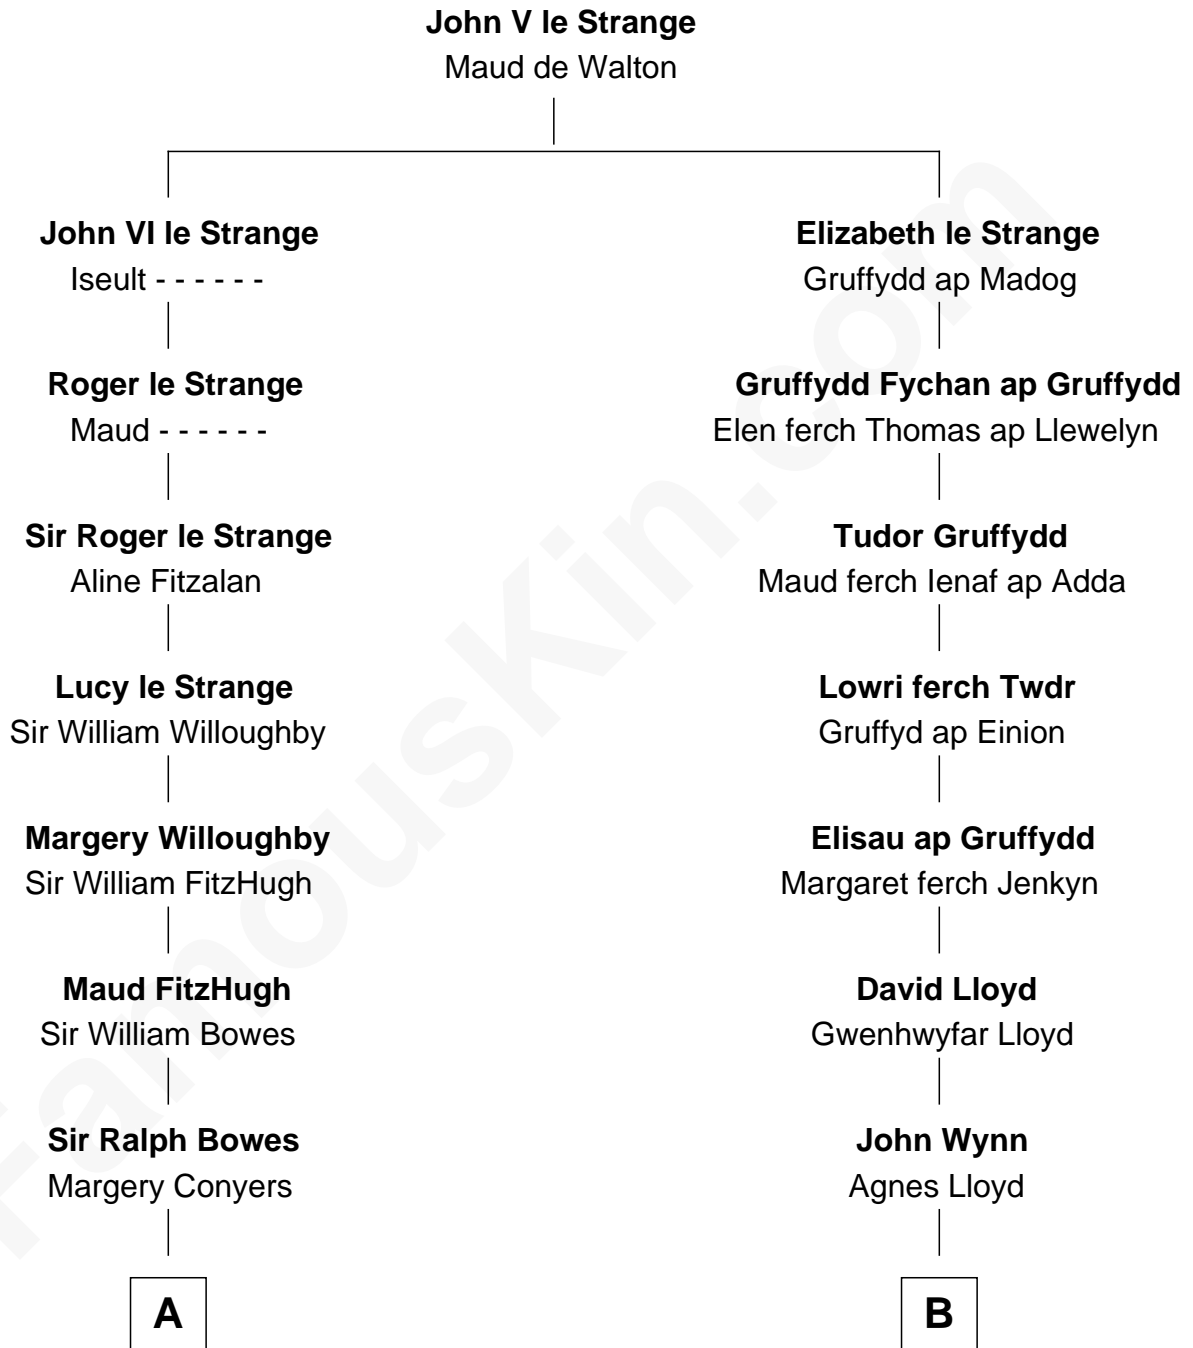

FamousKin.com
Relationship Chart of
Elizabeth Montgomery
TV Actress - "Bewitched"

18th cousin 3 times removed of
Humphrey Bogart
Movie Actor

C

Nathan Barney
Hannah Carey

Nathan Barney
Mary A. Deverell

Mary Weed Barney
Henry Montgomery

Henry Montgomery
Elizabeth Bryan Allen

Elizabeth Montgomery
TV Actress - "Bewitched"

D

Maud Humphrey
Dr. Belmont Deforest Bogart

Humphrey Bogart
Movie Actor

FamousKin.com