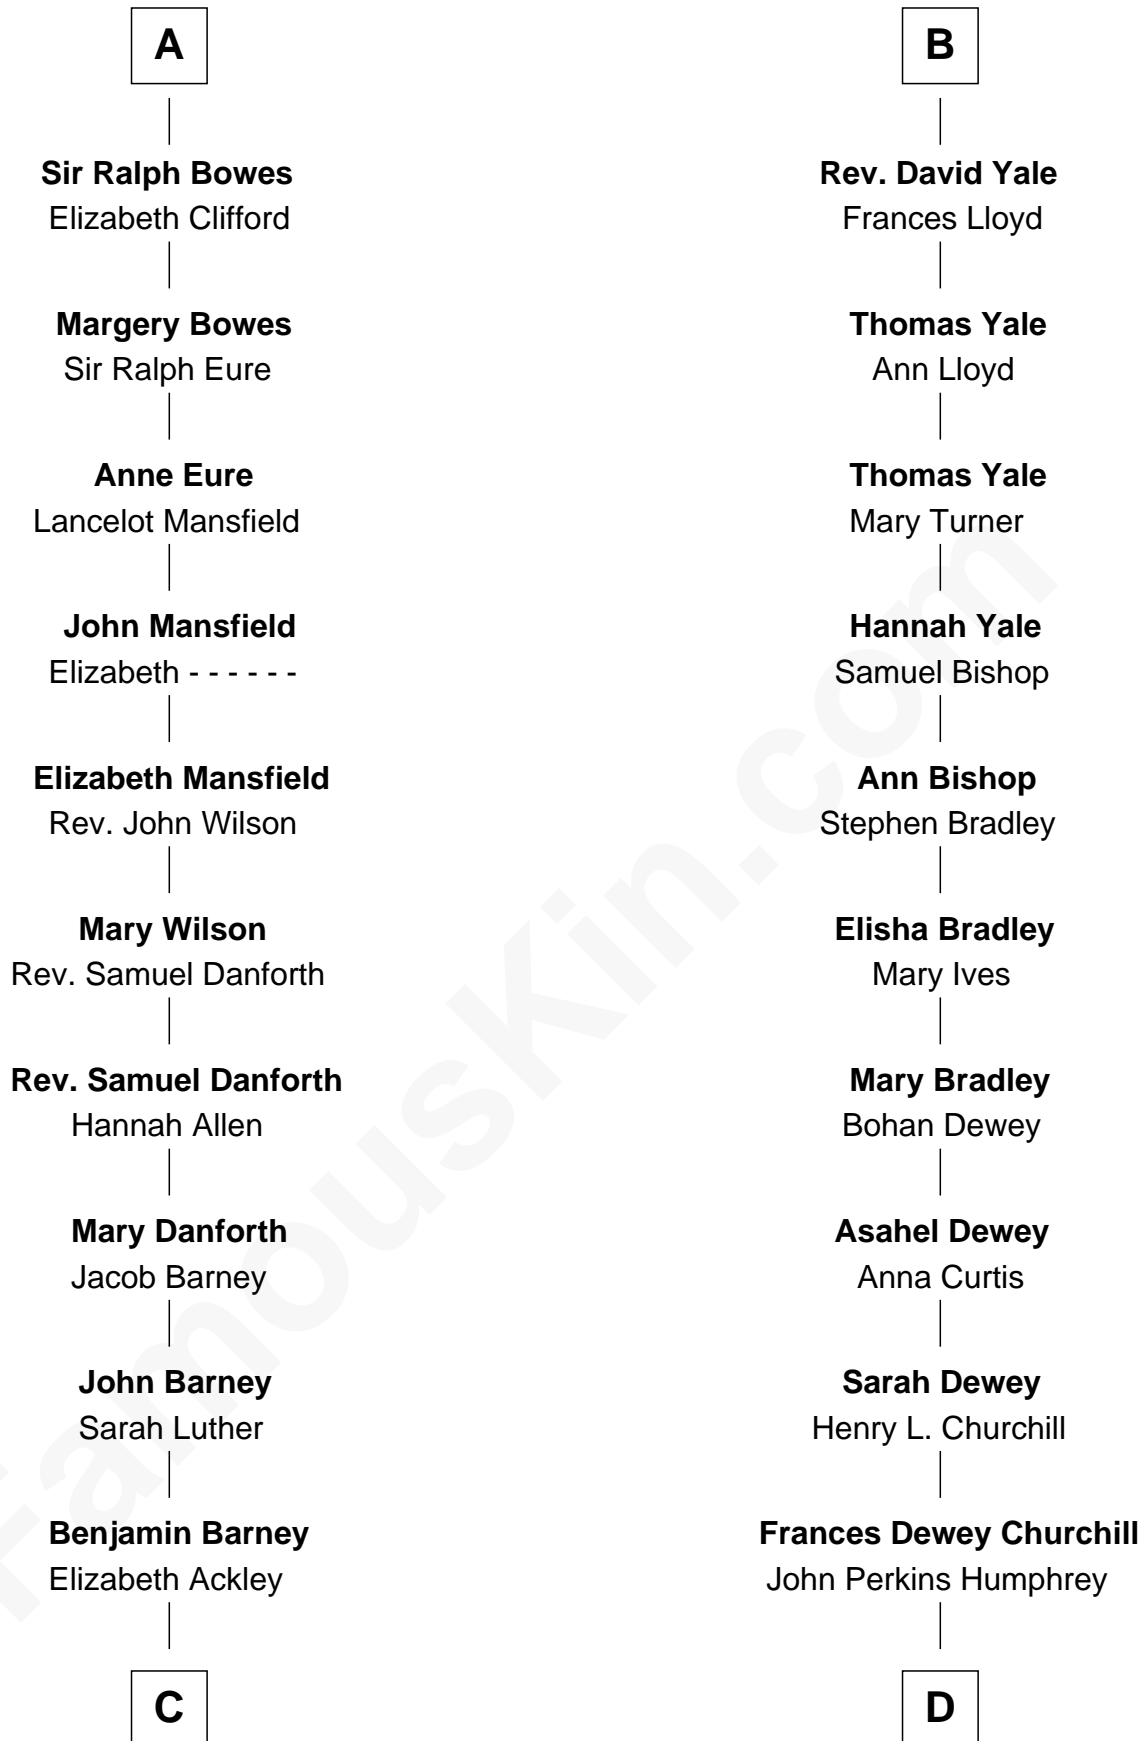

FamousKin.com
Relationship Chart of
Elizabeth Montgomery
TV Actress - "Bewitched"

18th cousin 3 times removed of
Humphrey Bogart
Movie Actor

C

Nathan Barney
Hannah Carey

Nathan Barney
Mary A. Deverell

Mary Weed Barney
Henry Montgomery

Henry Montgomery
Elizabeth Bryan Allen

Elizabeth Montgomery
TV Actress - "Bewitched"

D

Maud Humphrey
Dr. Belmont Deforest Bogart

Humphrey Bogart
Movie Actor

FamousKin.com