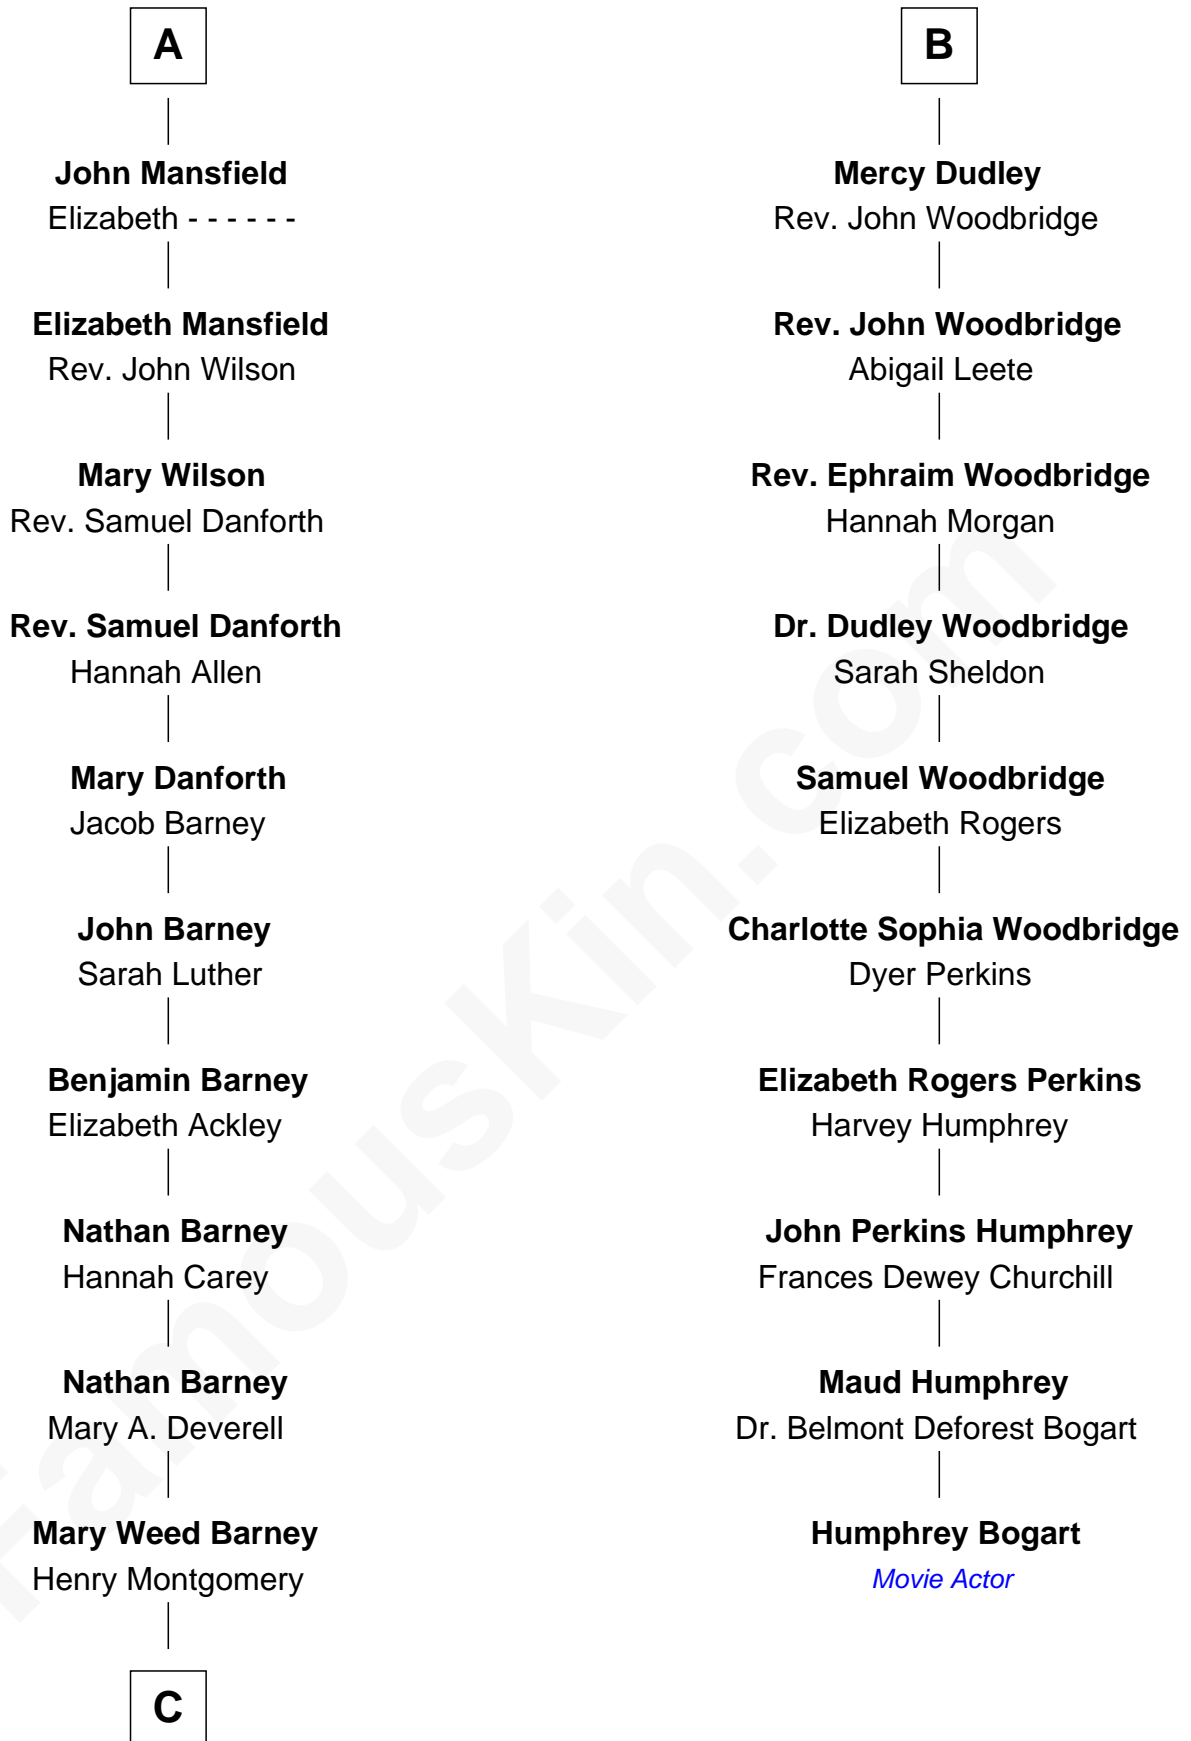

FamousKin.com
Relationship Chart of
Elizabeth Montgomery
TV Actress - "Bewitched"

16th cousin 2 times removed of
Humphrey Bogart
Movie Actor

C

Henry Montgomery
Elizabeth Bryan Allen

Elizabeth Montgomery
TV Actress - "Bewitched"

FamousKin.com