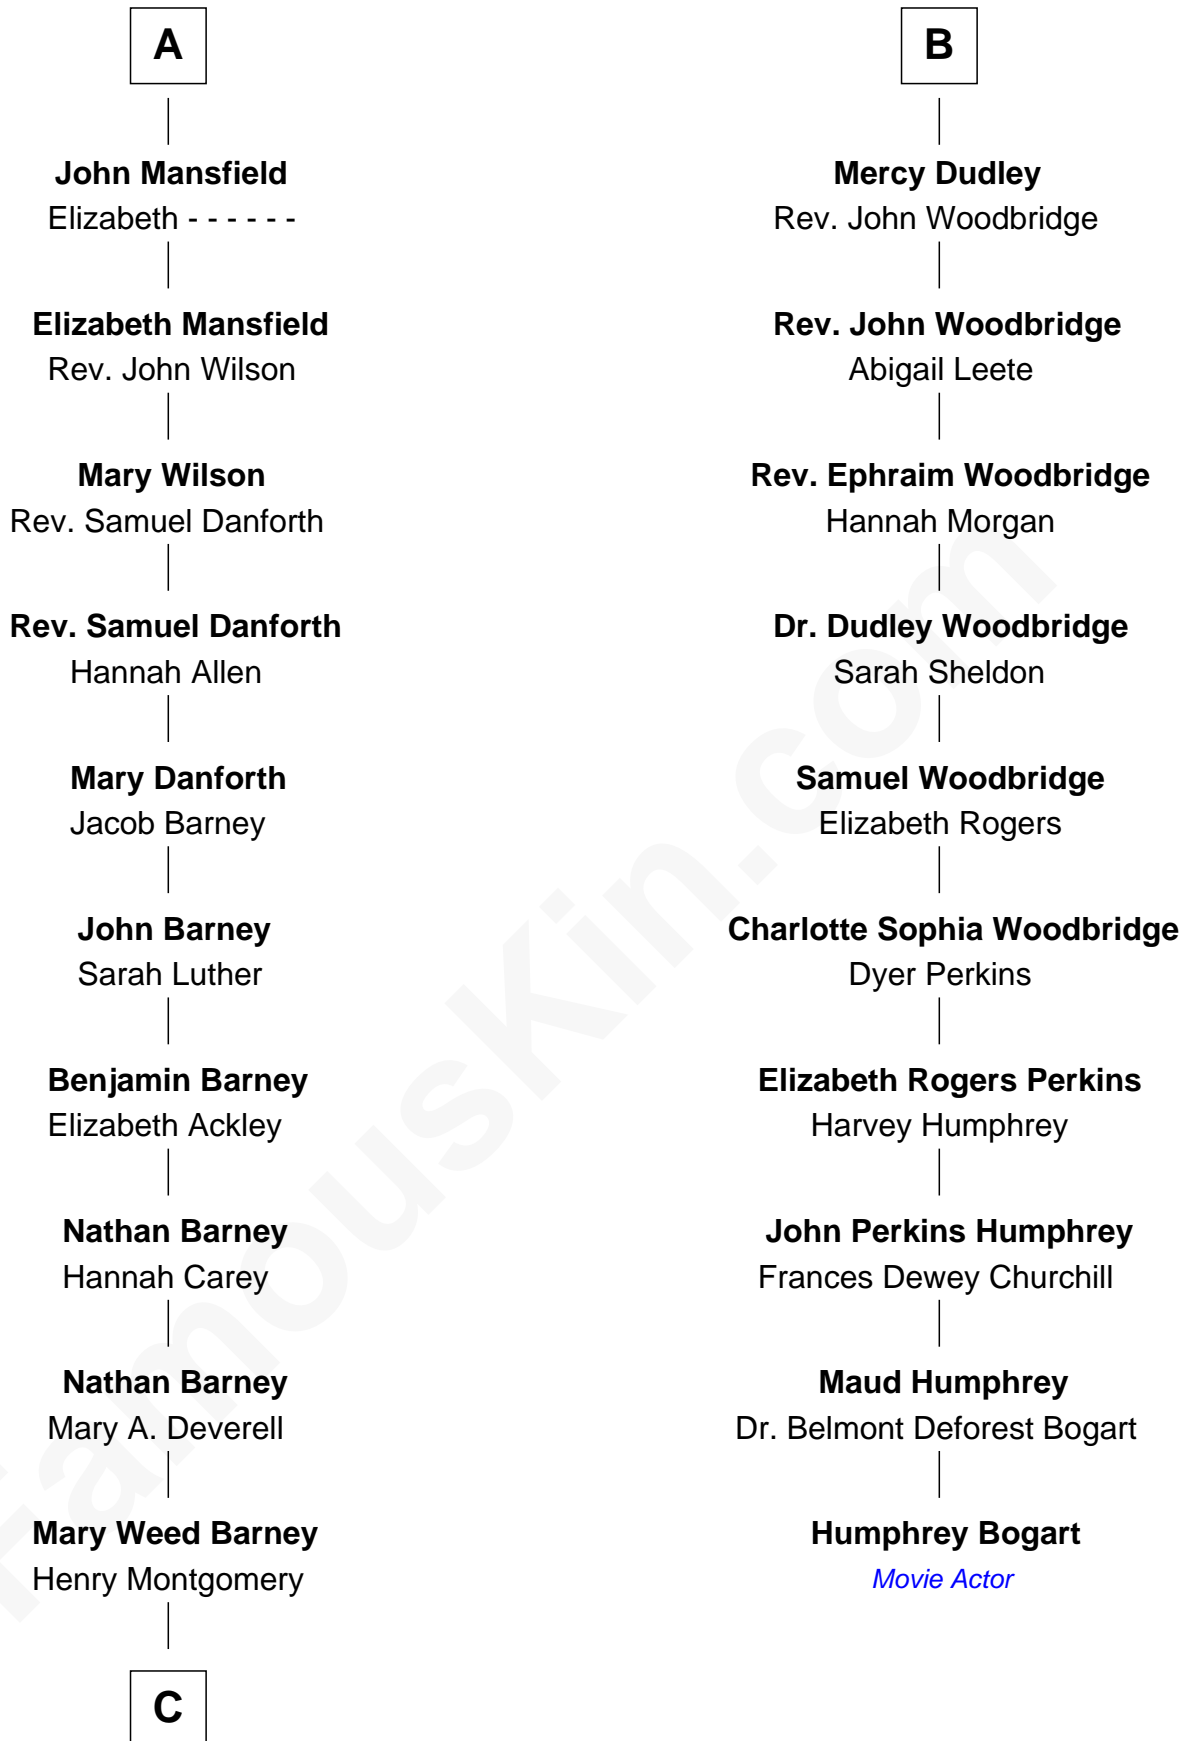

FamousKin.com
Relationship Chart of
Elizabeth Montgomery
TV Actress - "Bewitched"

16th cousin 2 times removed of

Humphrey Bogart
Movie Actor

C

Henry Montgomery
Elizabeth Bryan Allen

Elizabeth Montgomery
TV Actress - "Bewitched"

FamousKin.com