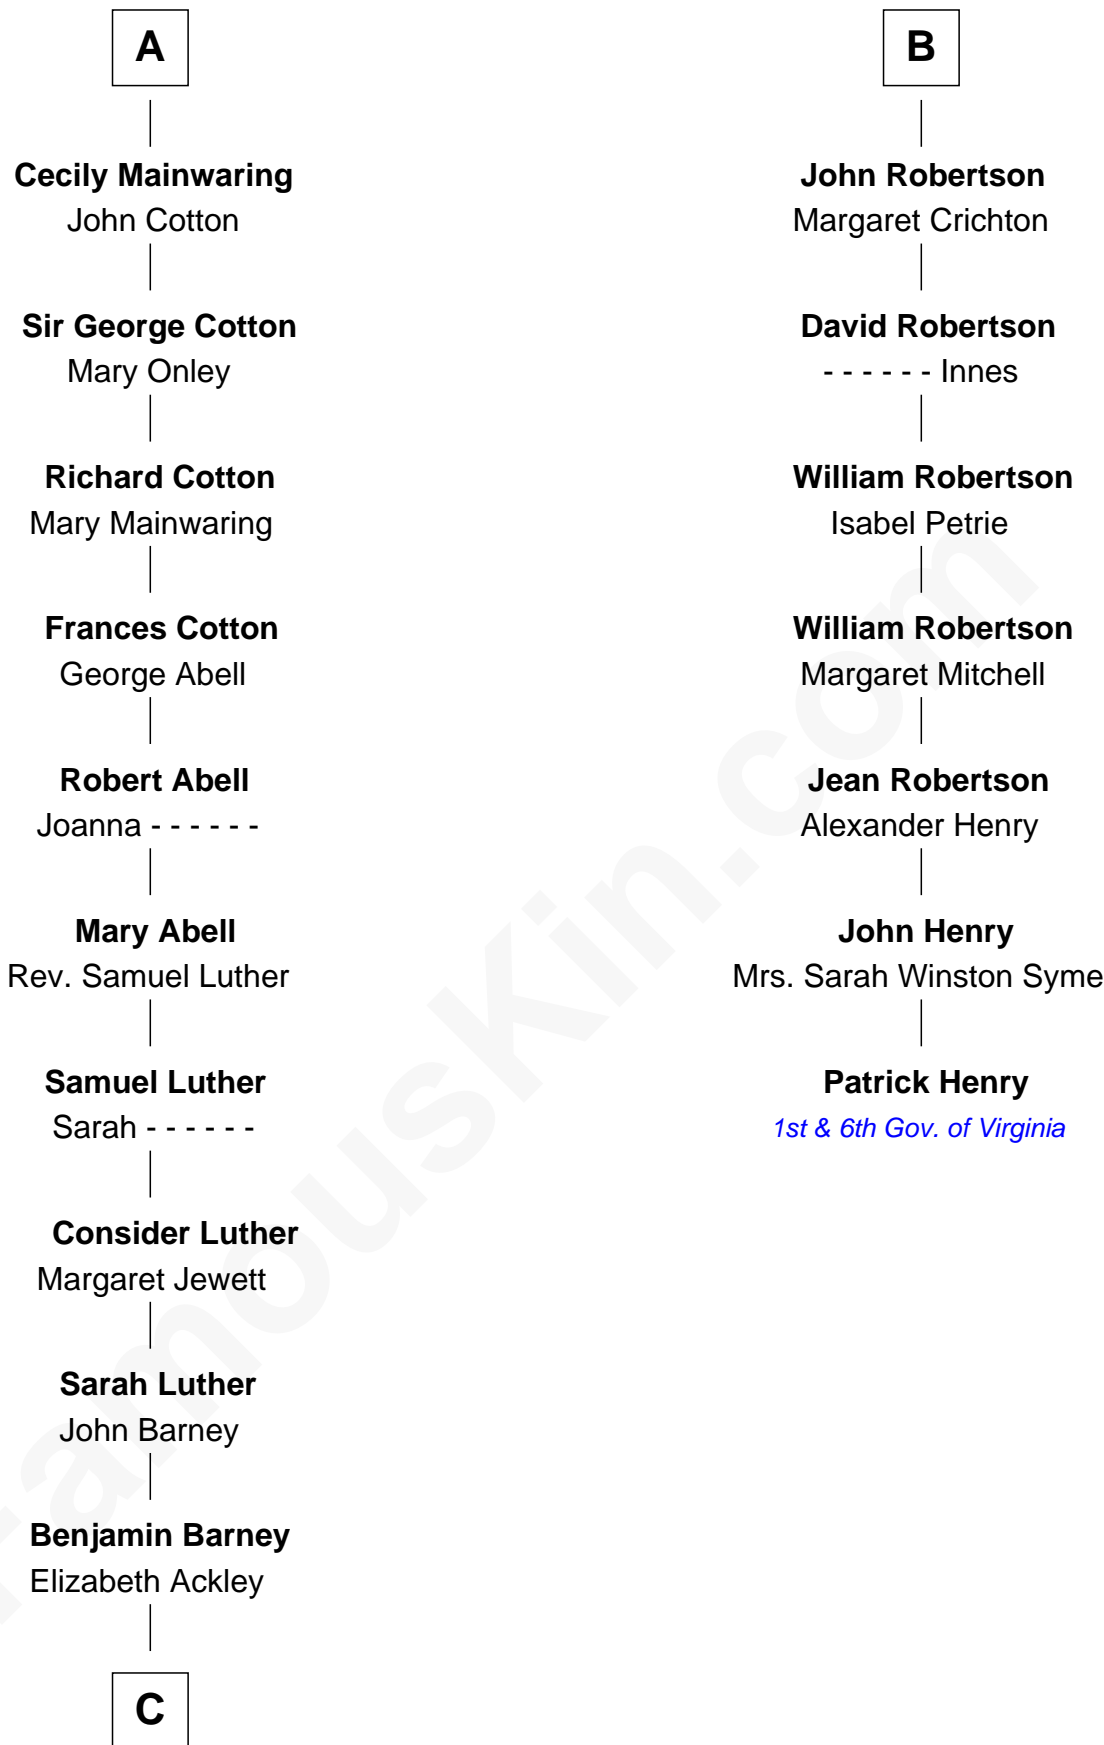

**FamousKin.com**  
**Relationship Chart of**  
**Elizabeth Montgomery**  
*TV Actress - "Bewitched"*

**13th cousin 8 times removed of**  
**Patrick Henry**  
*1st and 6th Governor of Virginia*

**C**

—  
**Nathan Barney**

Hannah Carey

—  
**Nathan Barney**

Mary A. Deverell

—  
**Mary Weed Barney**

Henry Montgomery

—  
**Henry Montgomery**

Elizabeth Bryan Allen

—  
**Elizabeth Montgomery**

*TV Actress - "Bewitched"*

FamousKin.com