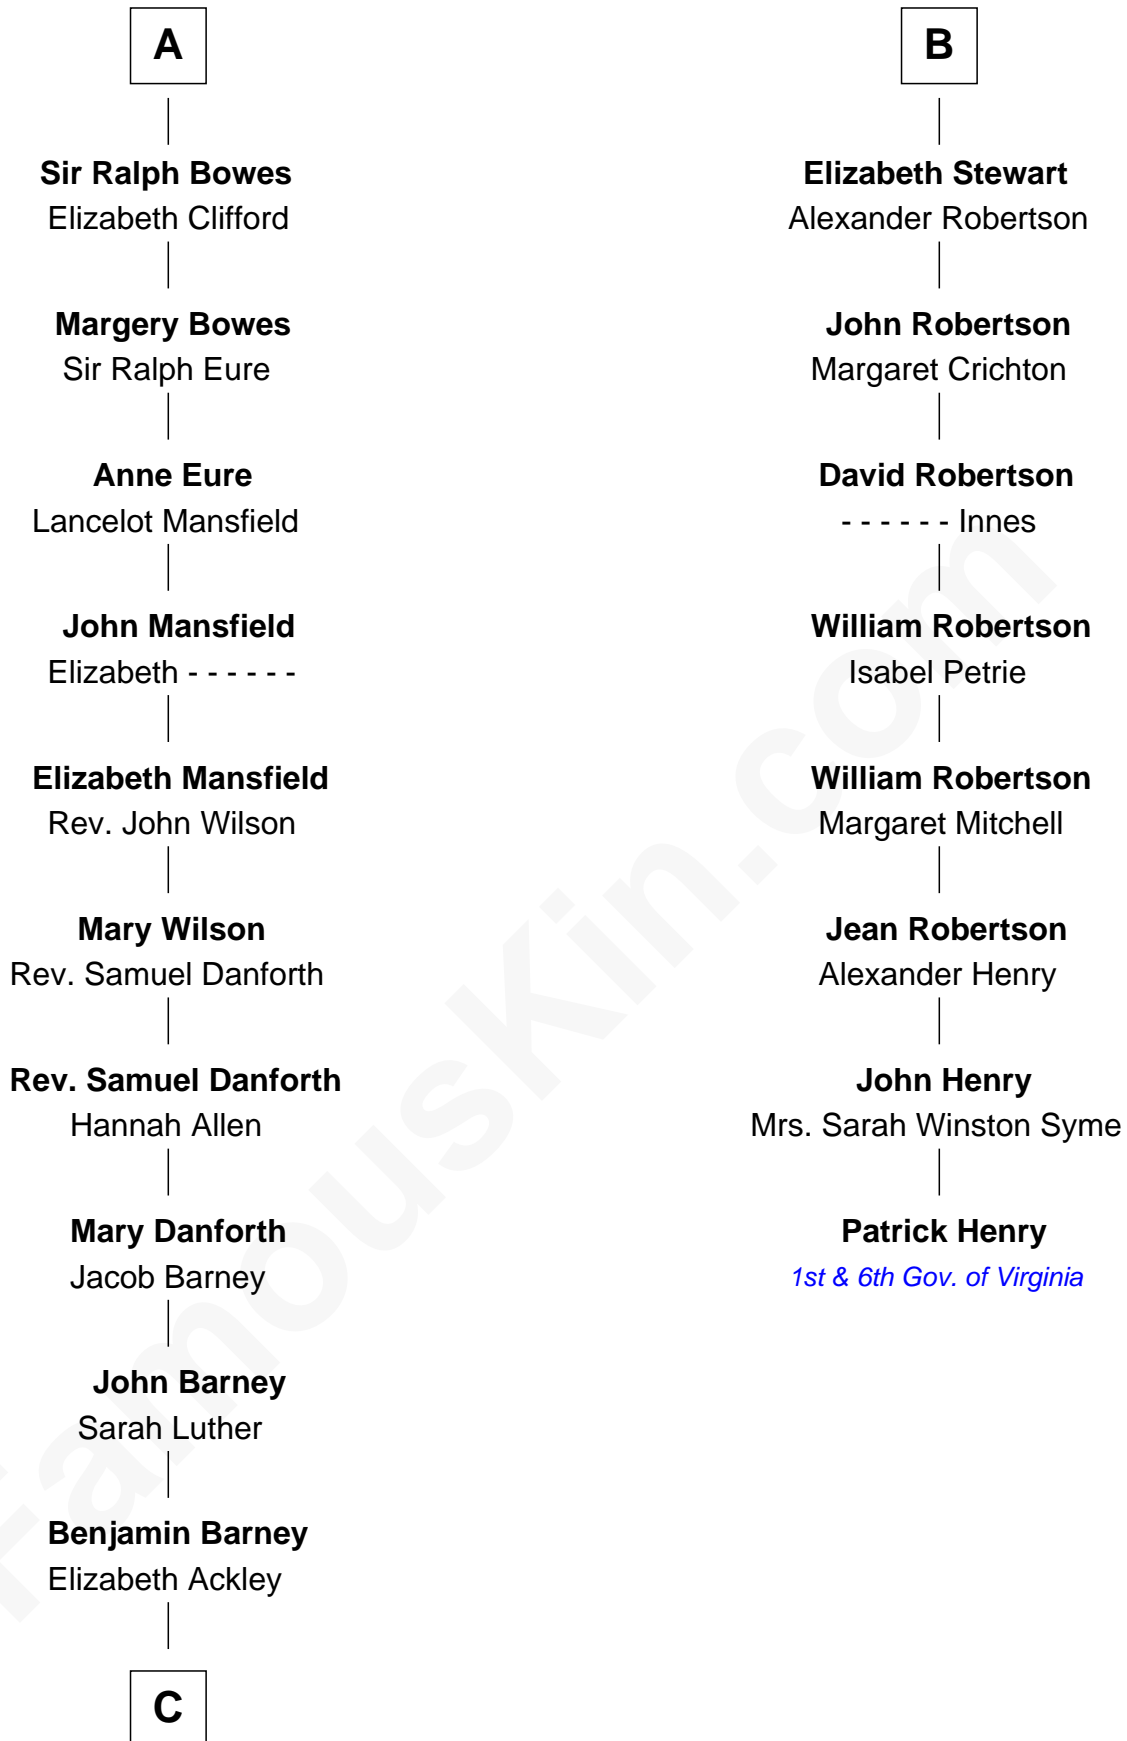

**FamousKin.com**  
**Relationship Chart of**  
**Elizabeth Montgomery**  
*TV Actress - "Bewitched"*

**14th cousin 7 times removed of**  
**Patrick Henry**  
*1st and 6th Governor of Virginia*

**C**

—  
**Nathan Barney**

Hannah Carey

—  
**Nathan Barney**

Mary A. Deverell

—  
**Mary Weed Barney**

Henry Montgomery

—  
**Henry Montgomery**

Elizabeth Bryan Allen

—  
**Elizabeth Montgomery**