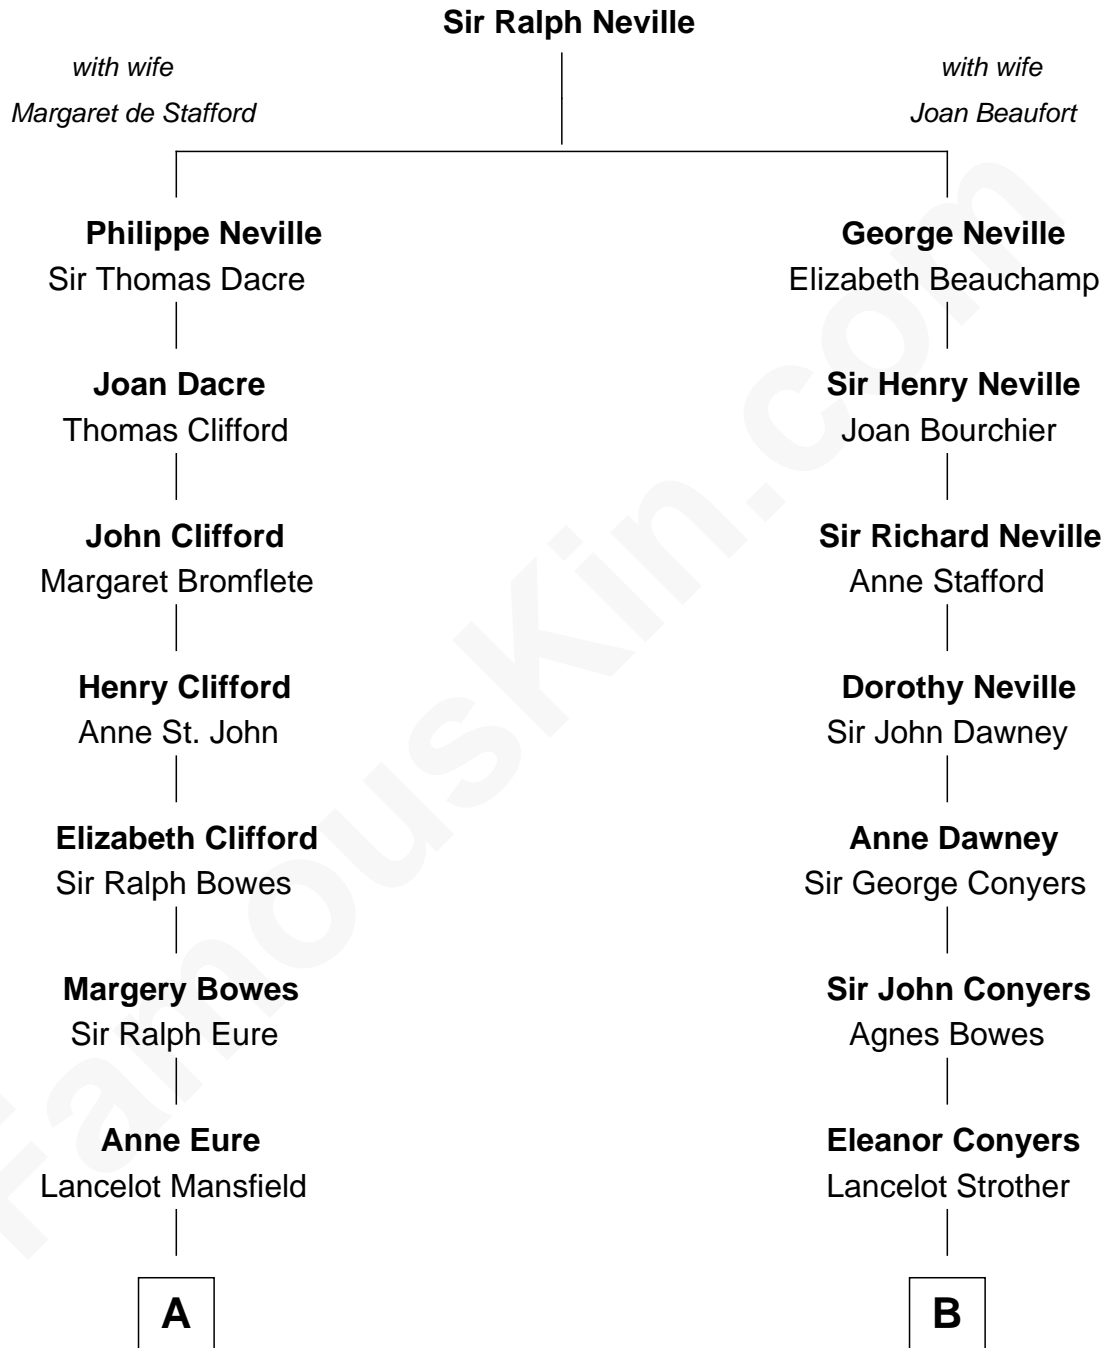

**FamousKin.com**  
**Relationship Chart of**  
**Elizabeth Montgomery**  
*TV Actress - "Bewitched"*

16th cousin 2 times removed of

**Randolph Scott**  
*Movie Actor*

C

Henry Montgomery  
Elizabeth Bryan Allen

Elizabeth Montgomery  
*TV Actress - "Bewitched"*

FamousKin.com