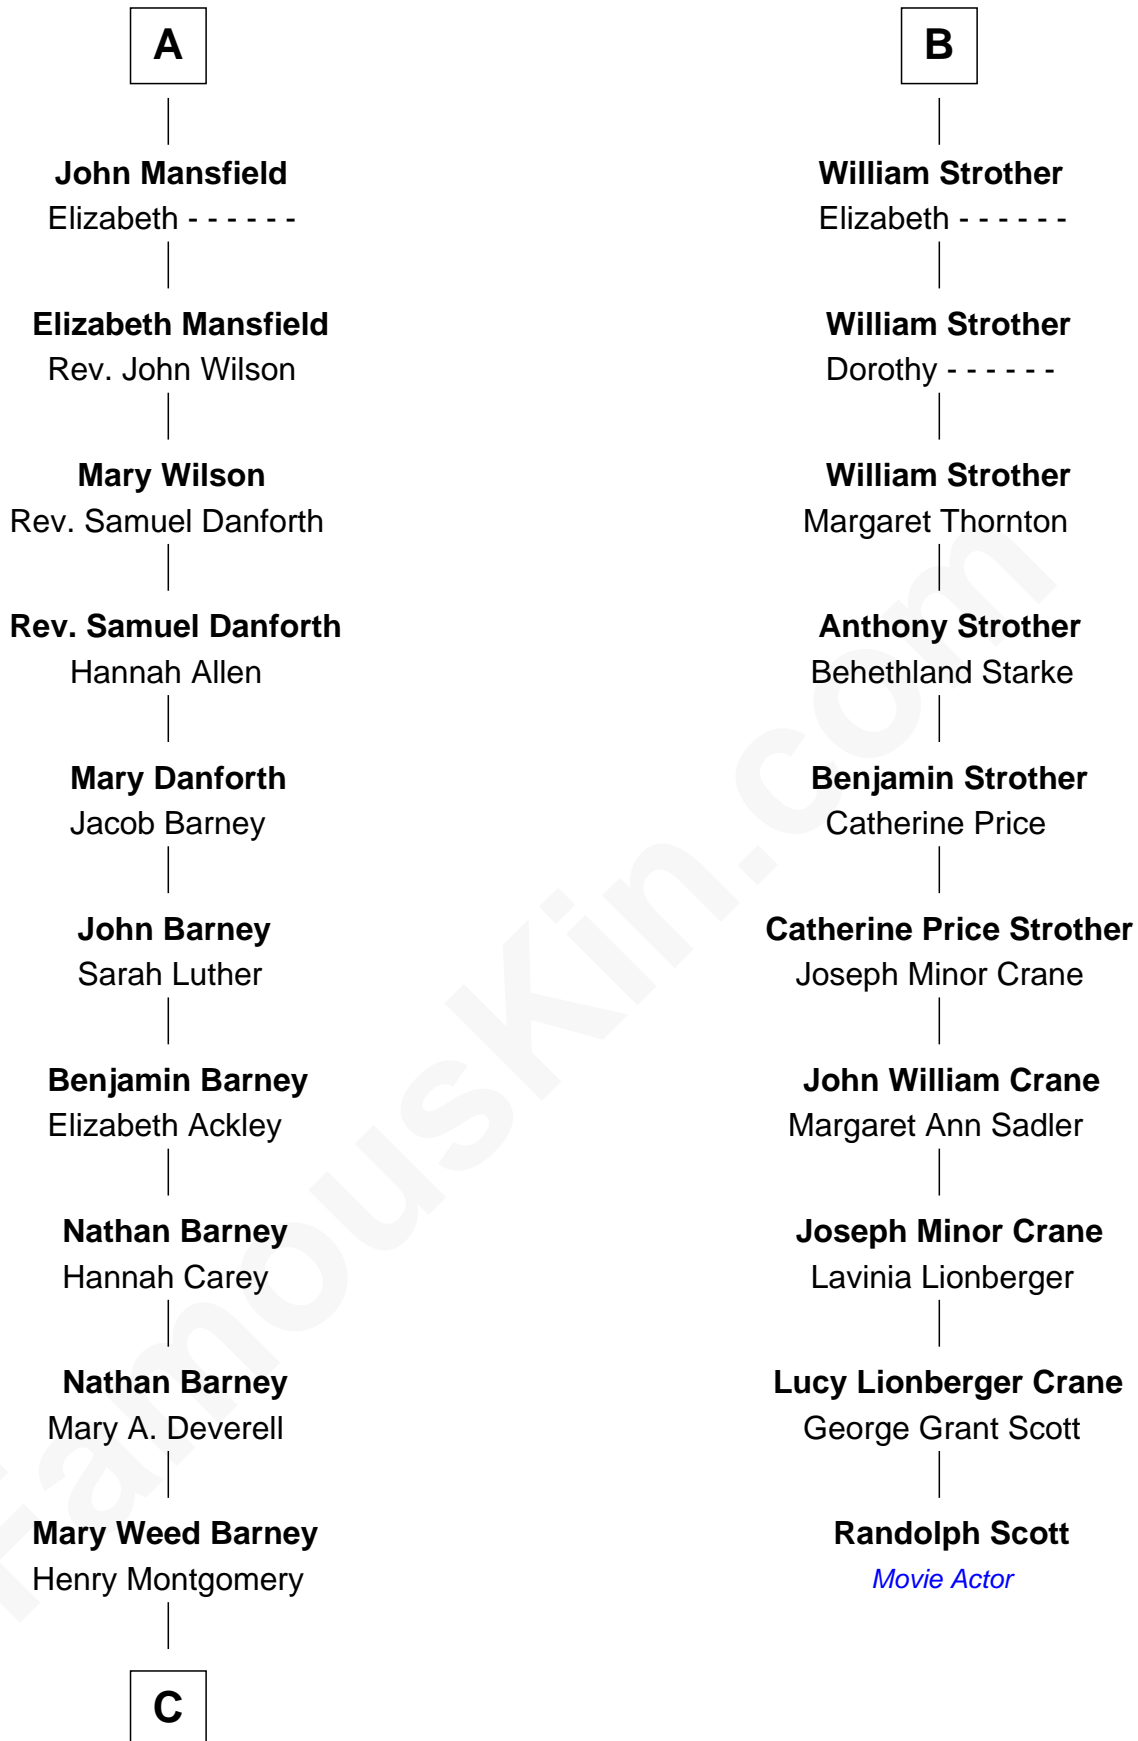

**FamousKin.com**  
**Relationship Chart of**  
**Elizabeth Montgomery**  
*TV Actress - "Bewitched"*

16th cousin 2 times removed of

**Randolph Scott**  
*Movie Actor*

C

Henry Montgomery  
Elizabeth Bryan Allen

Elizabeth Montgomery  
*TV Actress - "Bewitched"*

FamousKin.com