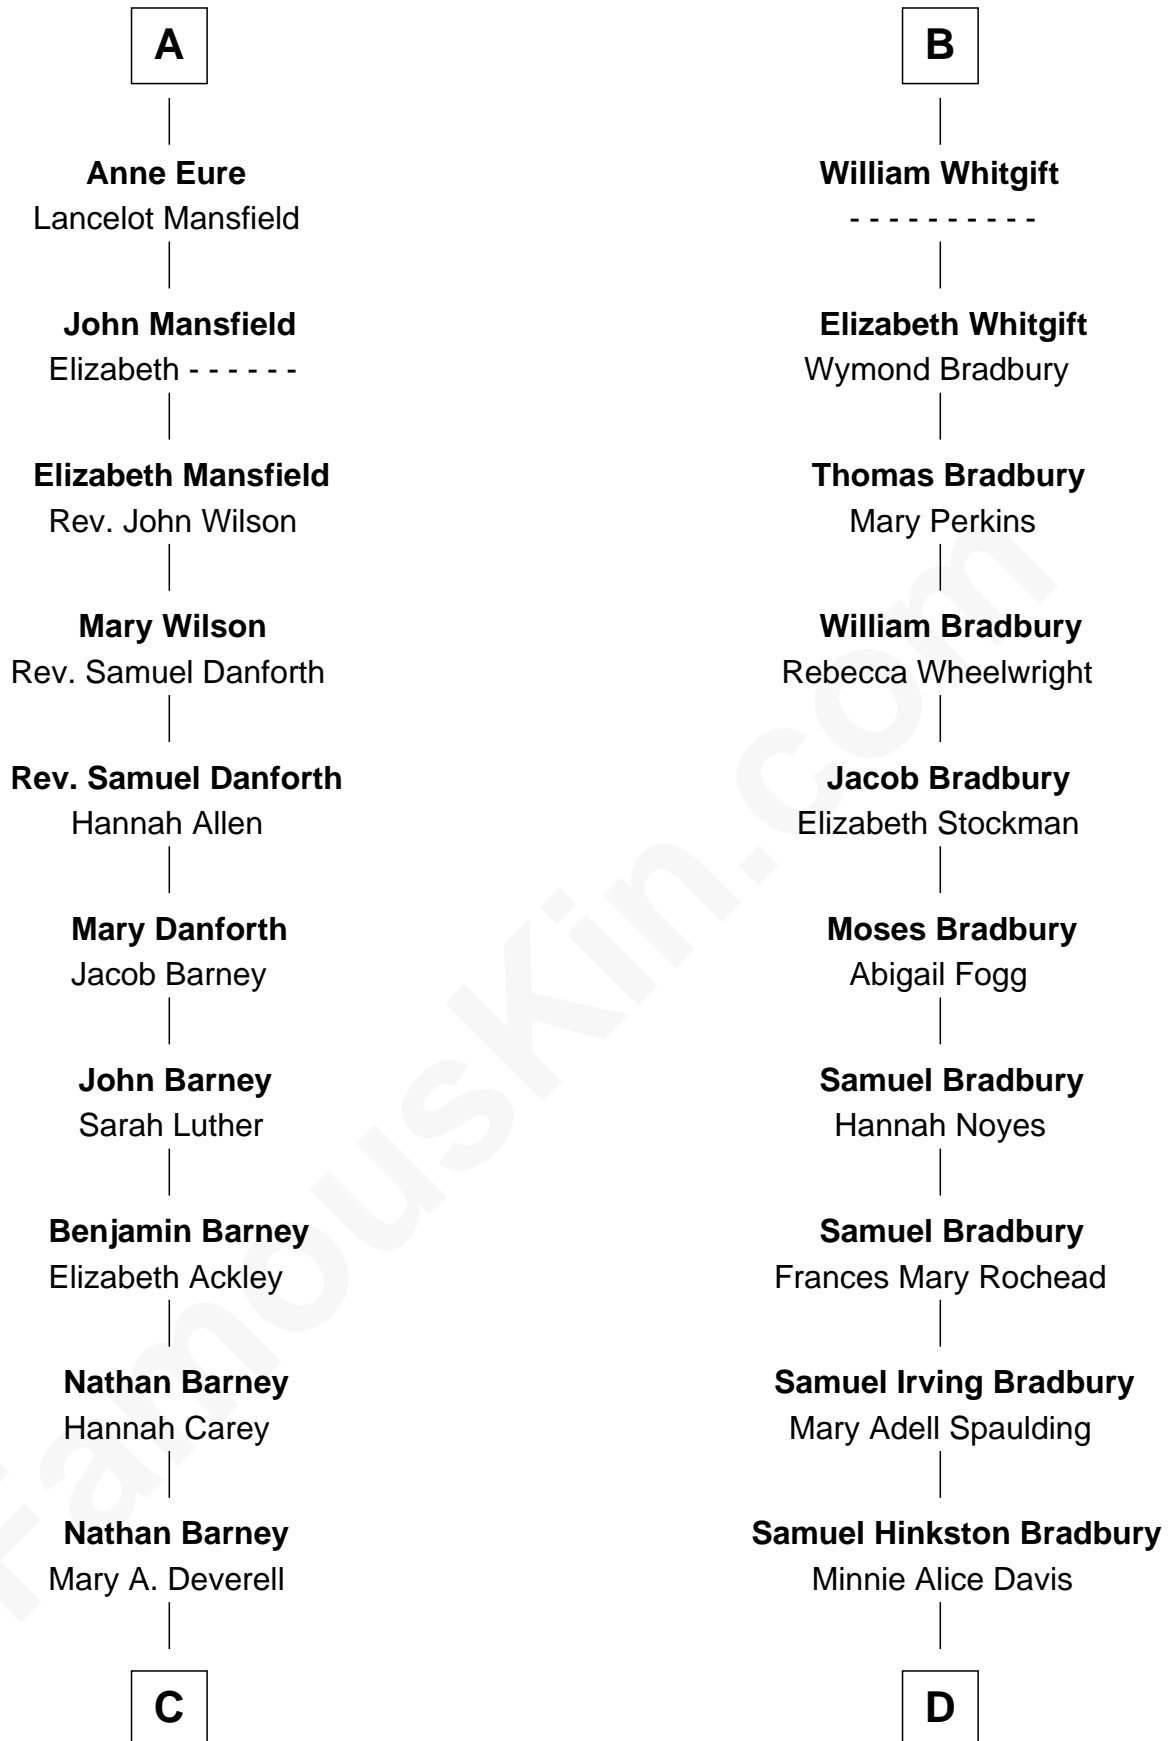

FamousKin.com
Relationship Chart of
Elizabeth Montgomery
 TV Actress - "Bewitched"

18th cousin 1 time removed of
Ray Bradbury
 Author of *The Martian Chronicles*

C

Mary Weed Barney
Henry Montgomery

Henry Montgomery
Elizabeth Bryan Allen

Elizabeth Montgomery
TV Actress - "Bewitched"

D

Leonard Spaulding Bradbury
Esther Marie Moberg

Ray Bradbury
Author of The Martian Chronicles

FamousKin.com