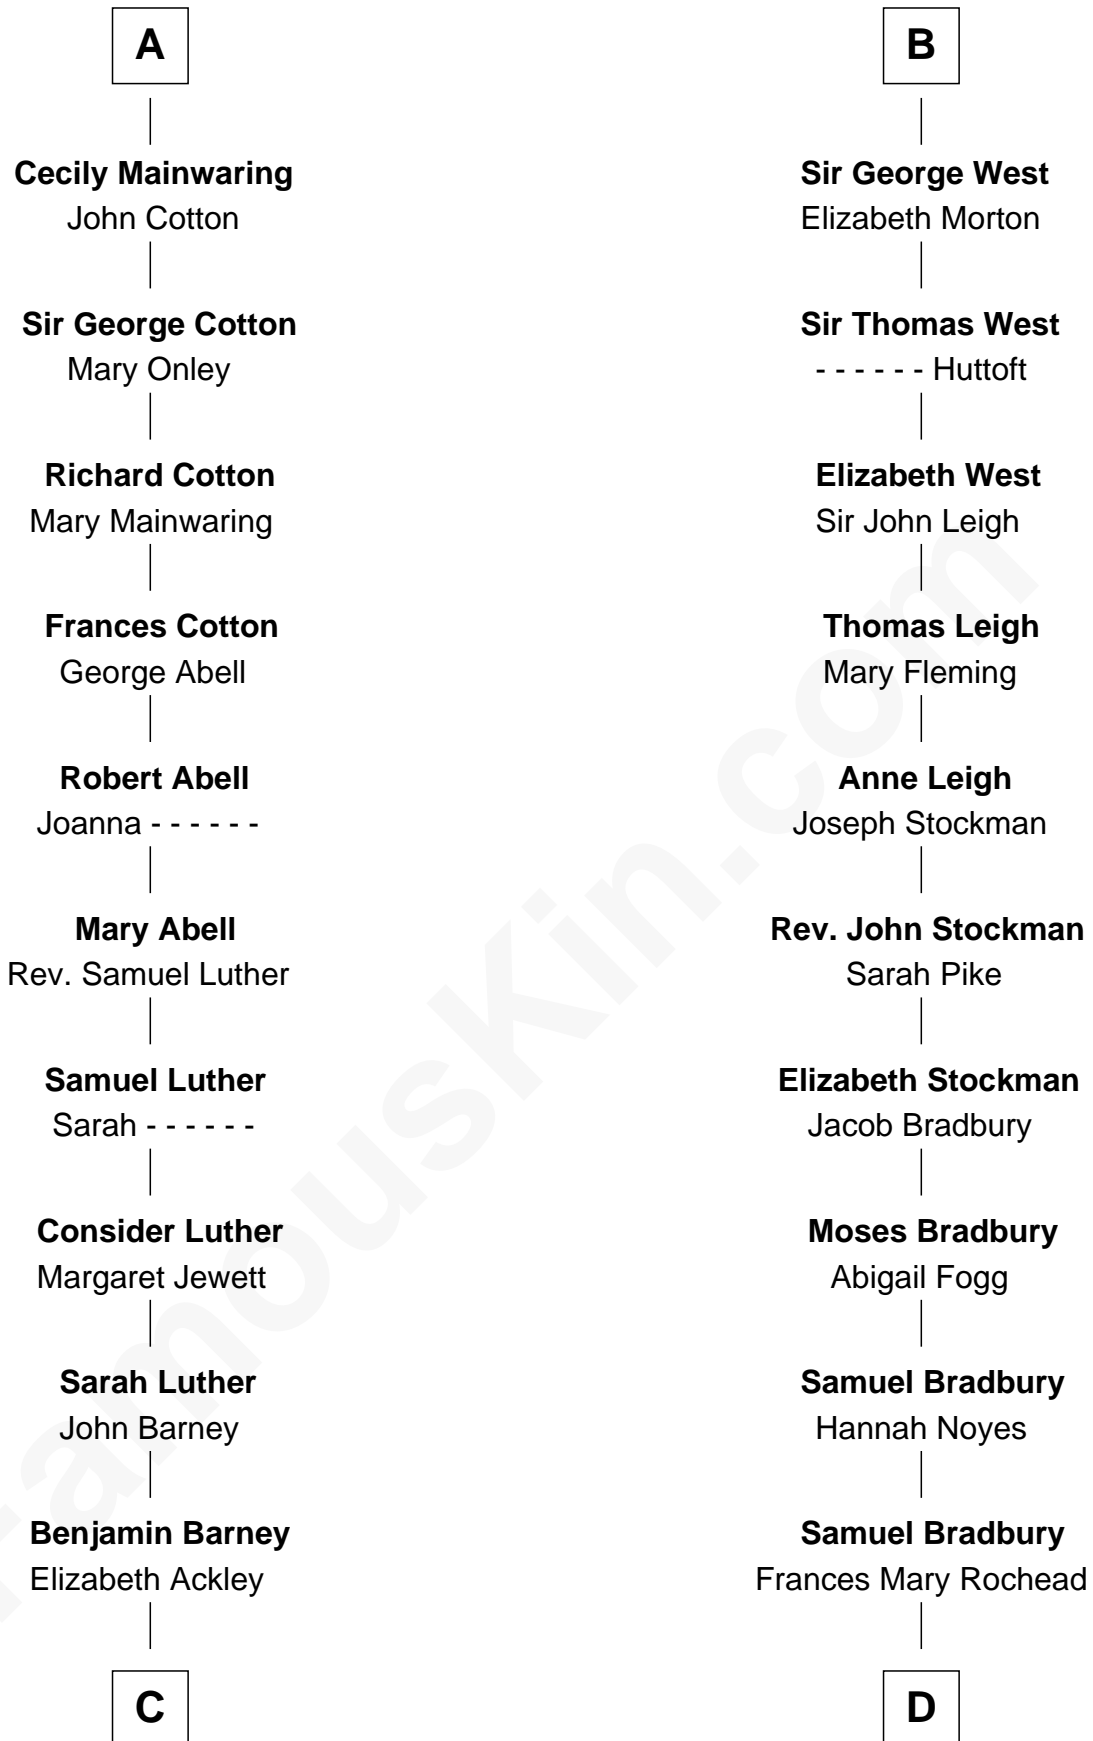

FamousKin.com
Relationship Chart of
Elizabeth Montgomery
TV Actress - "Bewitched"

20th cousin 1 time removed of
Ray Bradbury
Author of The Martian Chronicles

C

Nathan Barney
Hannah Carey

Nathan Barney
Mary A. Deverell

Mary Weed Barney
Henry Montgomery

Henry Montgomery
Elizabeth Bryan Allen

Elizabeth Montgomery
TV Actress - "Bewitched"

D

Samuel Irving Bradbury
Mary Adell Spaulding

Samuel Hinkston Bradbury
Minnie Alice Davis