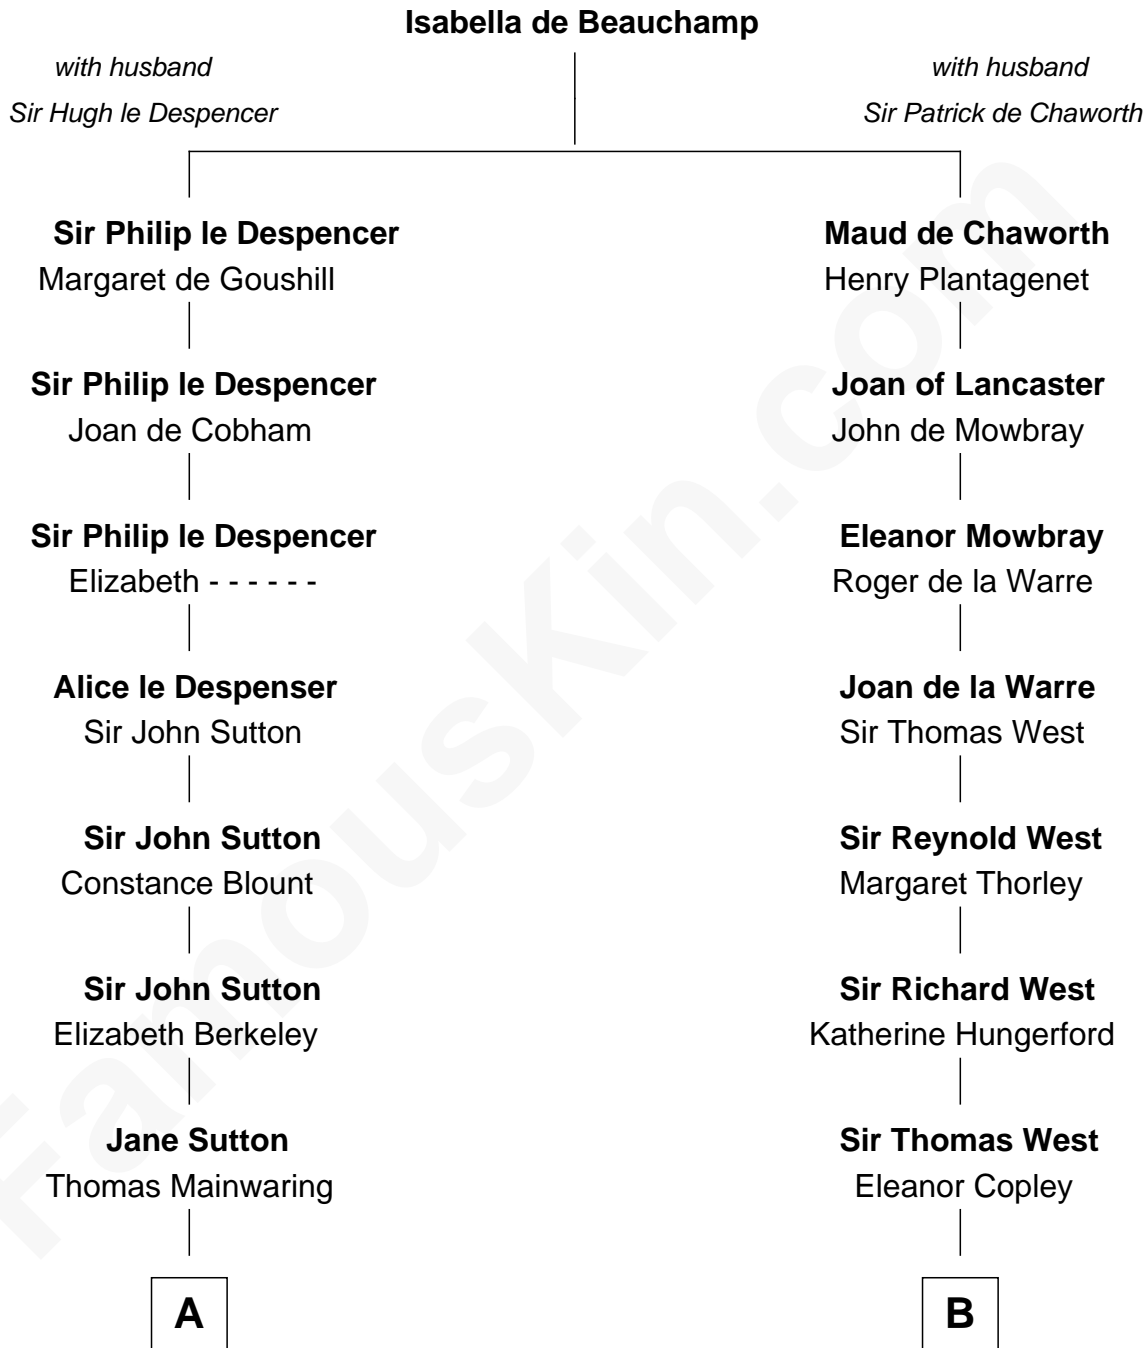

FamousKin.com
Relationship Chart of
Elizabeth Montgomery
TV Actress - "Bewitched"

20th cousin 1 time removed of
Ray Bradbury
Author of The Martian Chronicles

C

Nathan Barney
Hannah Carey

Nathan Barney
Mary A. Deverell

Mary Weed Barney
Henry Montgomery

Henry Montgomery
Elizabeth Bryan Allen

Elizabeth Montgomery
TV Actress - "Bewitched"

D

Samuel Irving Bradbury
Mary Adell Spaulding

Samuel Hinkston Bradbury
Minnie Alice Davis