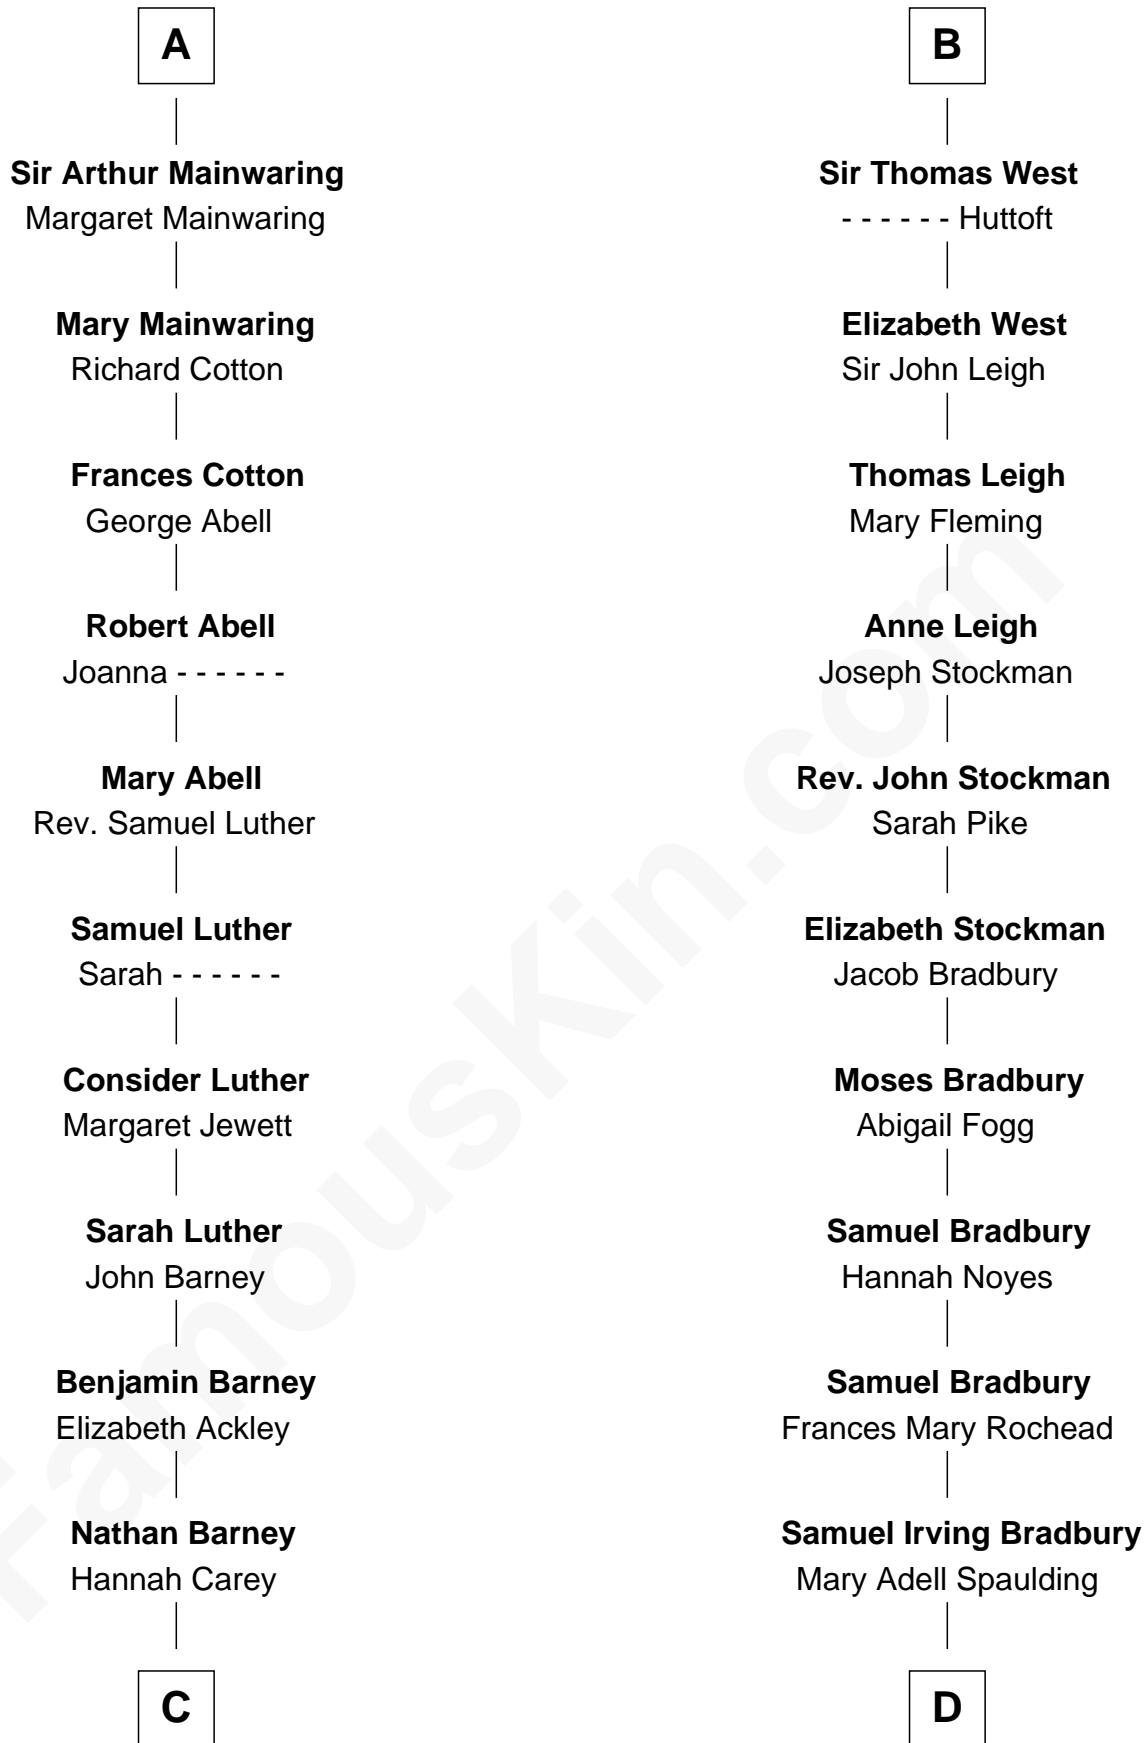

FamousKin.com Relationship Chart of

Elizabeth Montgomery

TV Actress - "Bewitched"

19th cousin 1 time removed of

Ray Bradbury

Author of *The Martian Chronicles*

C

Nathan Barney
Mary A. Deverell

Mary Weed Barney
Henry Montgomery

Henry Montgomery
Elizabeth Bryan Allen

Elizabeth Montgomery
TV Actress - "Bewitched"

D

Samuel Hinkston Bradbury
Minnie Alice Davis

Leonard Spaulding Bradbury
Esther Marie Moberg