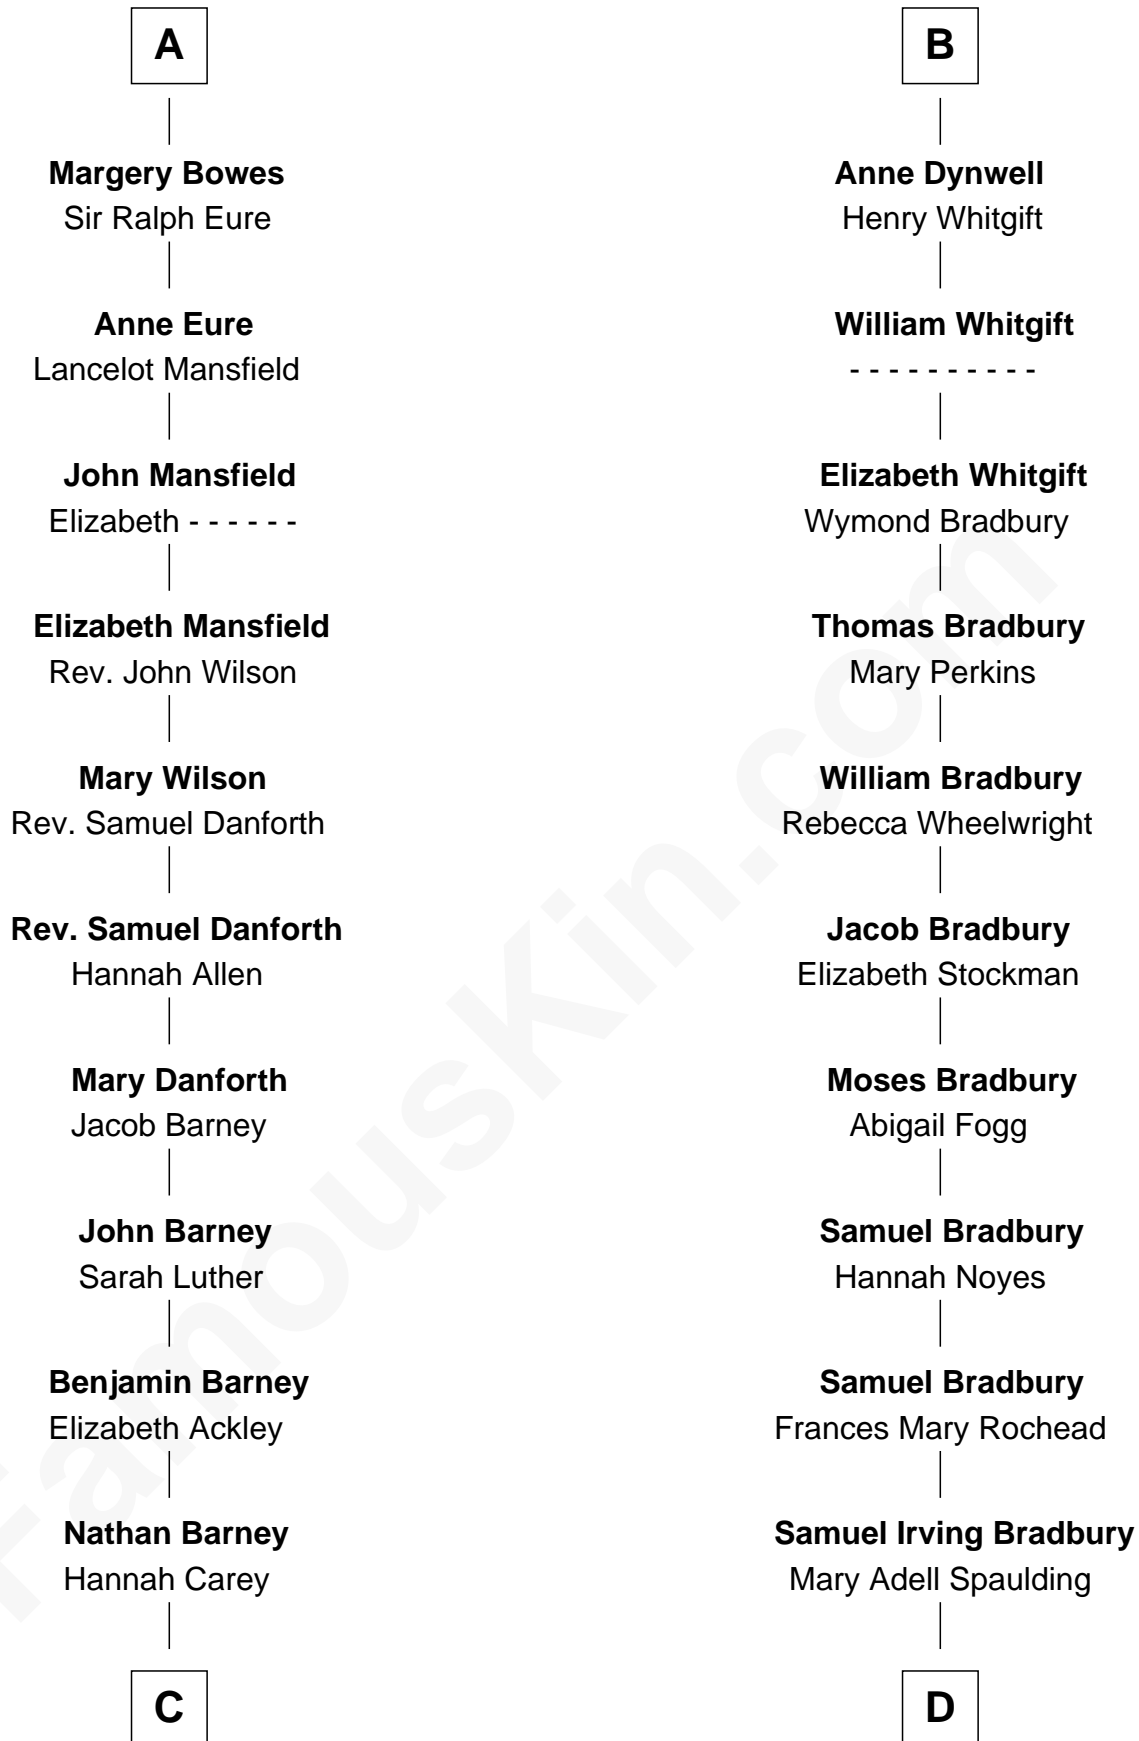

FamousKin.com Relationship Chart of

Elizabeth Montgomery

TV Actress - "Bewitched"

19th cousin 1 time removed of

Ray Bradbury

Author of *The Martian Chronicles*

Sir Geoffrey le Scrope

Ivetta de Ros

C

Nathan Barney
Mary A. Deverell

Mary Weed Barney
Henry Montgomery

Henry Montgomery
Elizabeth Bryan Allen

Elizabeth Montgomery
TV Actress - "Bewitched"

D

Samuel Hinkston Bradbury
Minnie Alice Davis

Leonard Spaulding Bradbury
Esther Marie Moberg