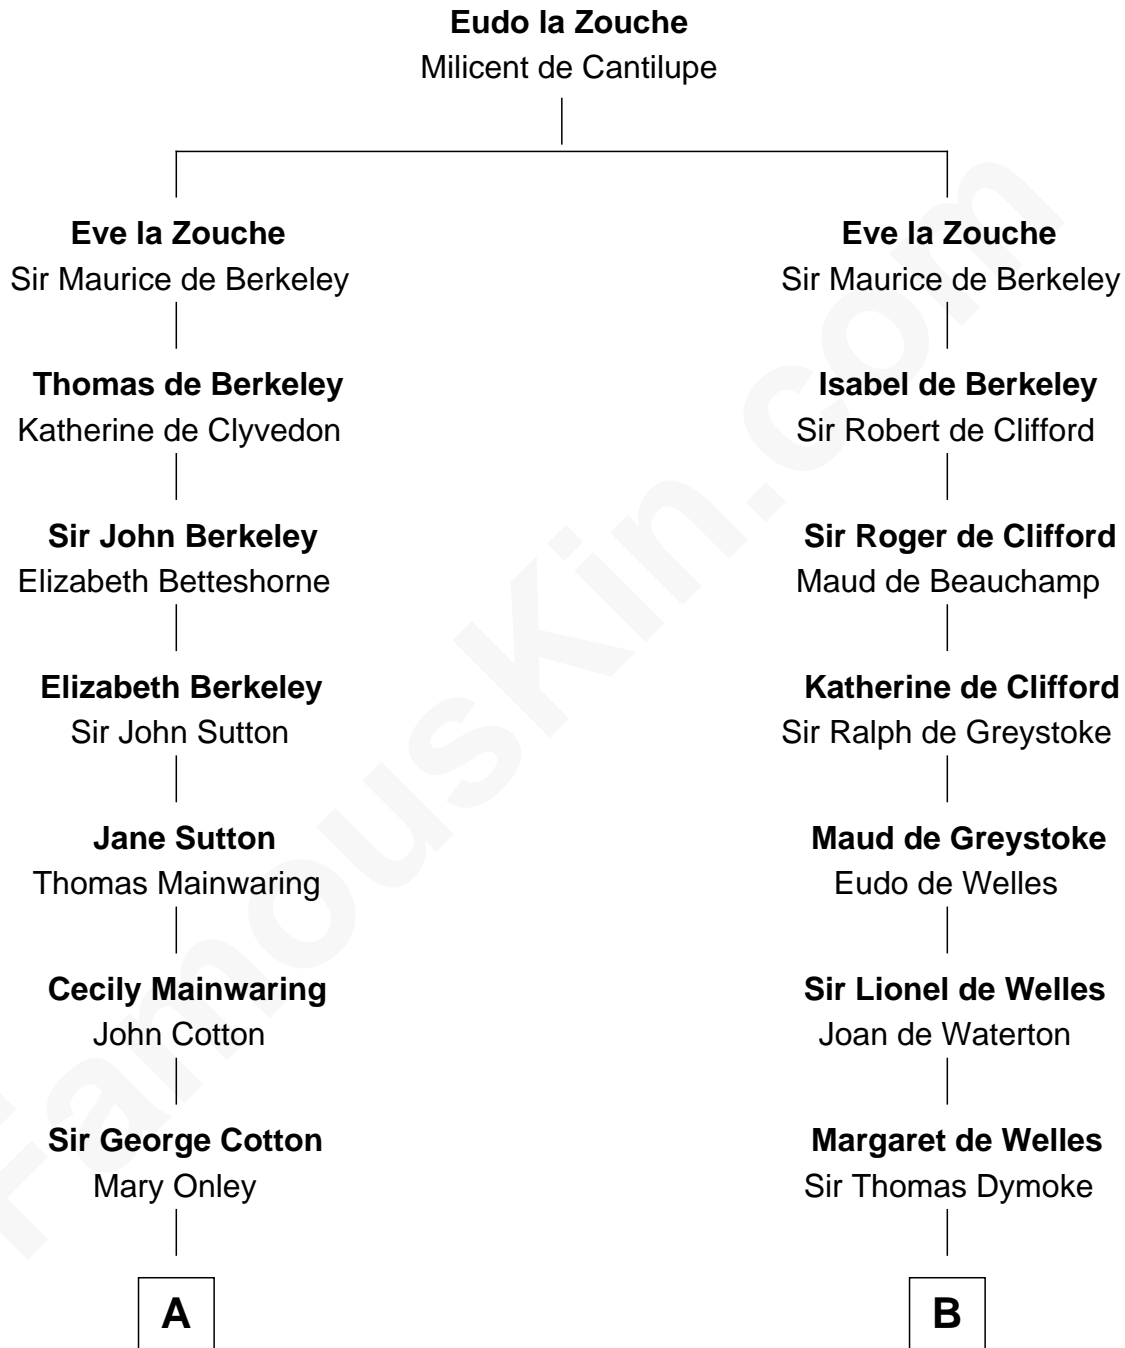

**FamousKin.com**  
**Relationship Chart of**  
**Elizabeth Montgomery**  
*TV Actress - "Bewitched"*

**19th cousin 2 times removed of**

**Ray Bradbury**  
*Author of The Martian Chronicles*

**C**

**Mary Weed Barney**

Henry Montgomery

**Henry Montgomery**

Elizabeth Bryan Allen

**Elizabeth Montgomery**

*TV Actress - "Bewitched"*

**D**

**Samuel Bradbury**

Frances Mary Rohead

**Samuel Irving Bradbury**

Mary Adell Spaulding

**Samuel Hinkston Bradbury**

Minnie Alice Davis

**Leonard Spaulding Bradbury**

Esther Marie Moberg

**Ray Bradbury**

*Author of The Martian Chronicles*