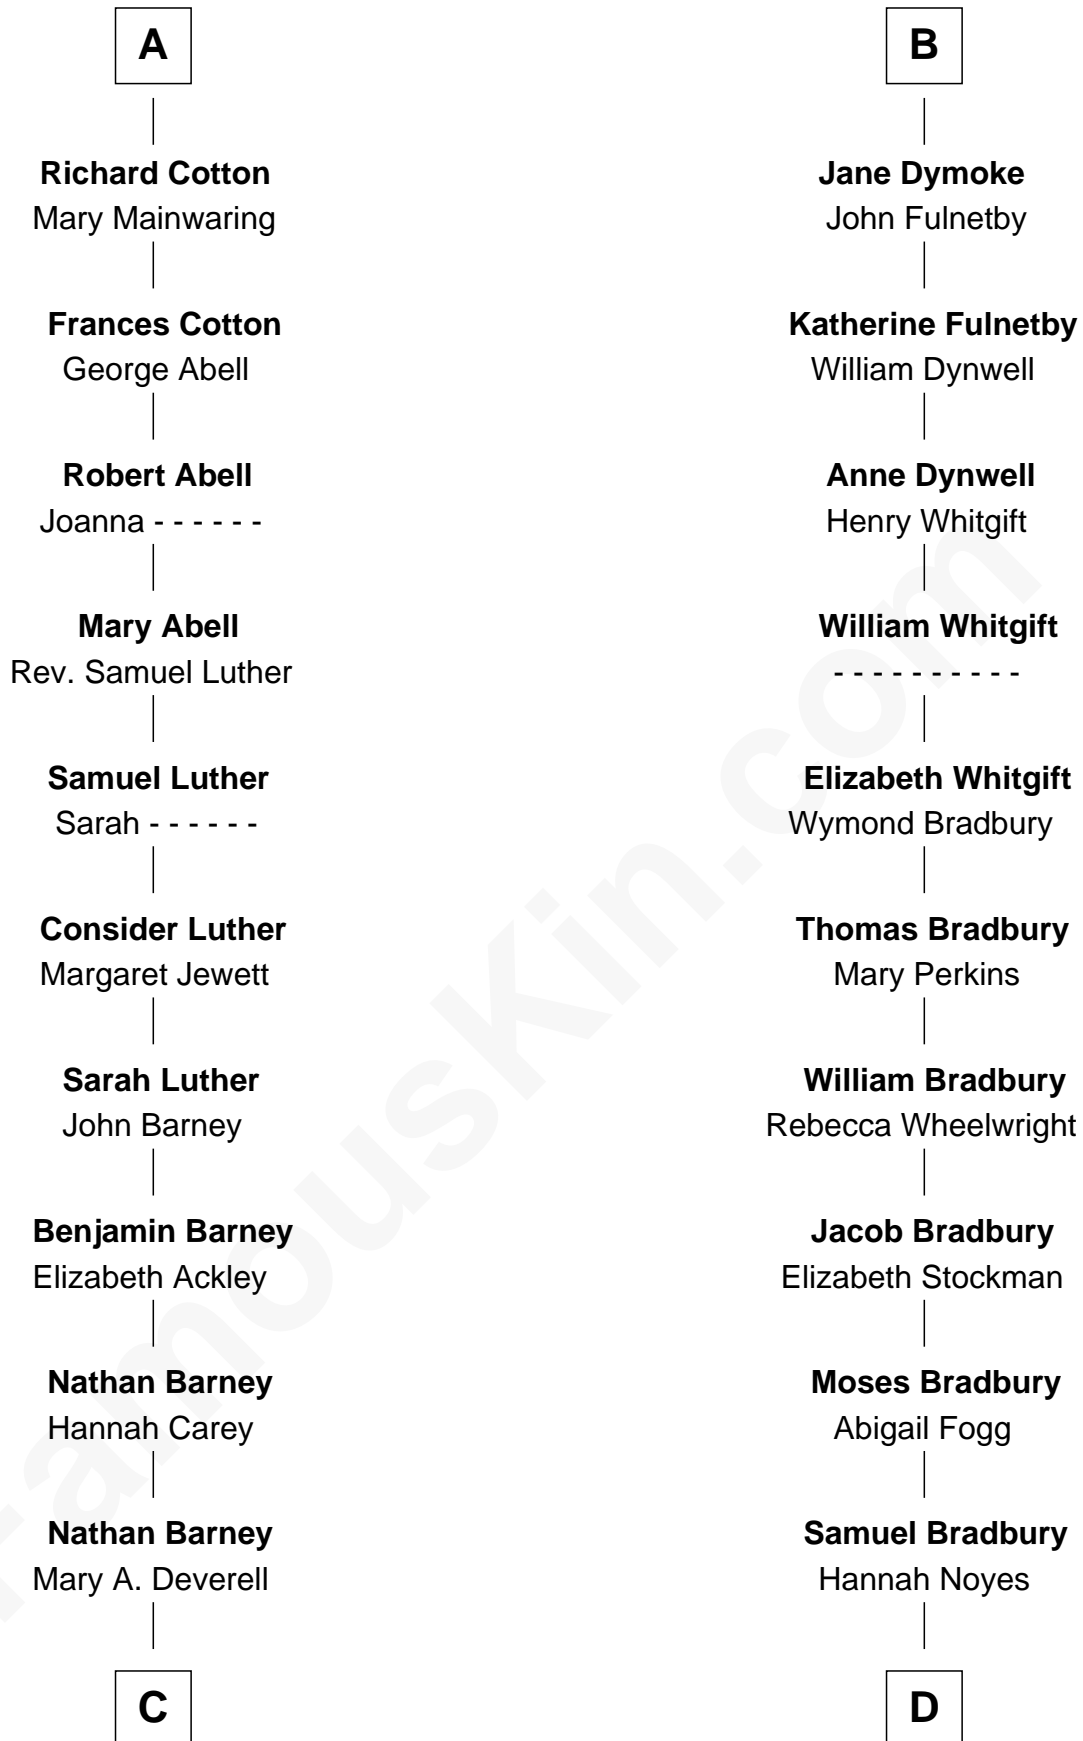

**FamousKin.com**  
**Relationship Chart of**  
**Elizabeth Montgomery**  
*TV Actress - "Bewitched"*

**19th cousin 2 times removed of**

**Ray Bradbury**  
*Author of The Martian Chronicles*

**C**

**Mary Weed Barney**

Henry Montgomery

**Henry Montgomery**

Elizabeth Bryan Allen

**Elizabeth Montgomery**

*TV Actress - "Bewitched"*

**D**

**Samuel Bradbury**

Frances Mary Rohead

**Samuel Irving Bradbury**

Mary Adell Spaulding

**Samuel Hinkston Bradbury**

Minnie Alice Davis

**Leonard Spaulding Bradbury**

Esther Marie Moberg

**Ray Bradbury**

*Author of The Martian Chronicles*