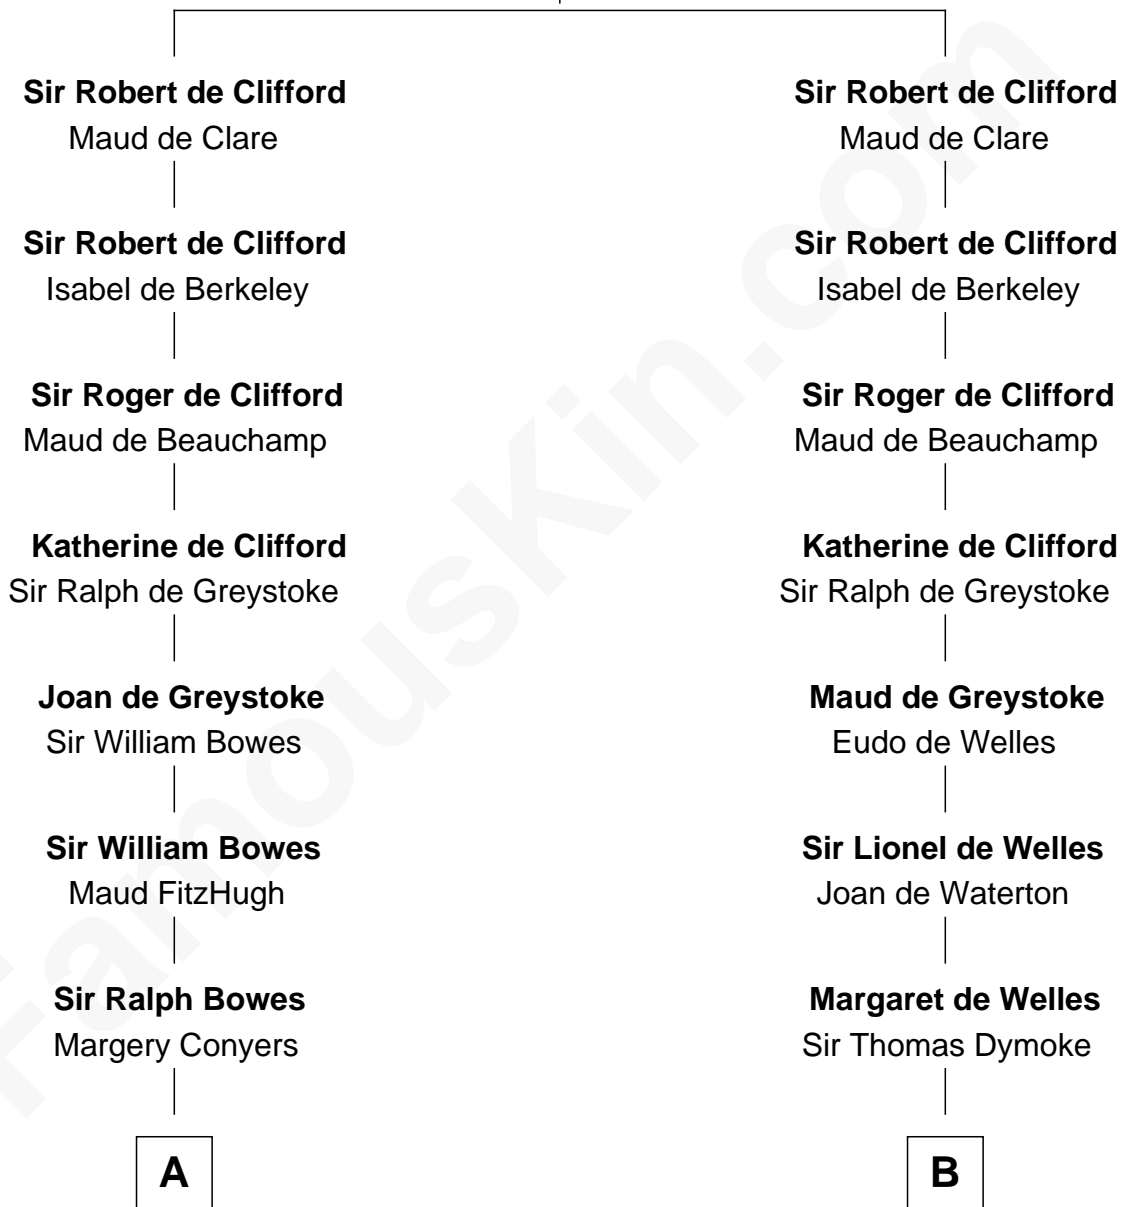

FamousKin.com

Relationship Chart of

Elizabeth Montgomery

TV Actress - "Bewitched"

21st cousin of

Ray Bradbury

Author of *The Martian Chronicles*

Roger de Clifford

Isabel de Vipont

C

Nathan Barney

Hannah Carey

Nathan Barney

Mary A. Deverell

Mary Weed Barney

Henry Montgomery