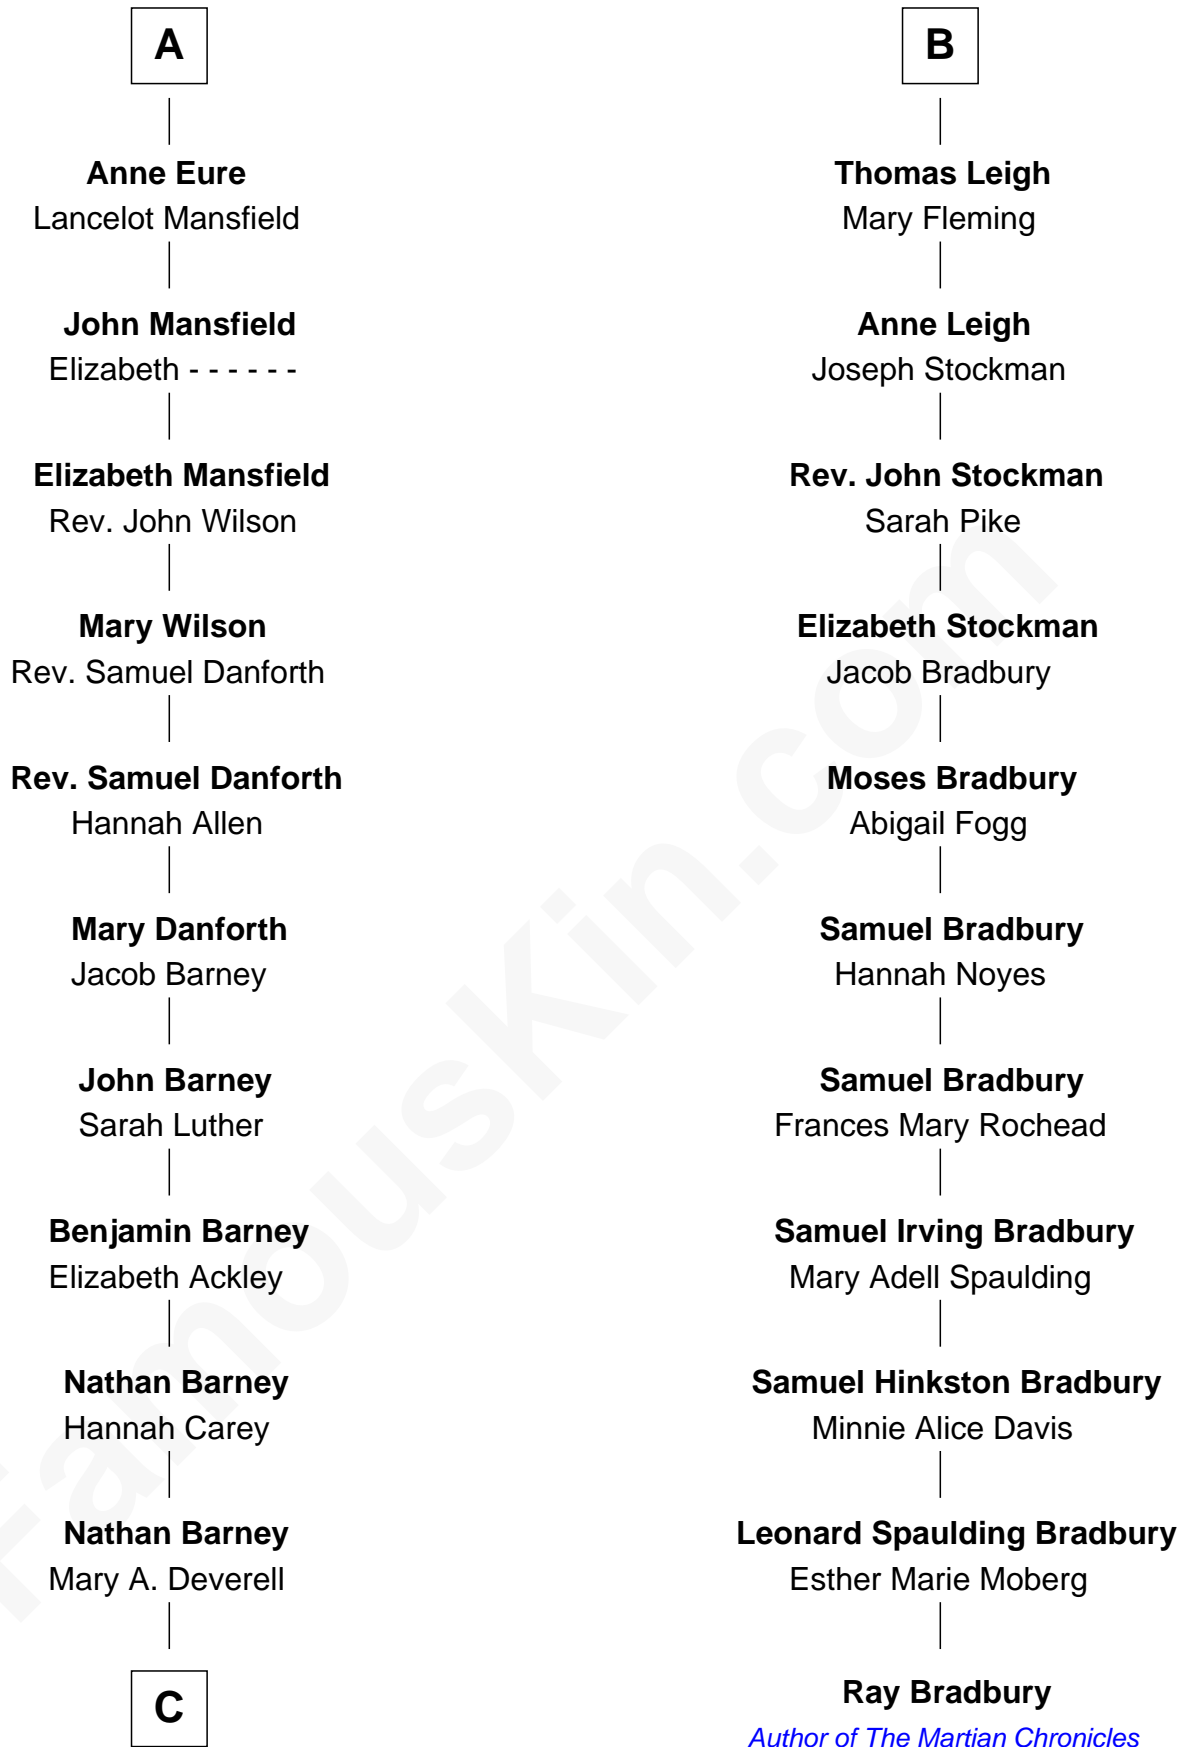

FamousKin.com
Relationship Chart of
Elizabeth Montgomery
 TV Actress - "Bewitched"

17th cousin 2 times removed of
Ray Bradbury
 Author of *The Martian Chronicles*

C

—
Mary Weed Barney

Henry Montgomery

—
Henry Montgomery

Elizabeth Bryan Allen

—
Elizabeth Montgomery

TV Actress - "Bewitched"

FamousKin.com