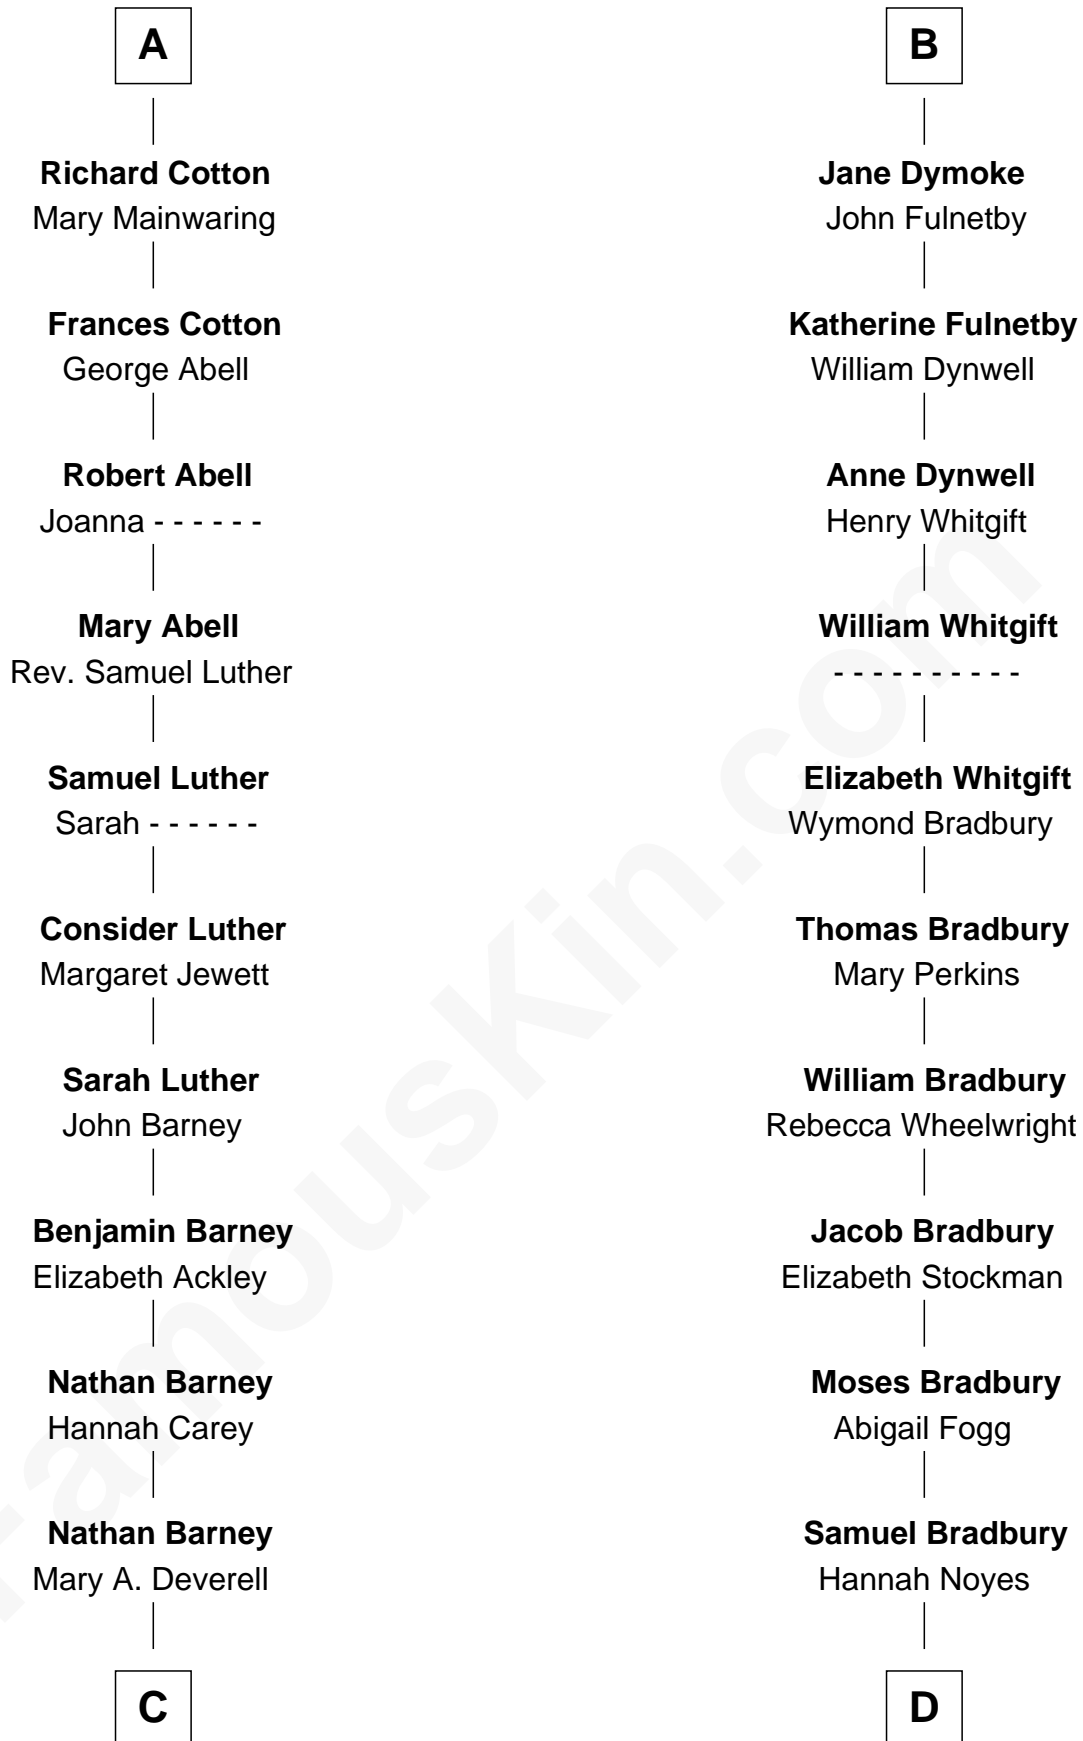

FamousKin.com
Relationship Chart of
Elizabeth Montgomery
TV Actress - "Bewitched"

19th cousin 2 times removed of

Ray Bradbury
Author of The Martian Chronicles

C

Mary Weed Barney

Henry Montgomery

Henry Montgomery

Elizabeth Bryan Allen

Elizabeth Montgomery

TV Actress - "Bewitched"

D

Samuel Bradbury

Frances Mary Rohead

Samuel Irving Bradbury

Mary Adell Spaulding