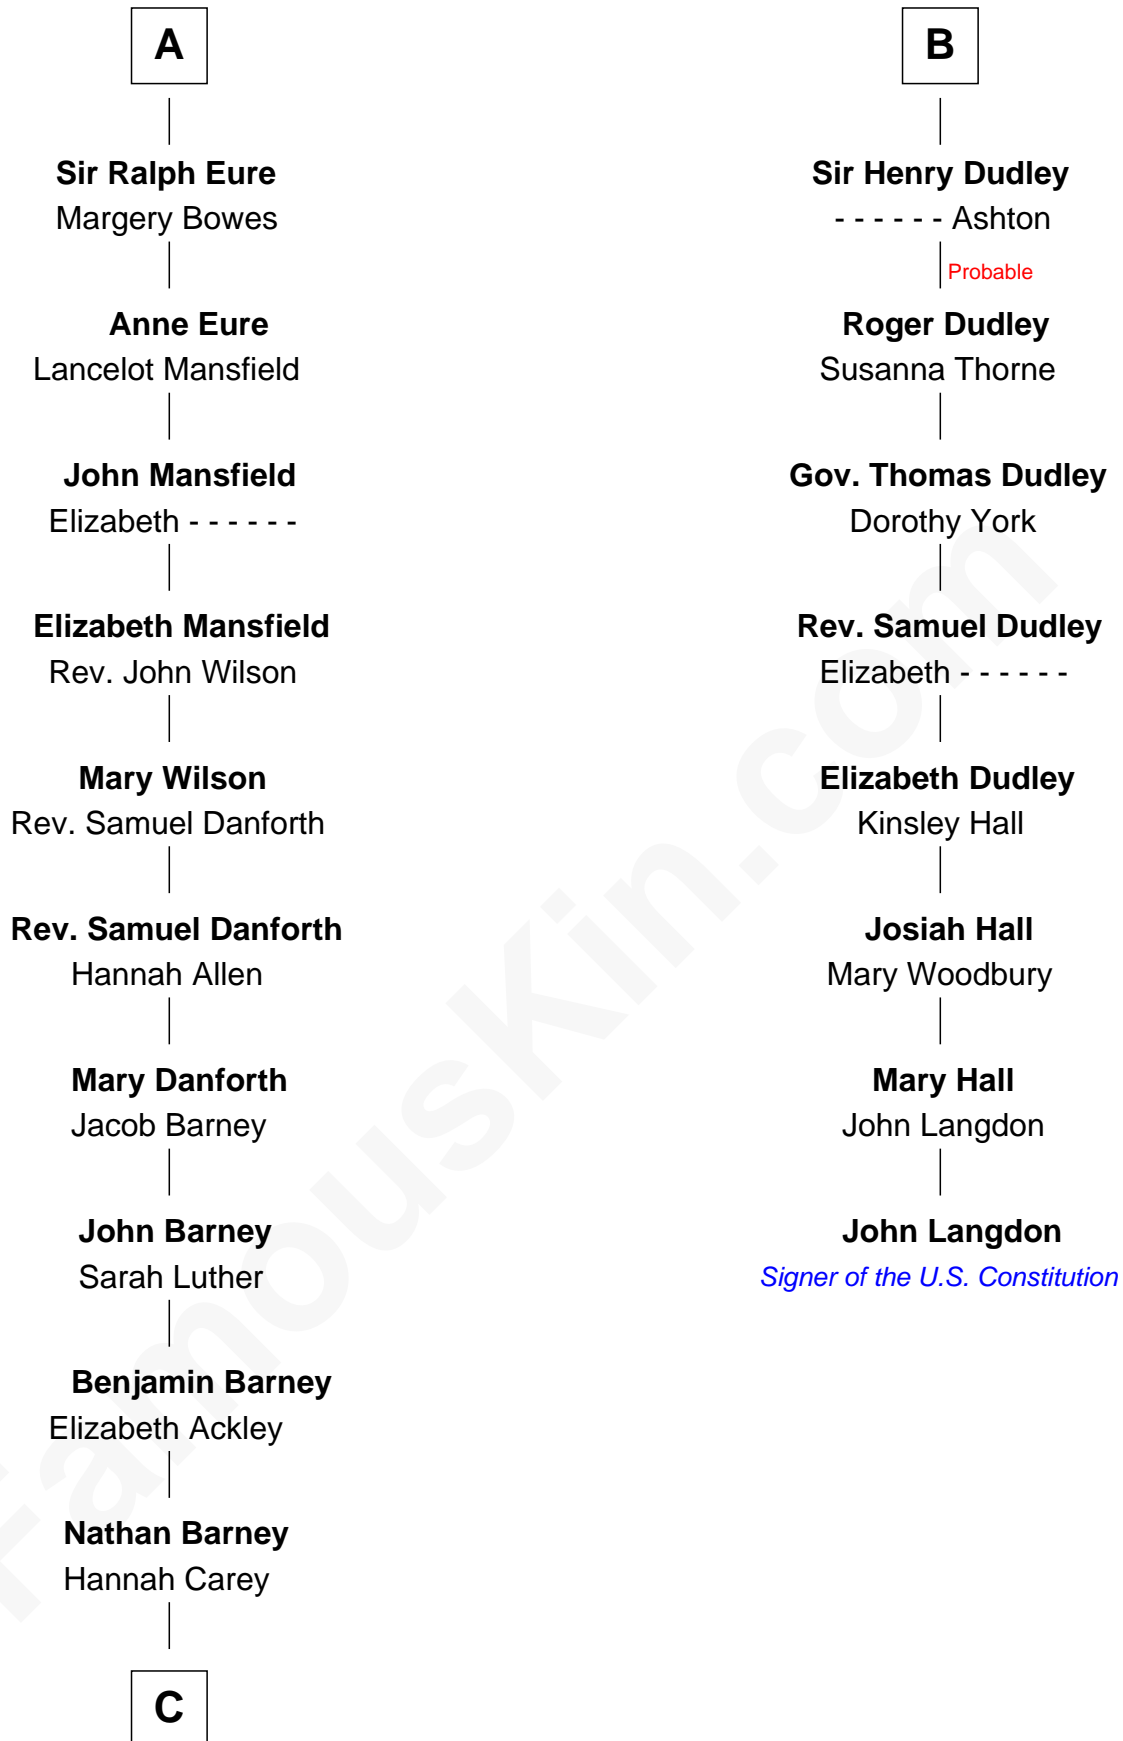

FamousKin.com
Relationship Chart of
Elizabeth Montgomery
TV Actress - "Bewitched"

14th cousin 6 times removed of

John Langdon
Signer of the U.S. Constitution

C

—
Nathan Barney
Mary A. Deverell

—
Mary Weed Barney
Henry Montgomery

—
Henry Montgomery
Elizabeth Bryan Allen

—
Elizabeth Montgomery
TV Actress - "Bewitched"

FamousKin.com