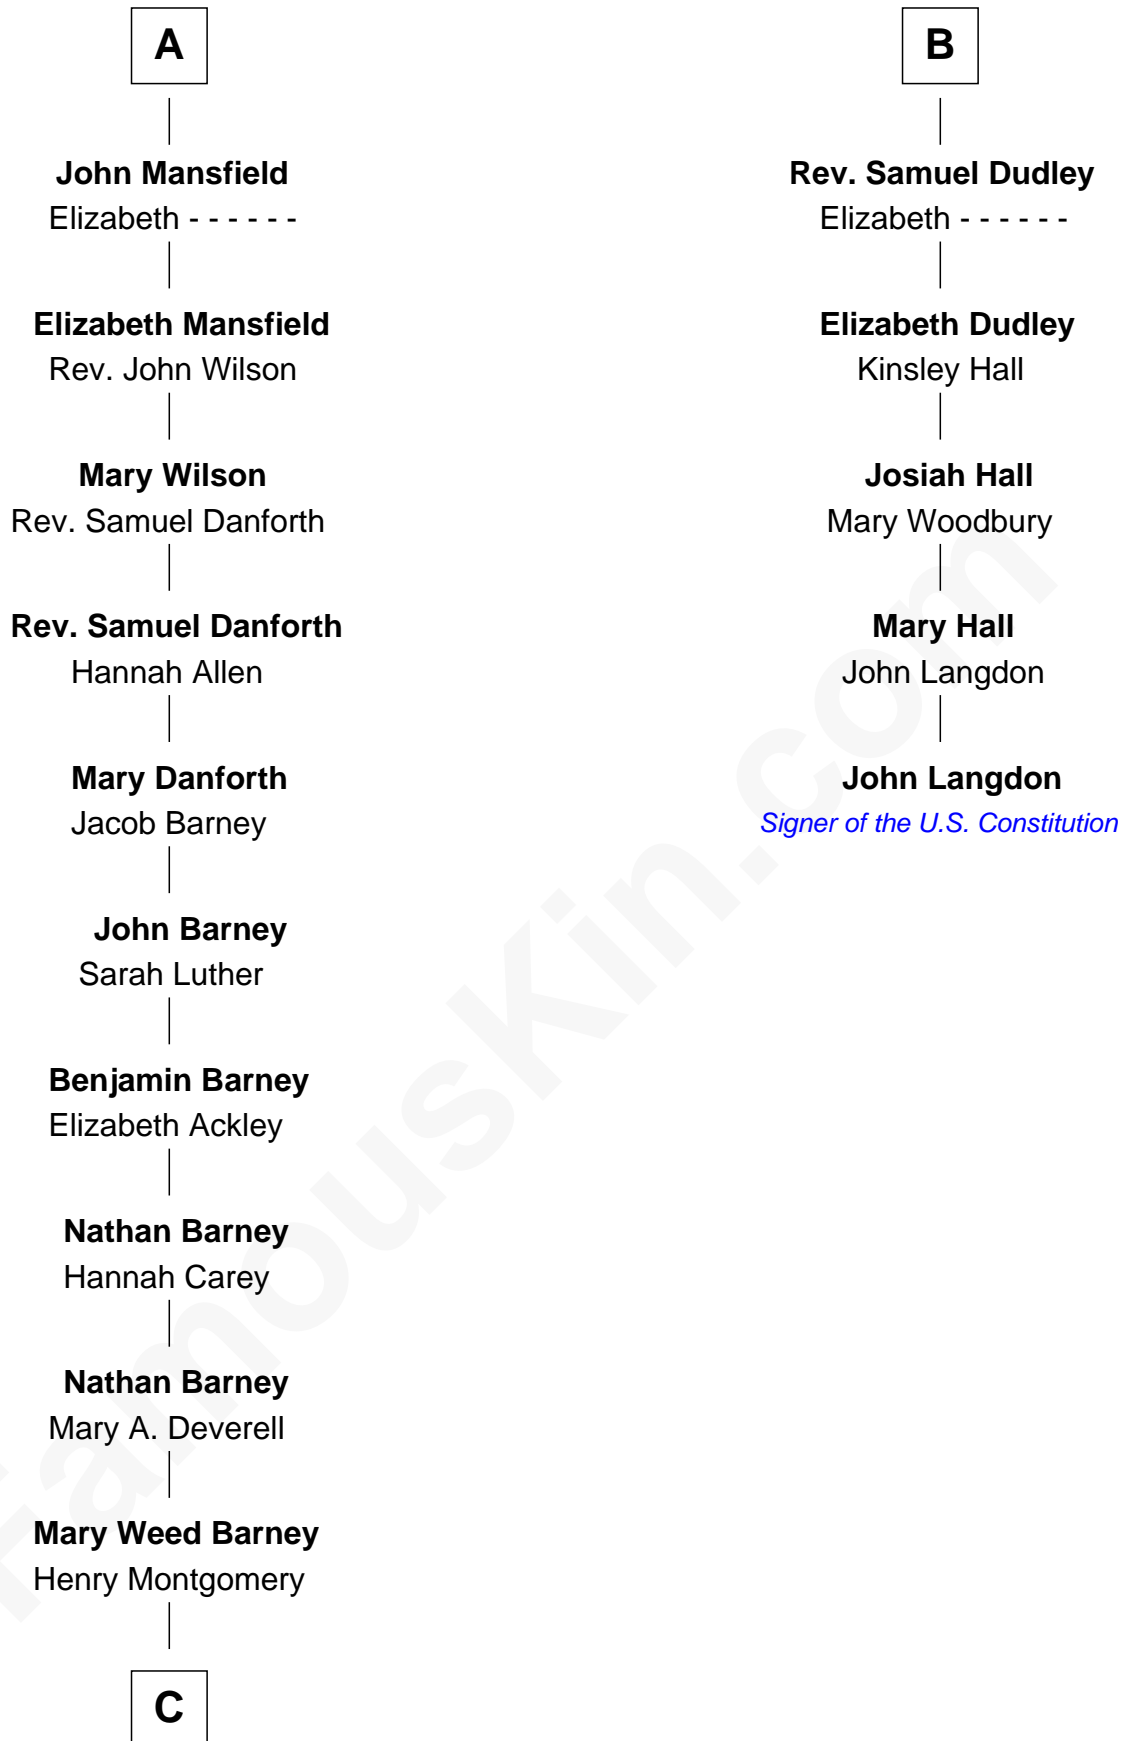

FamousKin.com
Relationship Chart of
Elizabeth Montgomery
TV Actress - "Bewitched"

11th cousin 7 times removed of
John Langdon
Signer of the U.S. Constitution

C

Henry Montgomery
Elizabeth Bryan Allen

Elizabeth Montgomery
TV Actress - "Bewitched"

FamousKin.com