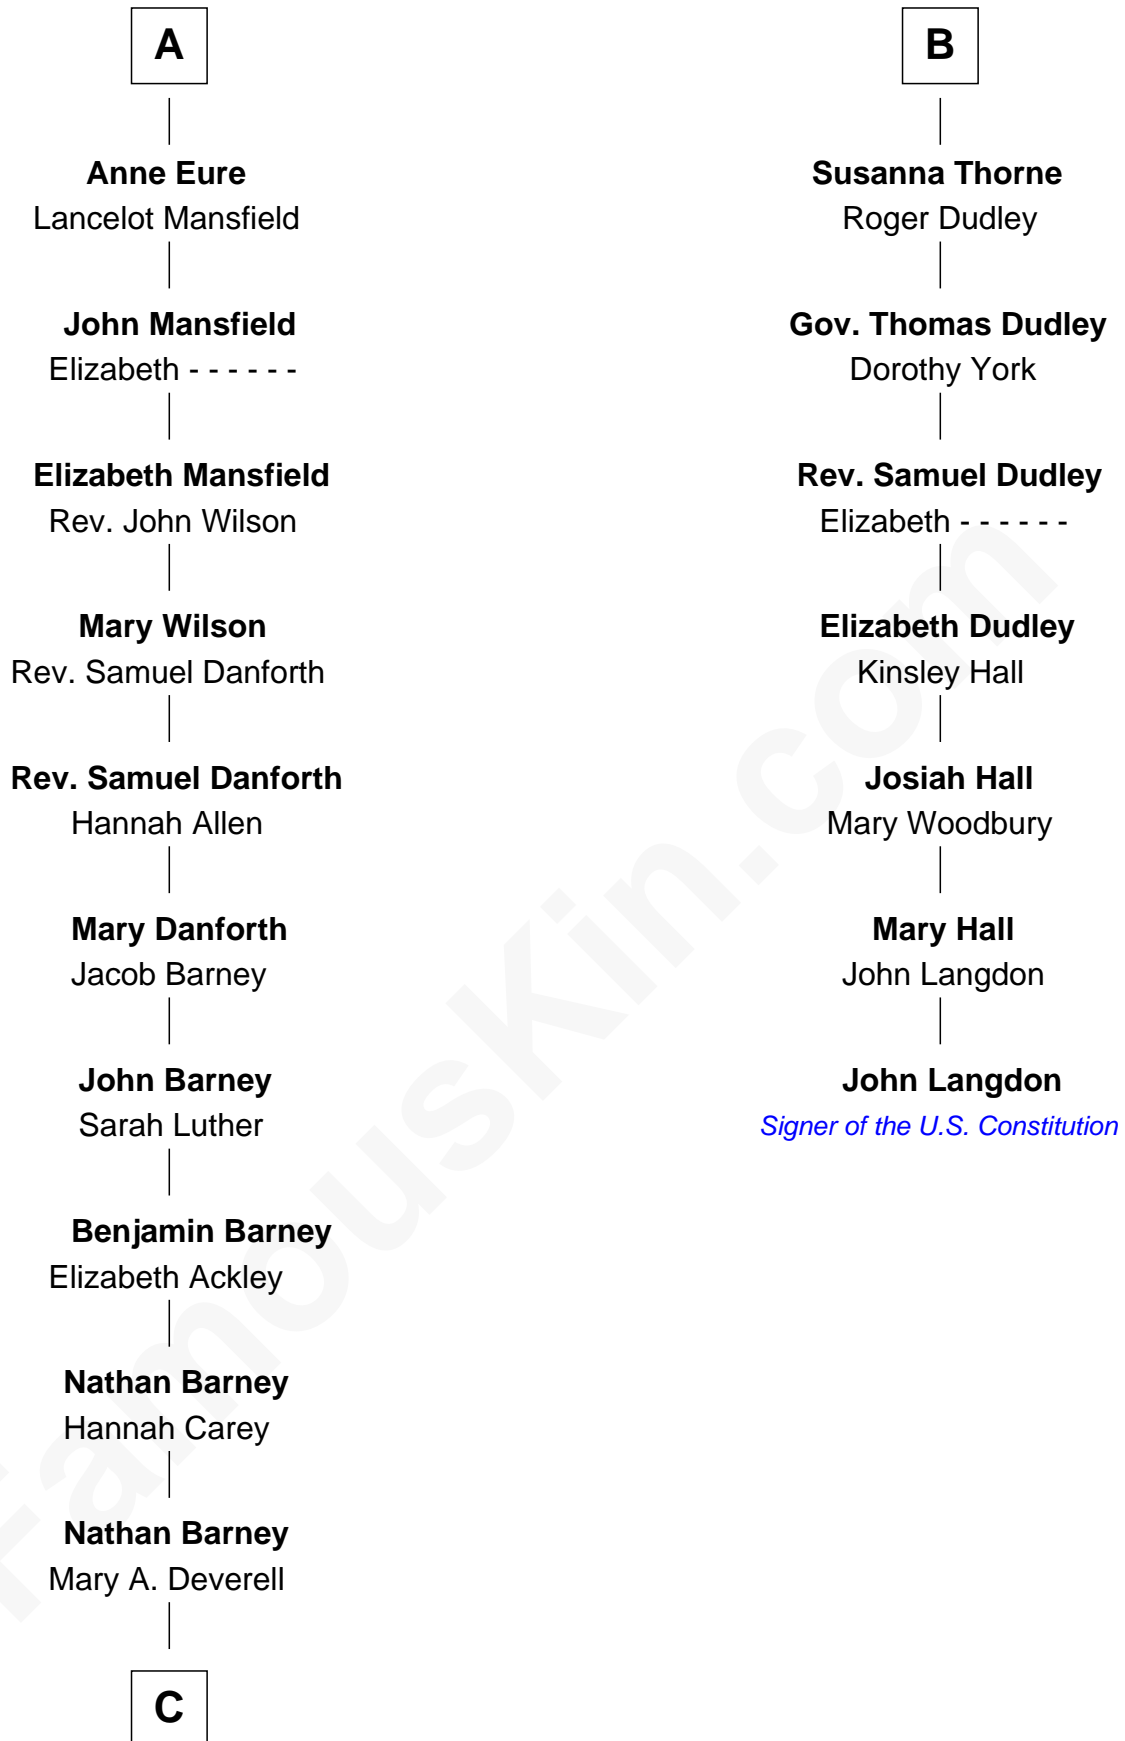

FamousKin.com
Relationship Chart of
Elizabeth Montgomery
TV Actress - "Bewitched"

13th cousin 6 times removed of

John Langdon
Signer of the U.S. Constitution

C

—
Mary Weed Barney

Henry Montgomery

—
Henry Montgomery

Elizabeth Bryan Allen

—
Elizabeth Montgomey

TV Actress - "Bewitched"

FamousKin.com