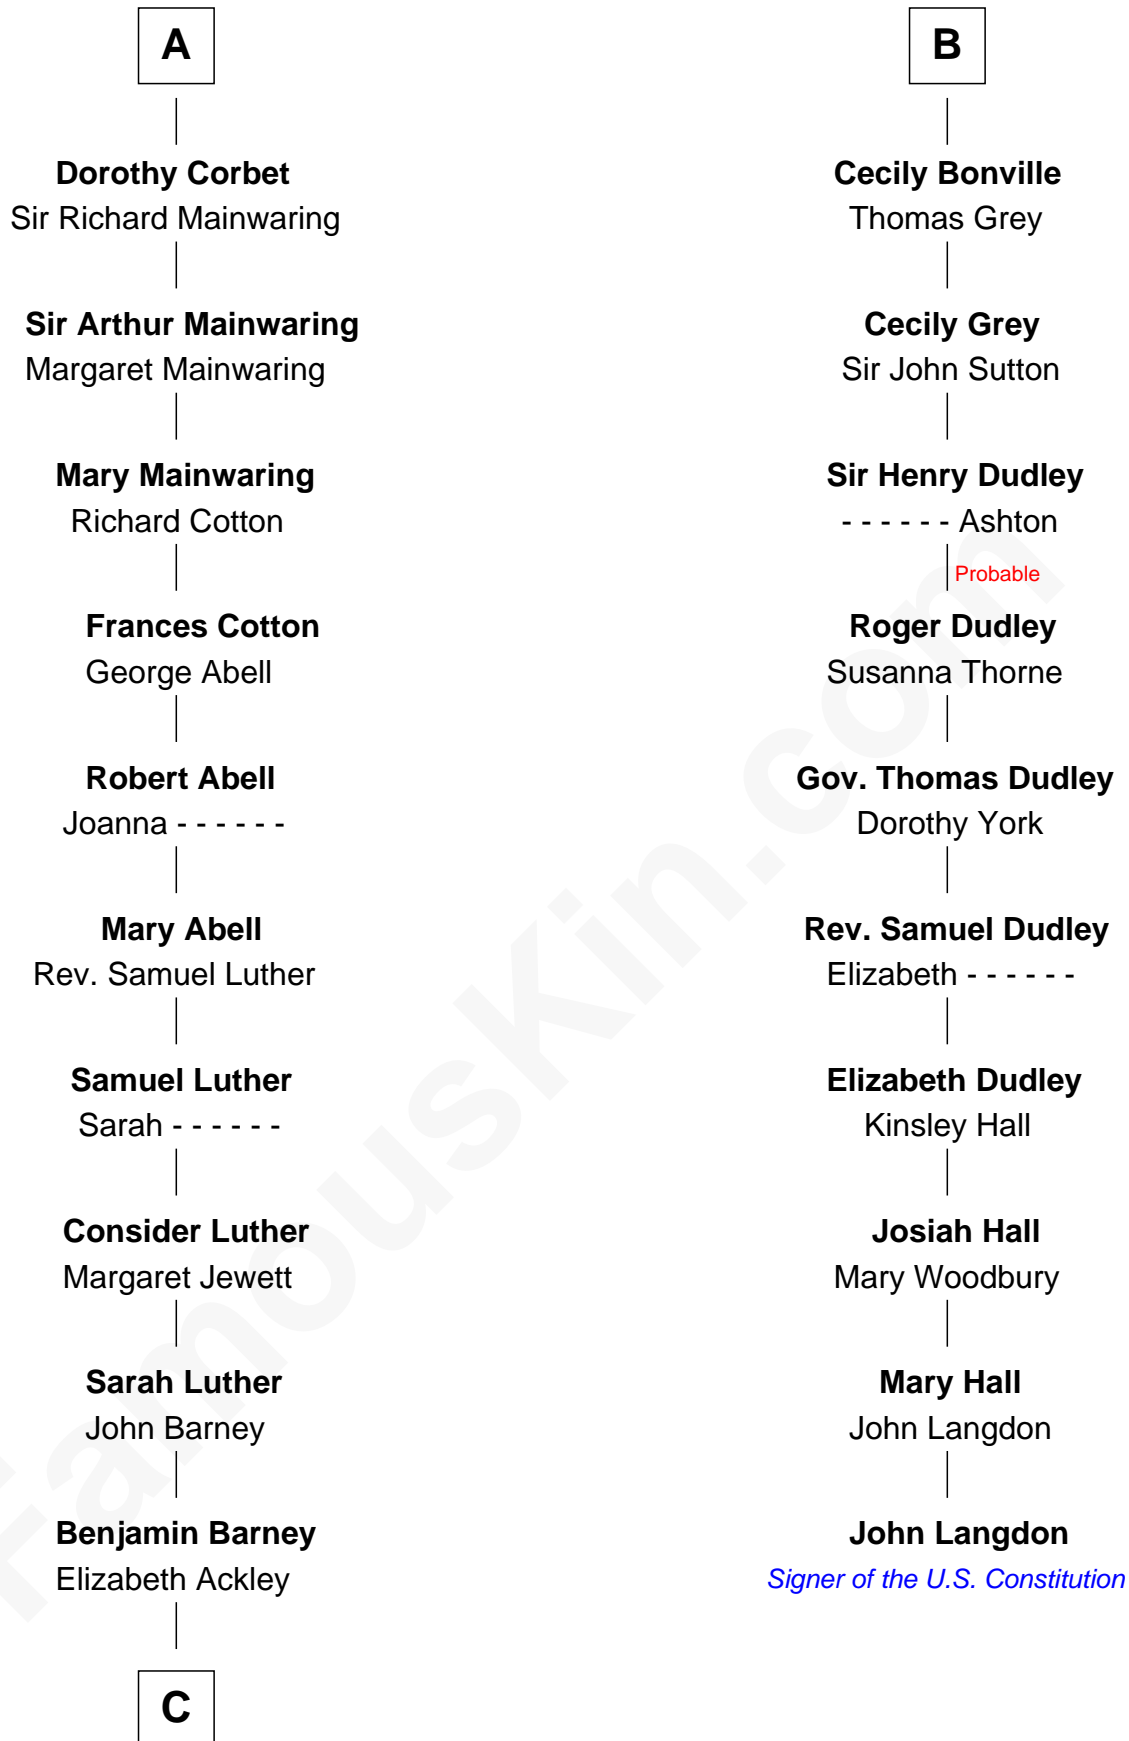

FamousKin.com
Relationship Chart of
Elizabeth Montgomery
 TV Actress - "Bewitched"

16th cousin 5 times removed of

John Langdon
 Signer of the U.S. Constitution

C

—
Nathan Barney

Hannah Carey

—
Nathan Barney

Mary A. Deverell

—
Mary Weed Barney

Henry Montgomery

—
Henry Montgomery

Elizabeth Bryan Allen

—
Elizabeth Montgomery

TV Actress - "Bewitched"

FamousKin.com