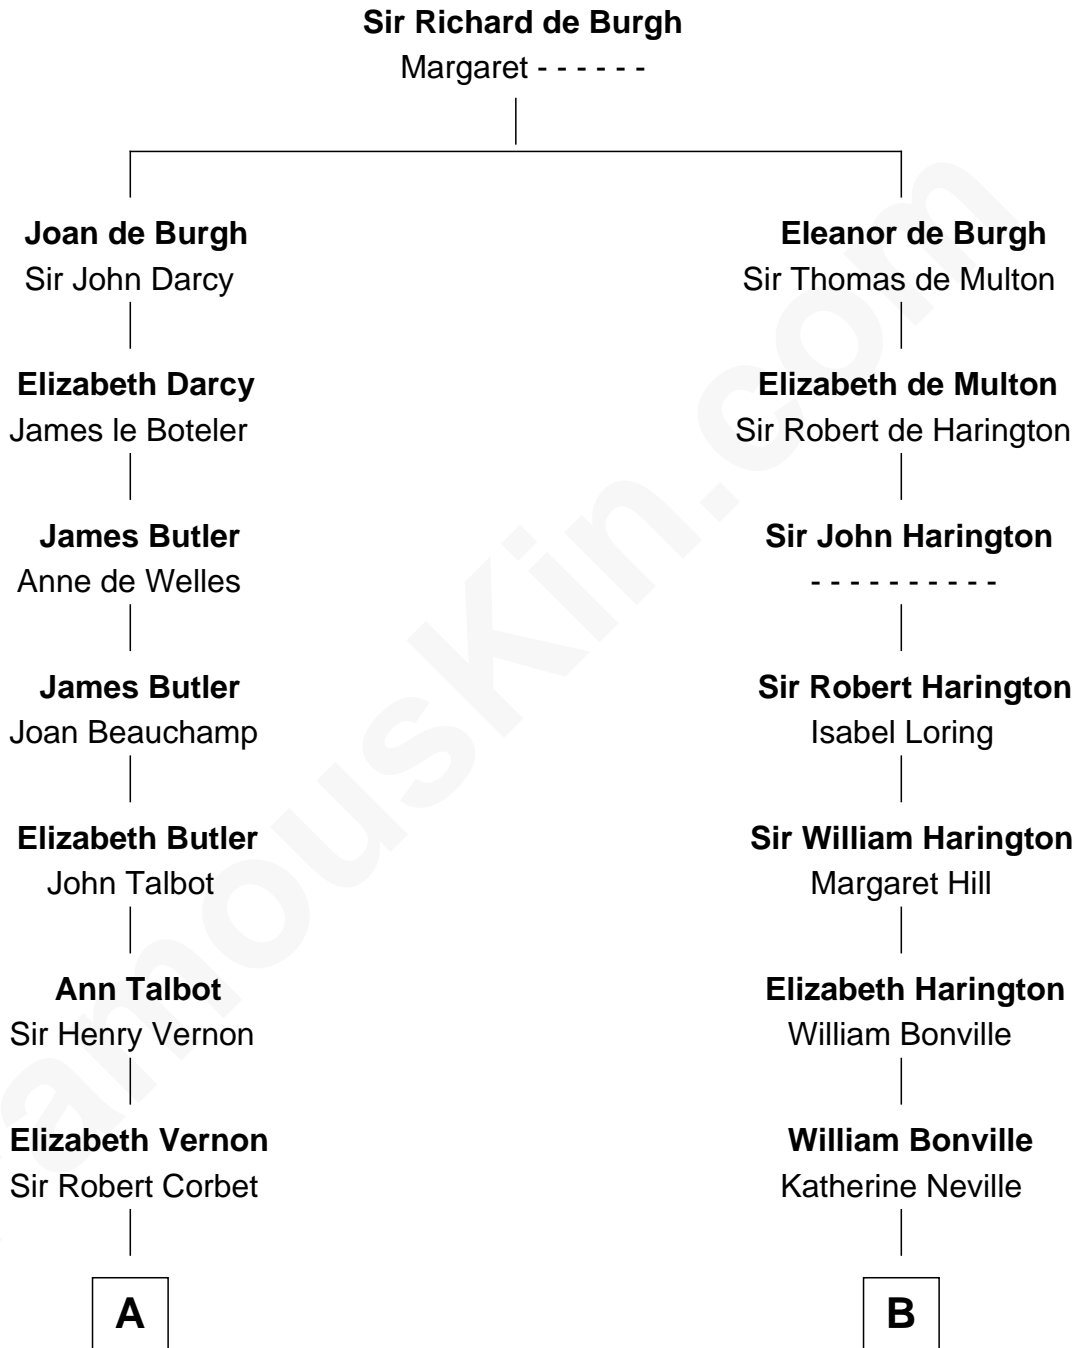

FamousKin.com
Relationship Chart of
Elizabeth Montgomery
 TV Actress - "Bewitched"

16th cousin 5 times removed of

John Langdon
 Signer of the U.S. Constitution

C

—
Nathan Barney

Hannah Carey

—
Nathan Barney

Mary A. Deverell

—
Mary Weed Barney

Henry Montgomery

—
Henry Montgomery

Elizabeth Bryan Allen

—
Elizabeth Montgomery

TV Actress - "Bewitched"

FamousKin.com