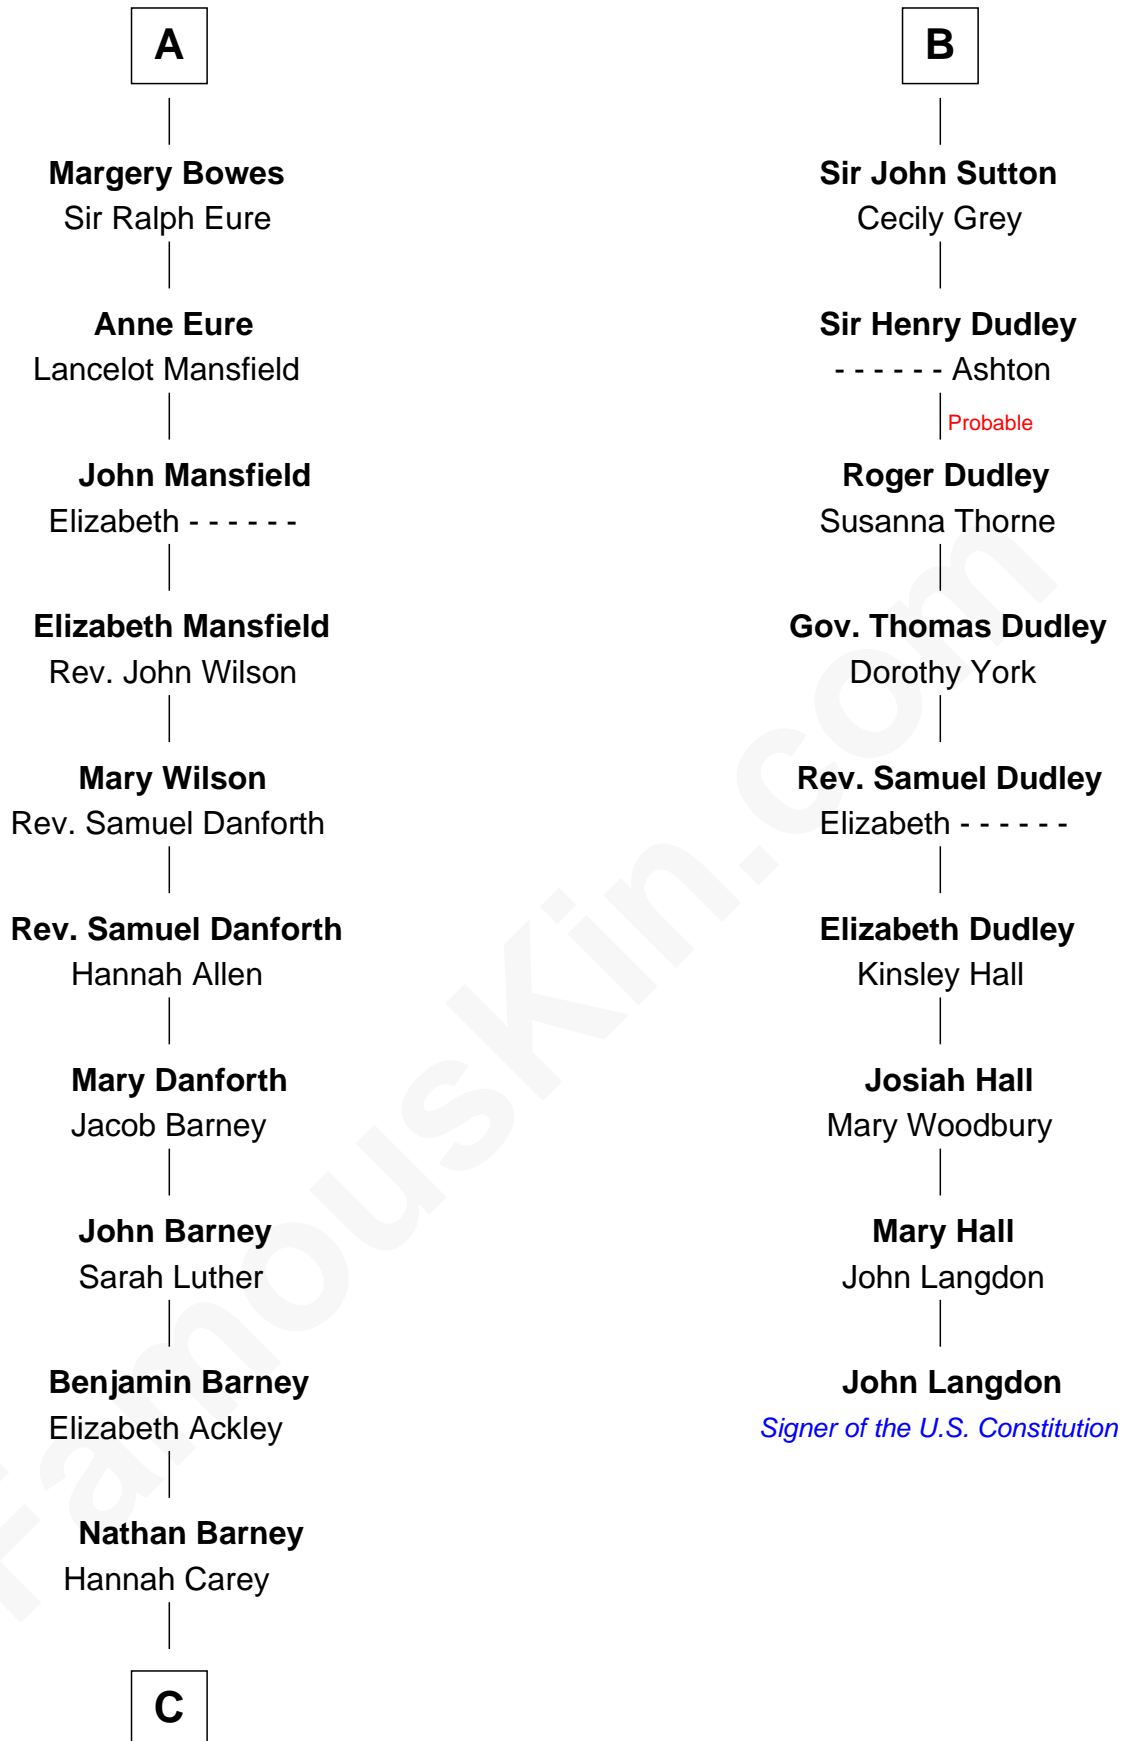

FamousKin.com
Relationship Chart of
Elizabeth Montgomery
TV Actress - "Bewitched"

15th cousin 5 times removed of
John Langdon
Signer of the U.S. Constitution

C

—
Nathan Barney
Mary A. Deverell

—
Mary Weed Barney
Henry Montgomery

—
Henry Montgomery
Elizabeth Bryan Allen

—
Elizabeth Montgomery
TV Actress - "Bewitched"

FamousKin.com