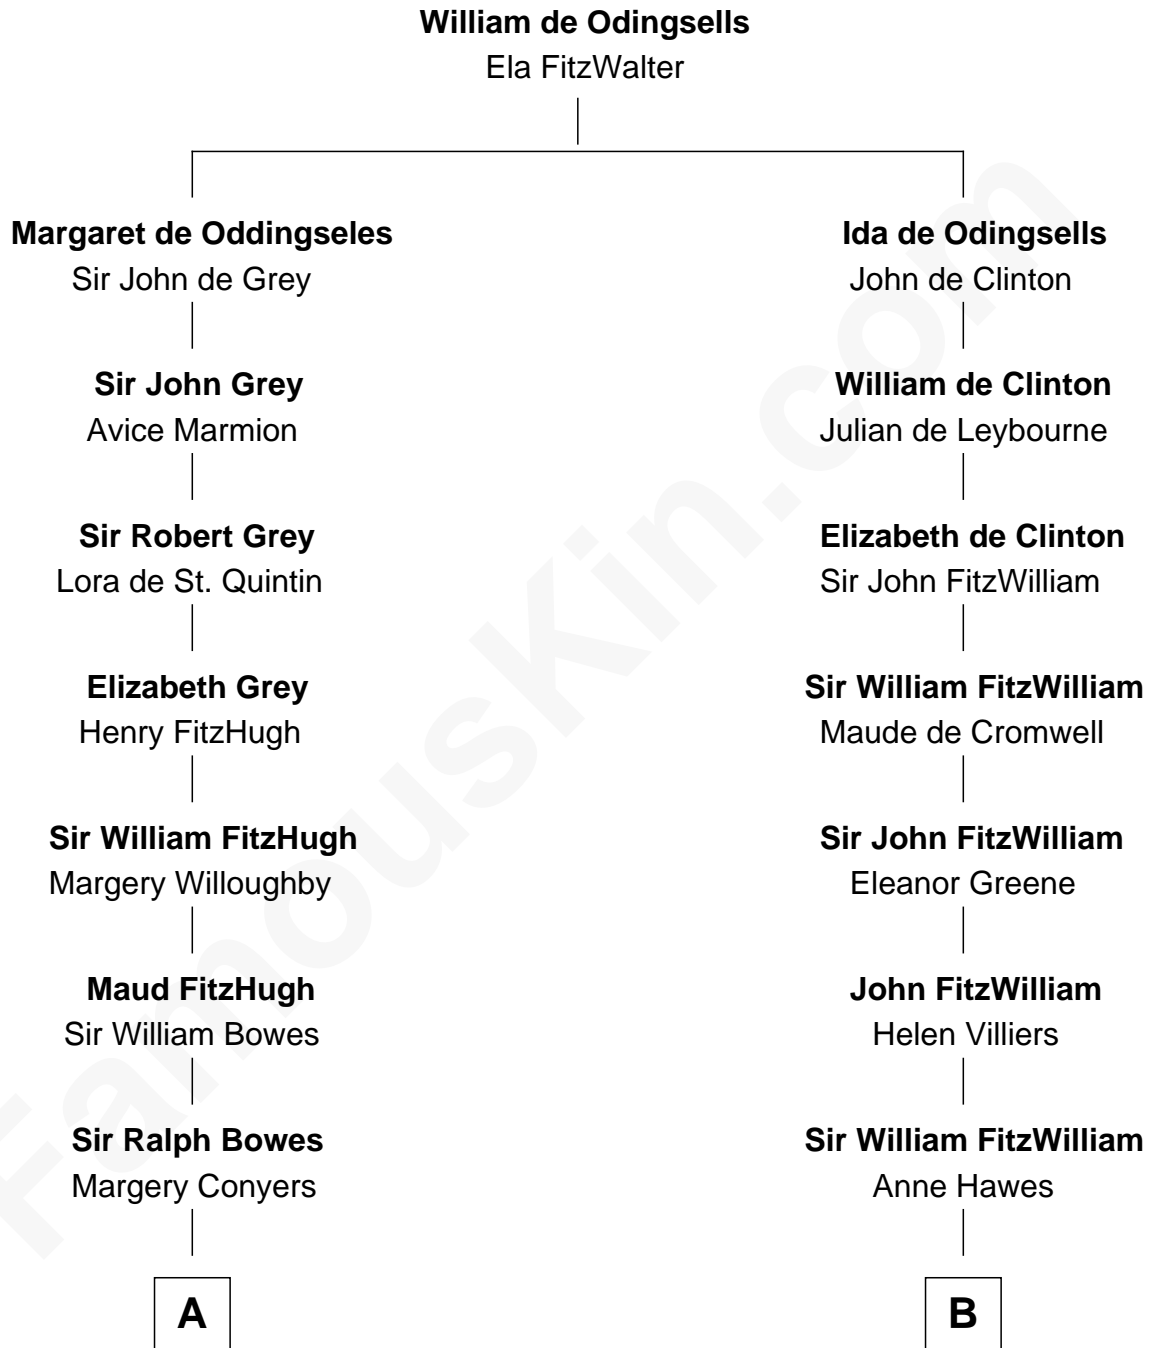

FamousKin.com Relationship Chart of

Elizabeth Montgomery

TV Actress - "Bewitched"

15th cousin 6 times removed of

Abigail (Smith) Adams

First Lady of President John Adams

C

—
Nathan Barney

Hannah Carey

—
Nathan Barney

Mary A. Deverell

—
Mary Weed Barney

Henry Montgomery

—
Henry Montgomery

Elizabeth Bryan Allen

—
Elizabeth Montgomery

TV Actress - "Bewitched"