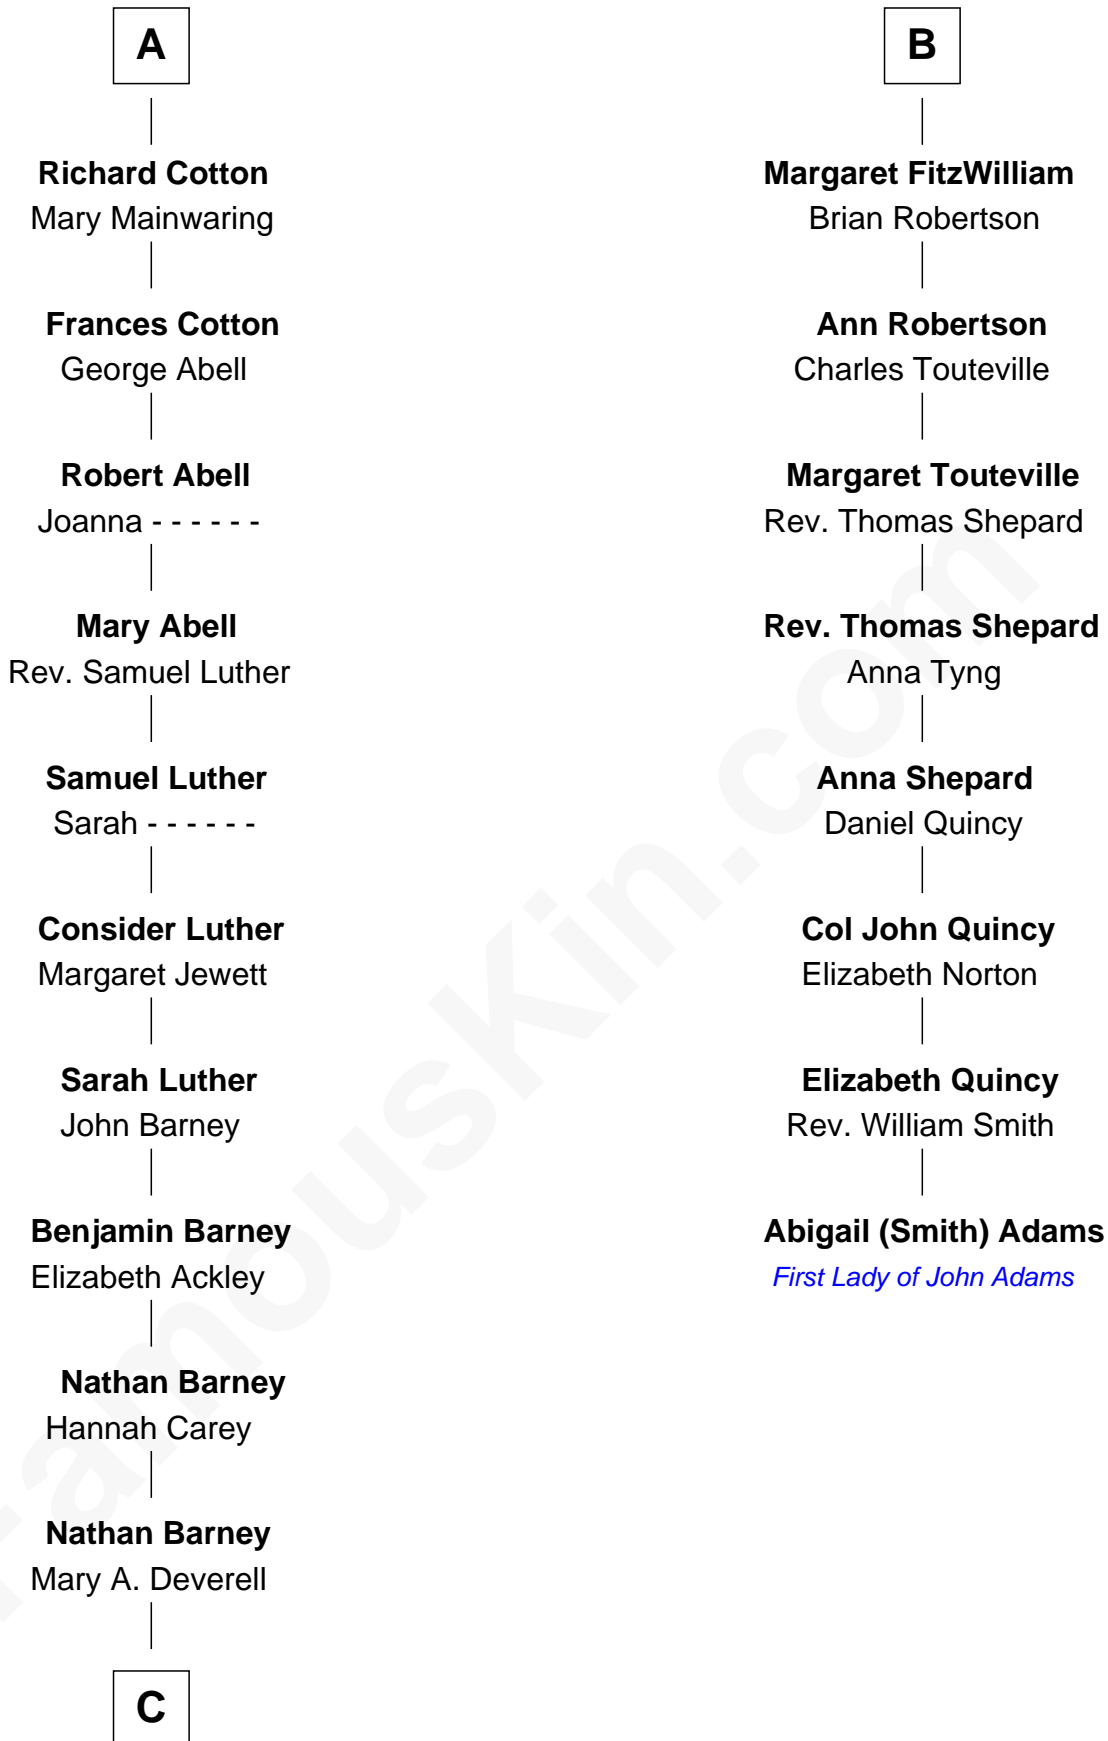

FamousKin.com Relationship Chart of

Elizabeth Montgomery

TV Actress - "Bewitched"

14th cousin 5 times removed of

Abigail (Smith) Adams

First Lady of President John Adams

Eudo la Zouche
Milicent de Cantilupe

Eve la Zouche
Sir Maurice de Berkeley

Thomas de Berkeley
Katherine de Clyvedon

Sir John Berkeley
Elizabeth Betteshorne

Elizabeth Berkeley
Sir John Sutton

Jane Sutton
Thomas Mainwaring

Cecily Mainwaring
John Cotton

Sir George Cotton
Mary Onley

A

Lucy Zouche
Thomas de Greene

Sir Henry Greene
Katherine Drayton

Sir Henry de Greene
Matilda de Mauduit

Eleanor Greene
Sir John FitzWilliam

John FitzWilliam
Helen Villiers

Sir William FitzWilliam
Anne Hawes

Richard FitzWilliam
Elizabeth Knyvet

B

C

—
Mary Weed Barney

Henry Montgomery

—
Henry Montgomery

Elizabeth Bryan Allen

—
Elizabeth Montgomery