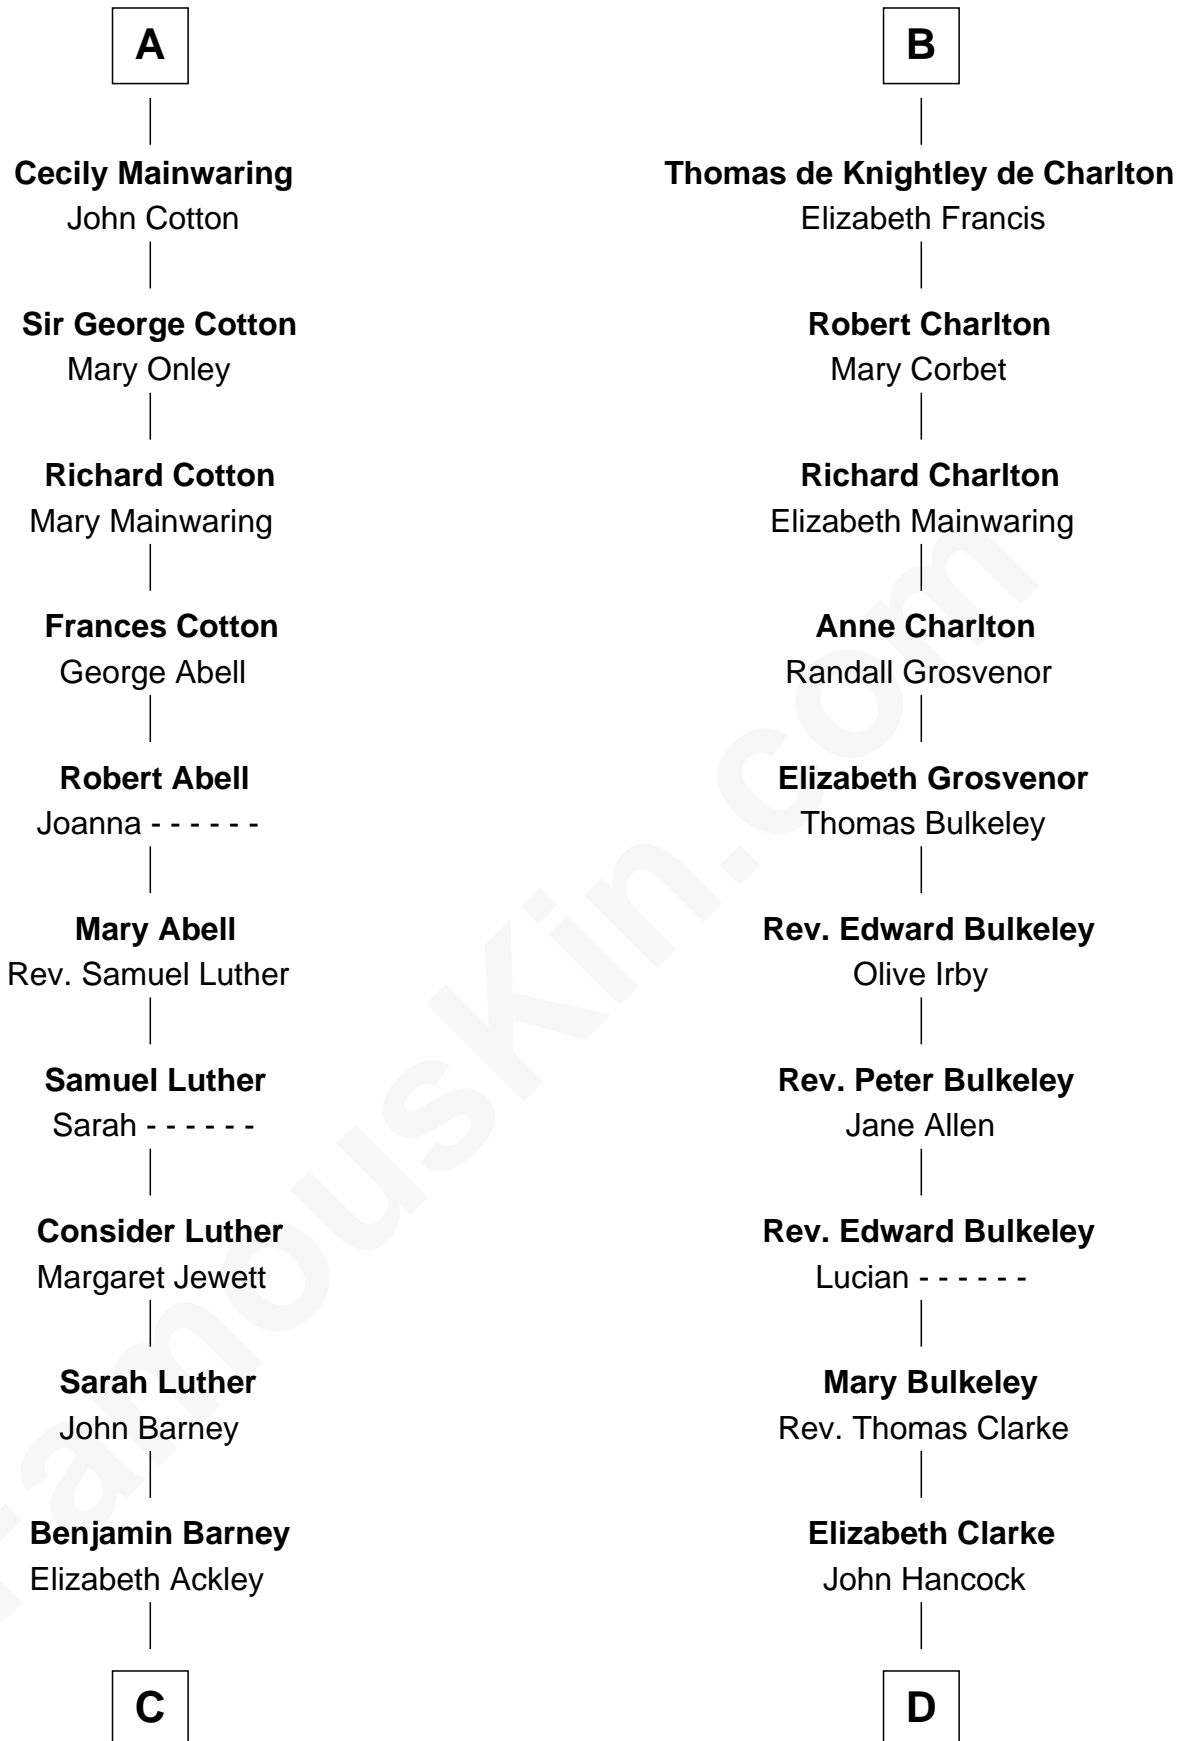

FamousKin.com
Relationship Chart of
Elizabeth Montgomery
 TV Actress - "Bewitched"

18th cousin 3 times removed of

John Hancock
 Signer of the Declaration of Independence

C

Nathan Barney
Hannah Carey

Nathan Barney
Mary A. Deverell

Mary Weed Barney
Henry Montgomery

Henry Montgomery
Elizabeth Bryan Allen

Elizabeth Montgomery
TV Actress - "Bewitched"

D

Rev. John Hancock
Mary Hawke

John Hancock
Signer of Declaration of Independence

FamousKin.com