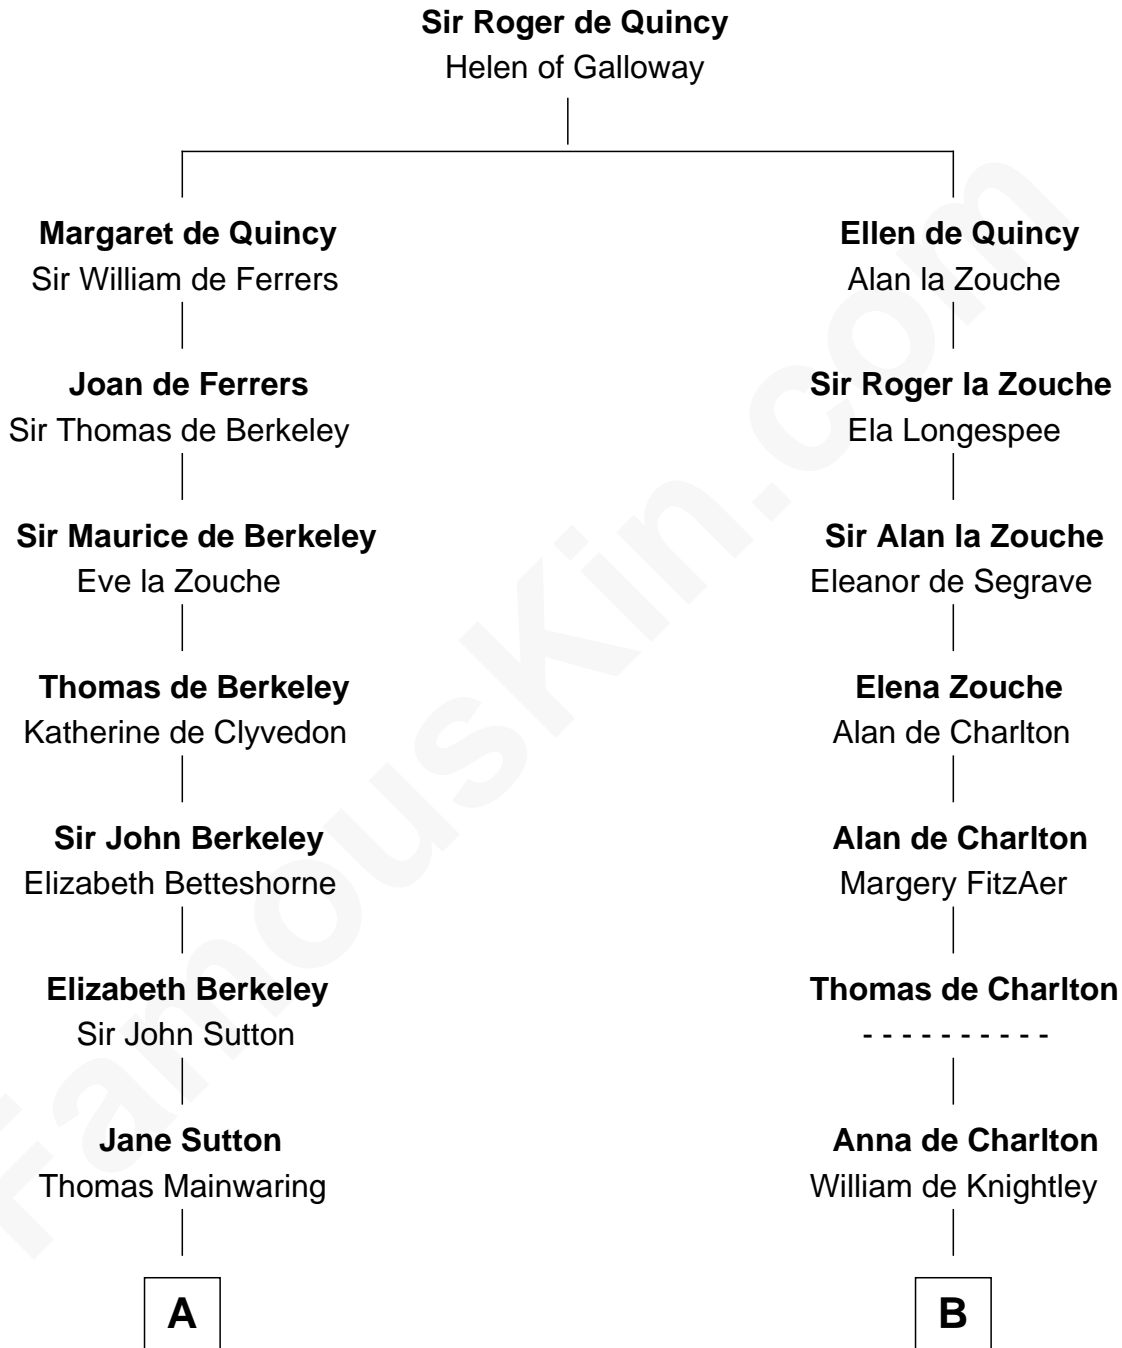

FamousKin.com
Relationship Chart of
Elizabeth Montgomery
 TV Actress - "Bewitched"

18th cousin 3 times removed of

John Hancock
 Signer of the Declaration of Independence

C

Nathan Barney
Hannah Carey

Nathan Barney
Mary A. Deverell

Mary Weed Barney
Henry Montgomery

Henry Montgomery
Elizabeth Bryan Allen

Elizabeth Montgomery
TV Actress - "Bewitched"

D

Rev. John Hancock
Mary Hawke

John Hancock
Signer of Declaration of Independence

FamousKin.com