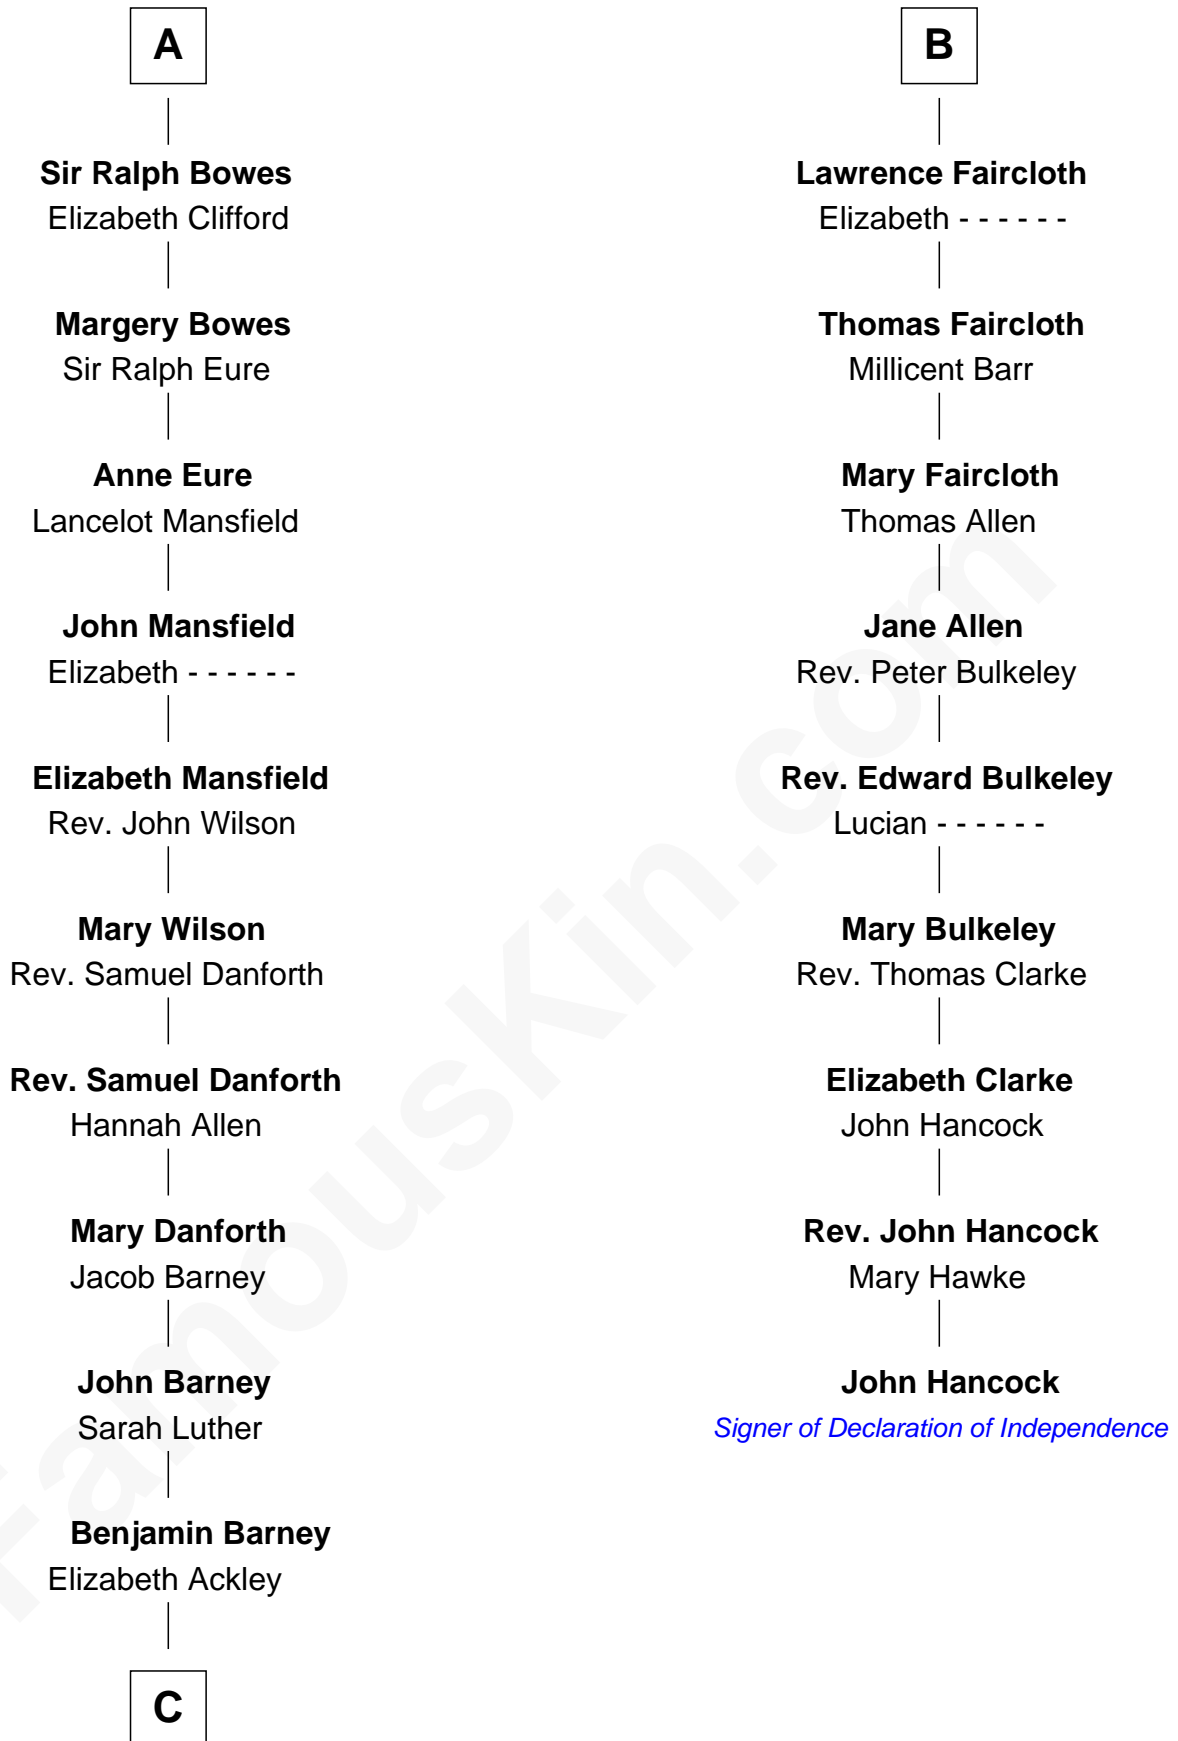

FamousKin.com
Relationship Chart of
Elizabeth Montgomery
 TV Actress - "Bewitched"

15th cousin 6 times removed of

John Hancock
 Signer of the Declaration of Independence

C

—
Nathan Barney

Hannah Carey

—
Nathan Barney

Mary A. Deverell

—
Mary Weed Barney

Henry Montgomery

—
Henry Montgomery

Elizabeth Bryan Allen

—
Elizabeth Montgomery

TV Actress - "Bewitched"

FamousKin.com