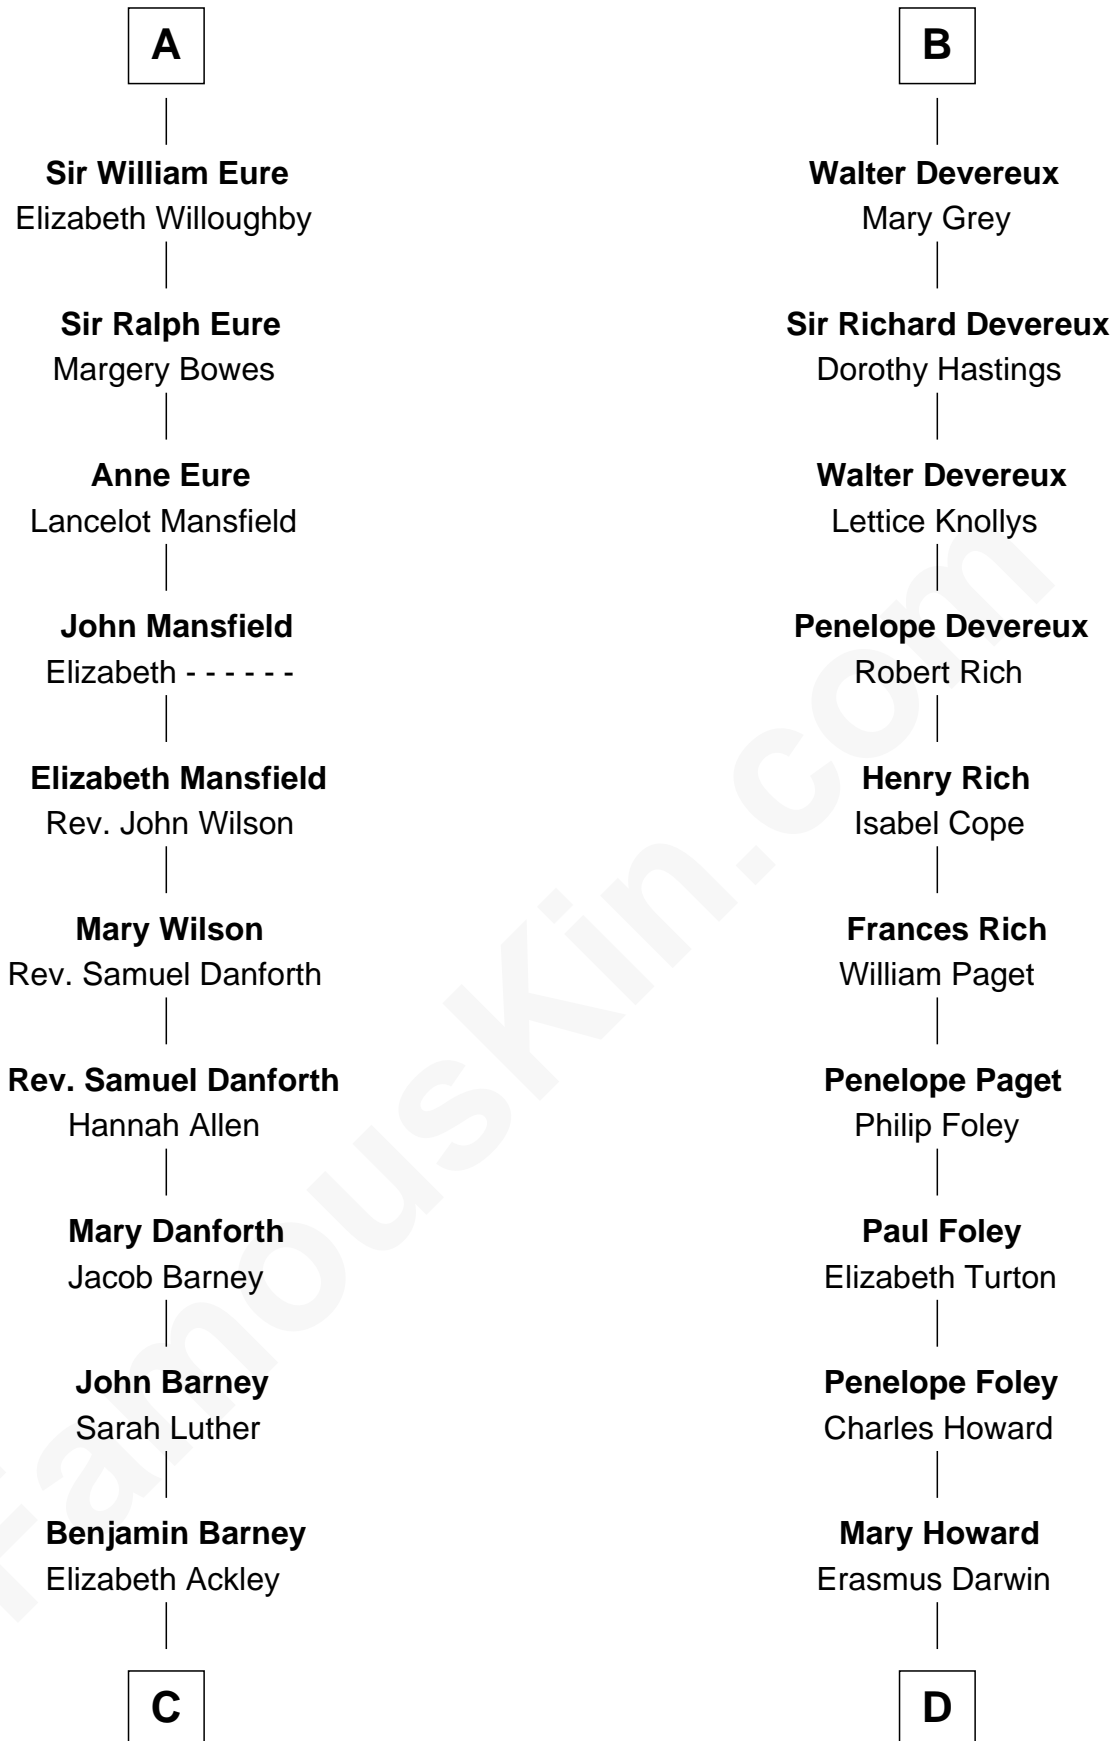

FamousKin.com
Relationship Chart of
Elizabeth Montgomery
TV Actress - "Bewitched"

18th cousin 3 times removed of

Charles Darwin
Theory of Evolution

FamousKin.com