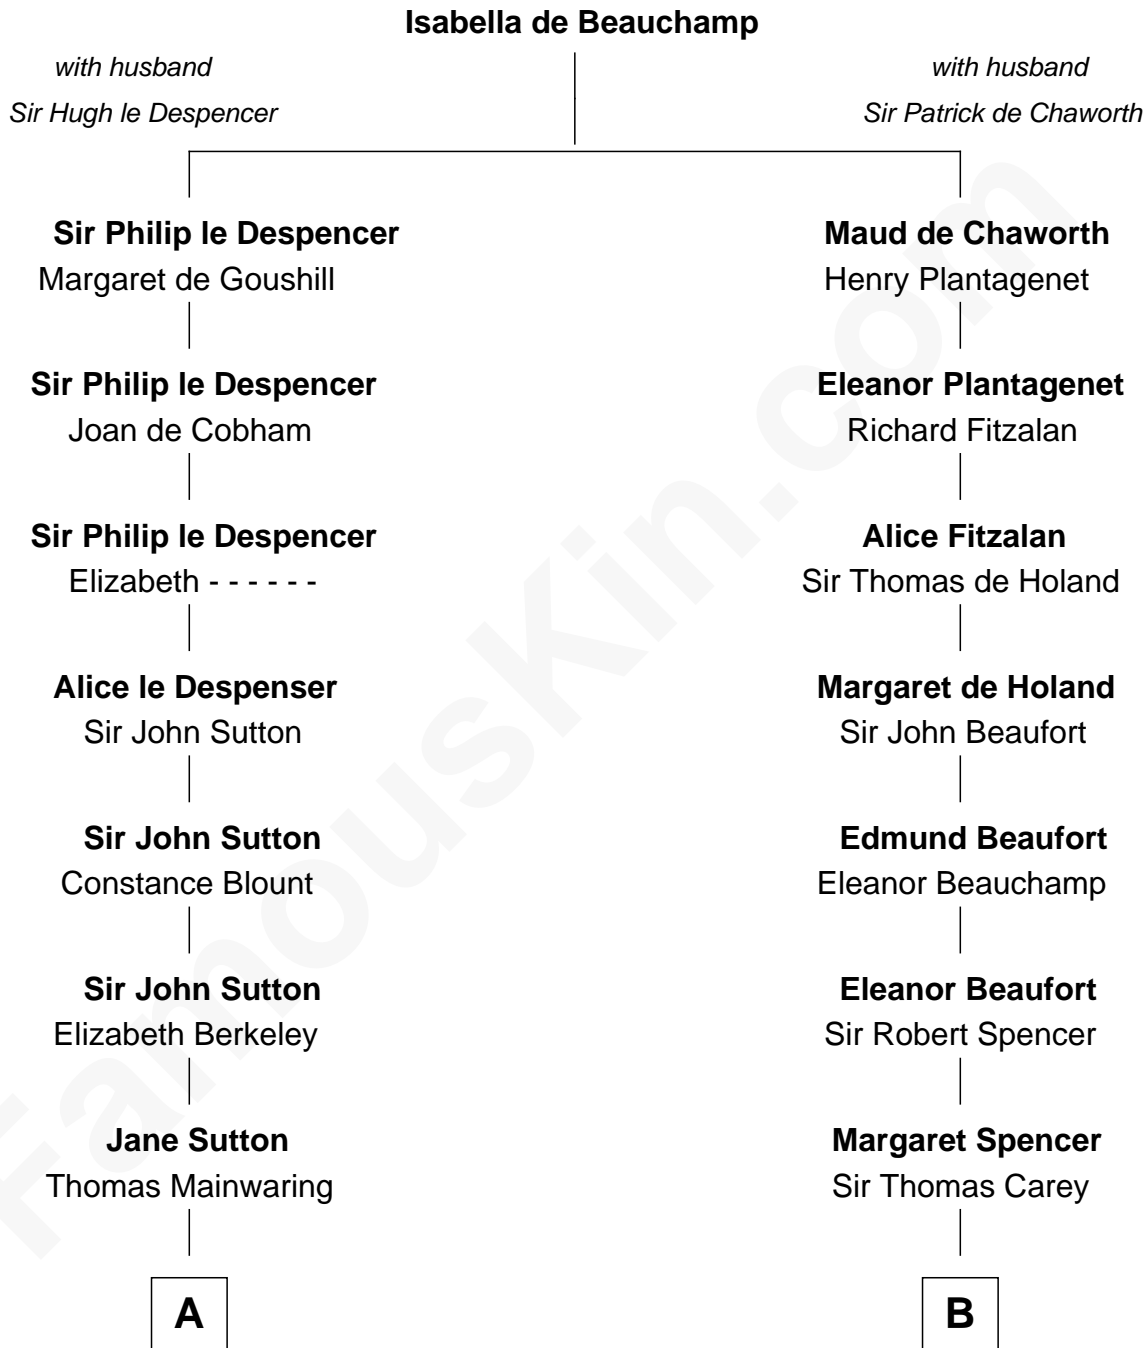

FamousKin.com
Relationship Chart of
Elizabeth Montgomery
TV Actress - "Bewitched"

17th cousin 4 times removed of

Charles Darwin
Theory of Evolution

C

—
Nathan Barney

Hannah Carey

—
Nathan Barney

Mary A. Deverell

—
Mary Weed Barney

Henry Montgomery

—
Henry Montgomery

Elizabeth Bryan Allen

—
Elizabeth Montgomery

TV Actress - "Bewitched"

FamousKin.com