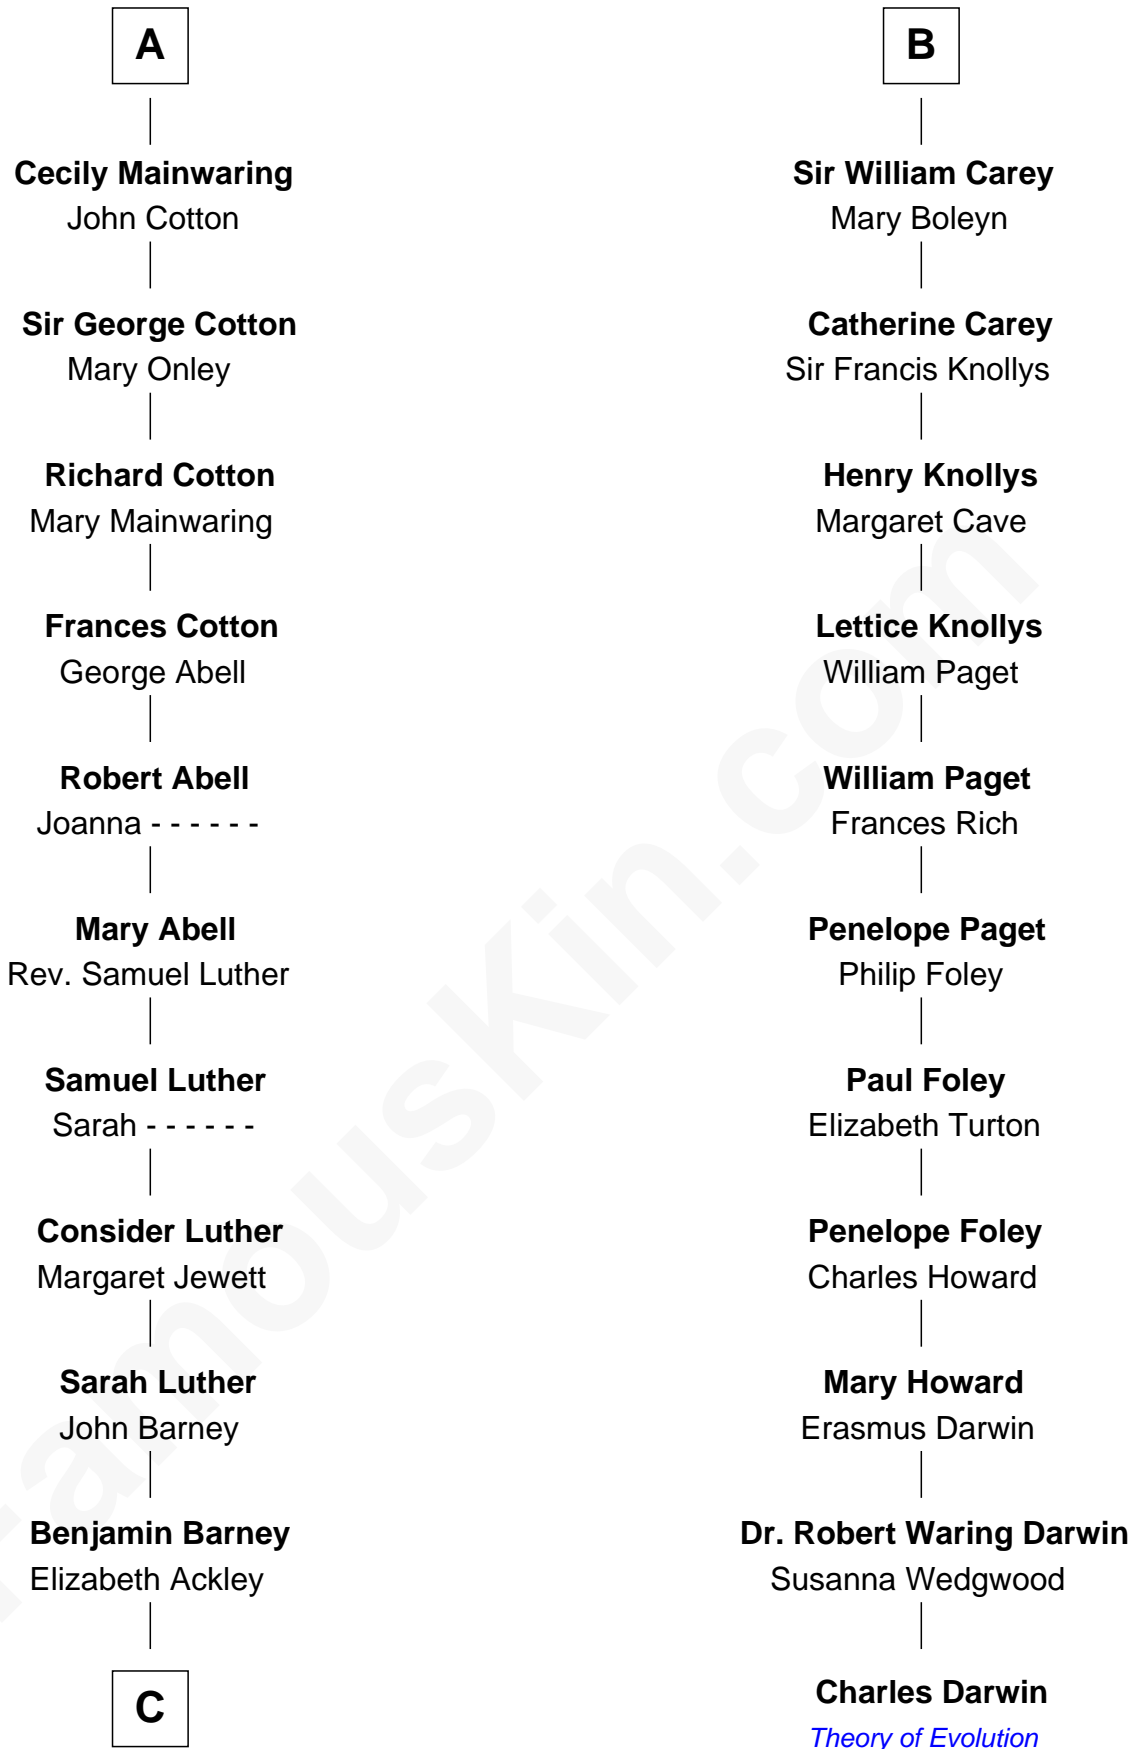

FamousKin.com
Relationship Chart of
Elizabeth Montgomery
TV Actress - "Bewitched"

17th cousin 4 times removed of

Charles Darwin
Theory of Evolution

C

—
Nathan Barney

Hannah Carey

—
Nathan Barney

Mary A. Deverell

—
Mary Weed Barney

Henry Montgomery

—
Henry Montgomery

Elizabeth Bryan Allen

—
Elizabeth Montgomery

TV Actress - "Bewitched"

FamousKin.com