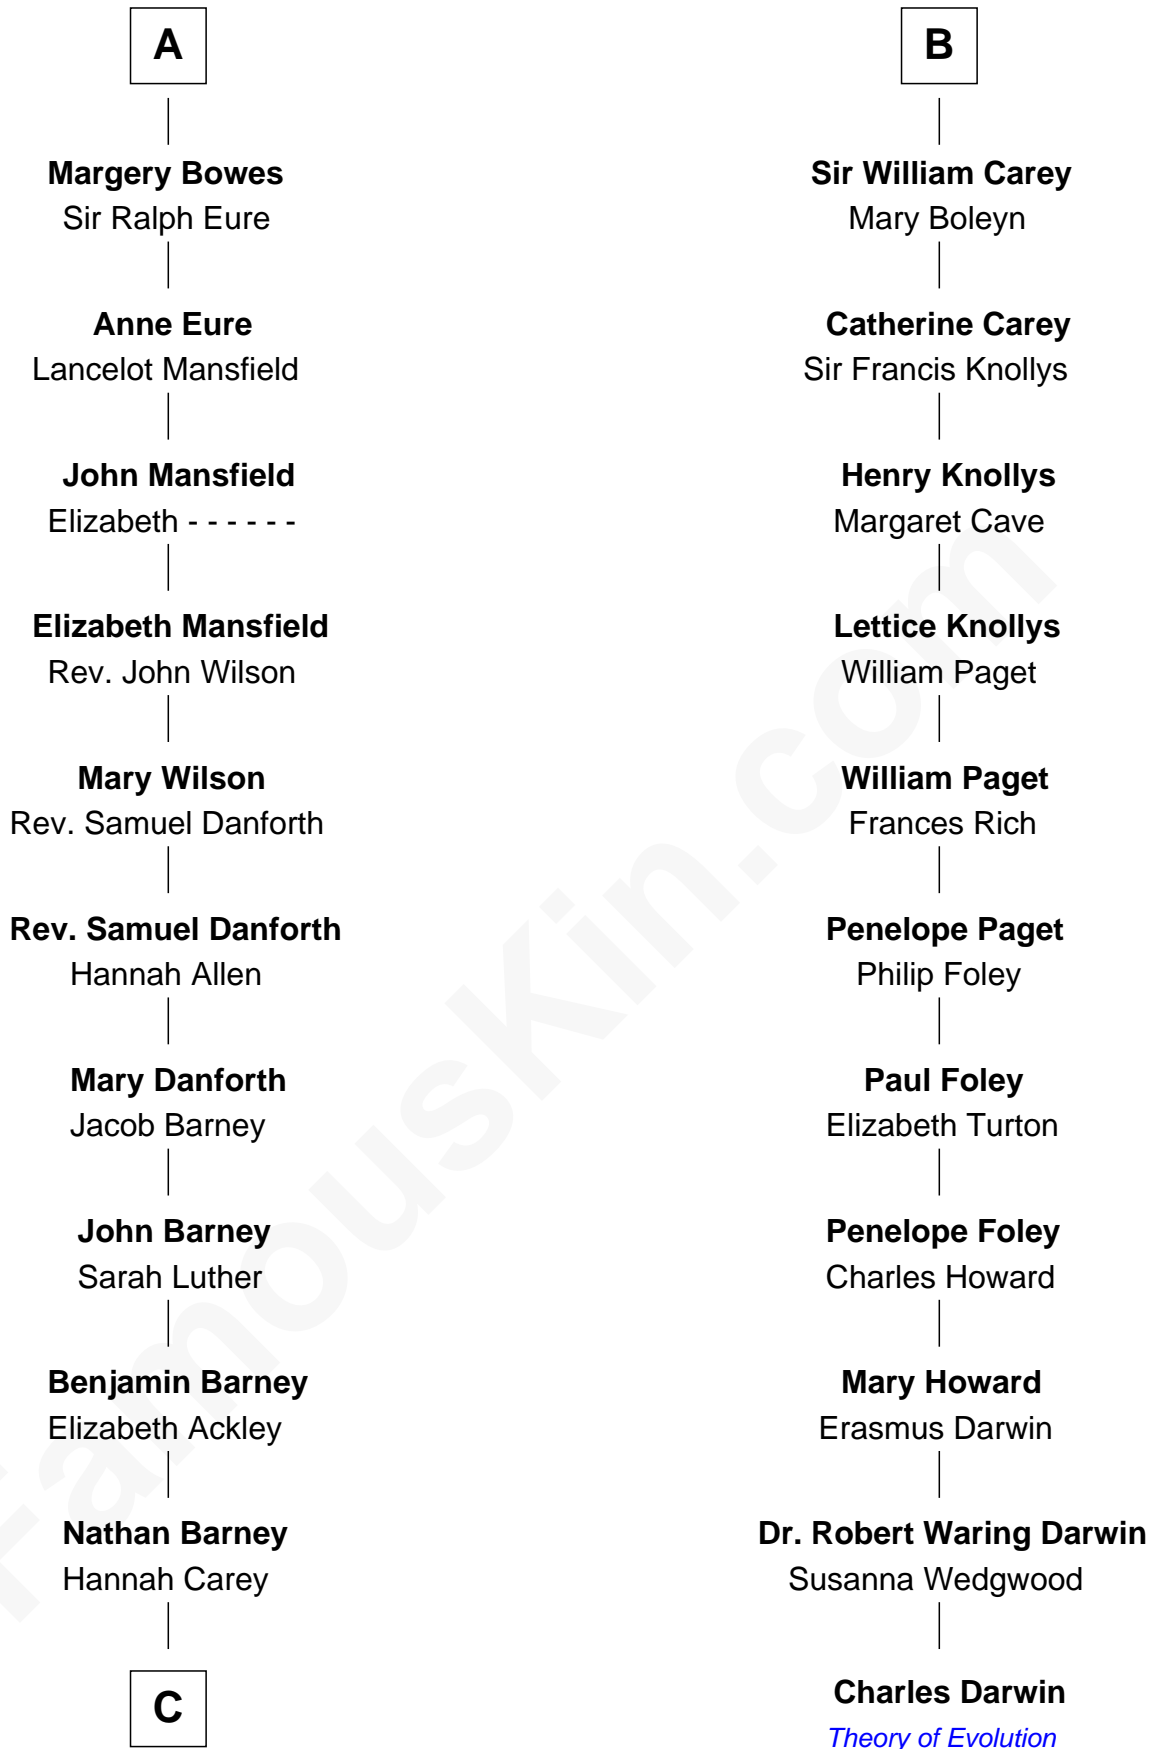

FamousKin.com
Relationship Chart of
Elizabeth Montgomery
TV Actress - "Bewitched"

17th cousin 3 times removed of

Charles Darwin
Theory of Evolution

C

—
Nathan Barney
Mary A. Deverell

—
Mary Weed Barney
Henry Montgomery

—
Henry Montgomery
Elizabeth Bryan Allen

—
Elizabeth Montgomery
TV Actress - "Bewitched"

FamousKin.com