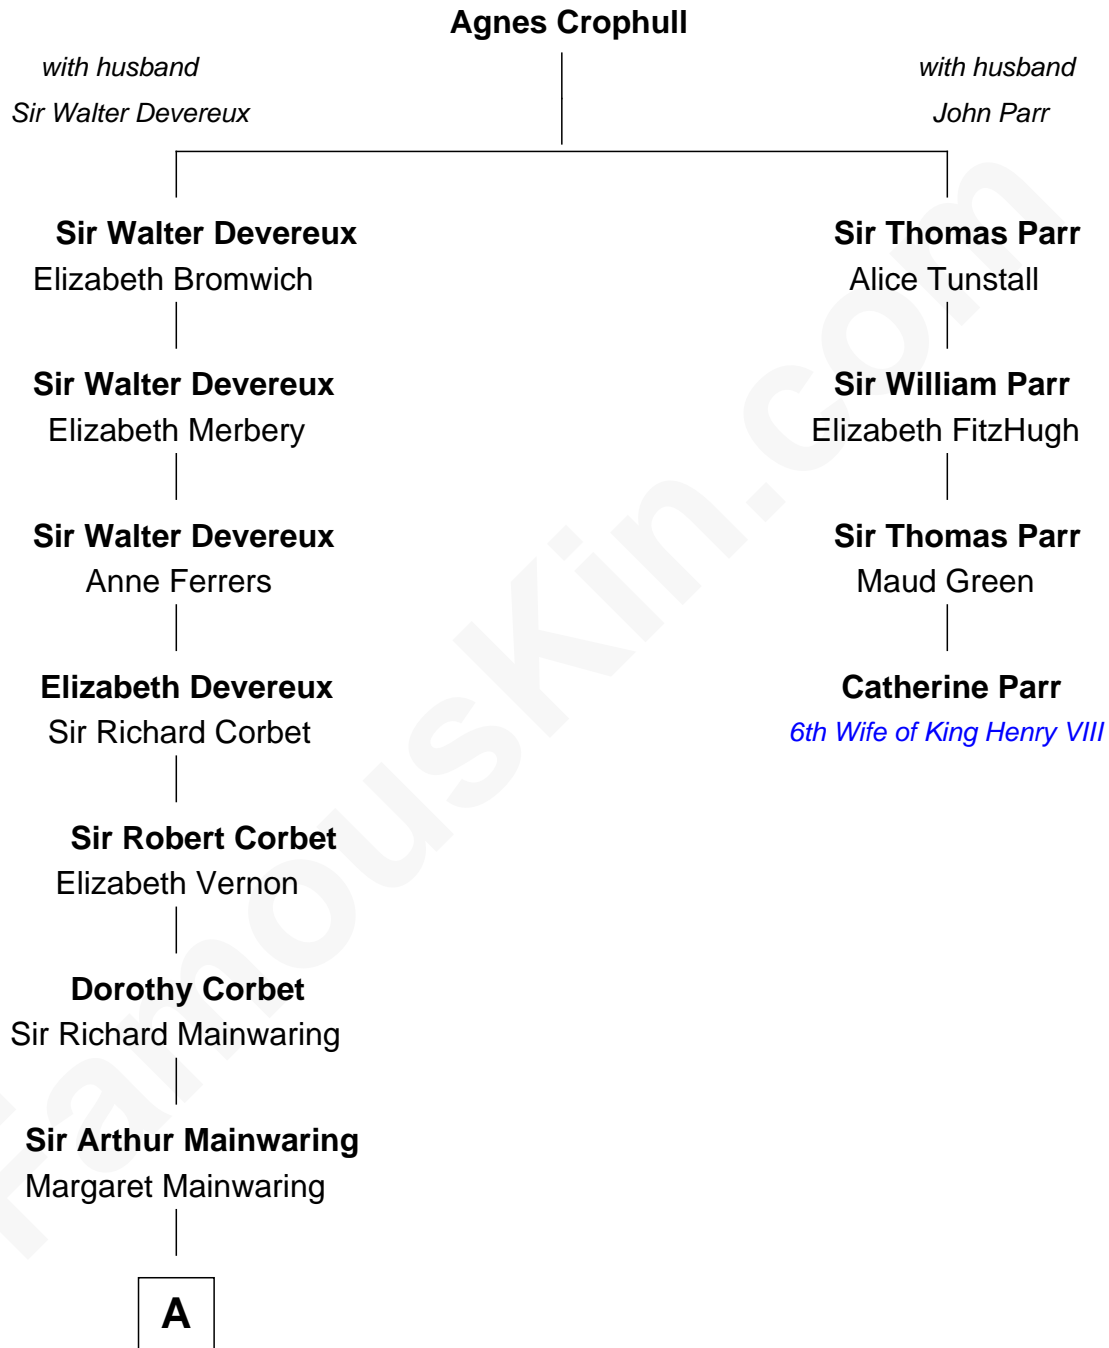

FamousKin.com
Relationship Chart of
Elizabeth Montgomery
TV Actress - "Bewitched"

3rd cousin 16 times removed of

Catherine Parr
6th Wife of King Henry VIII

B

—
Mary Weed Barney

Henry Montgomery

—
Henry Montgomery

Elizabeth Bryan Allen

—
Elizabeth Montgomery

TV Actress - "Bewitched"

FamousKin.com