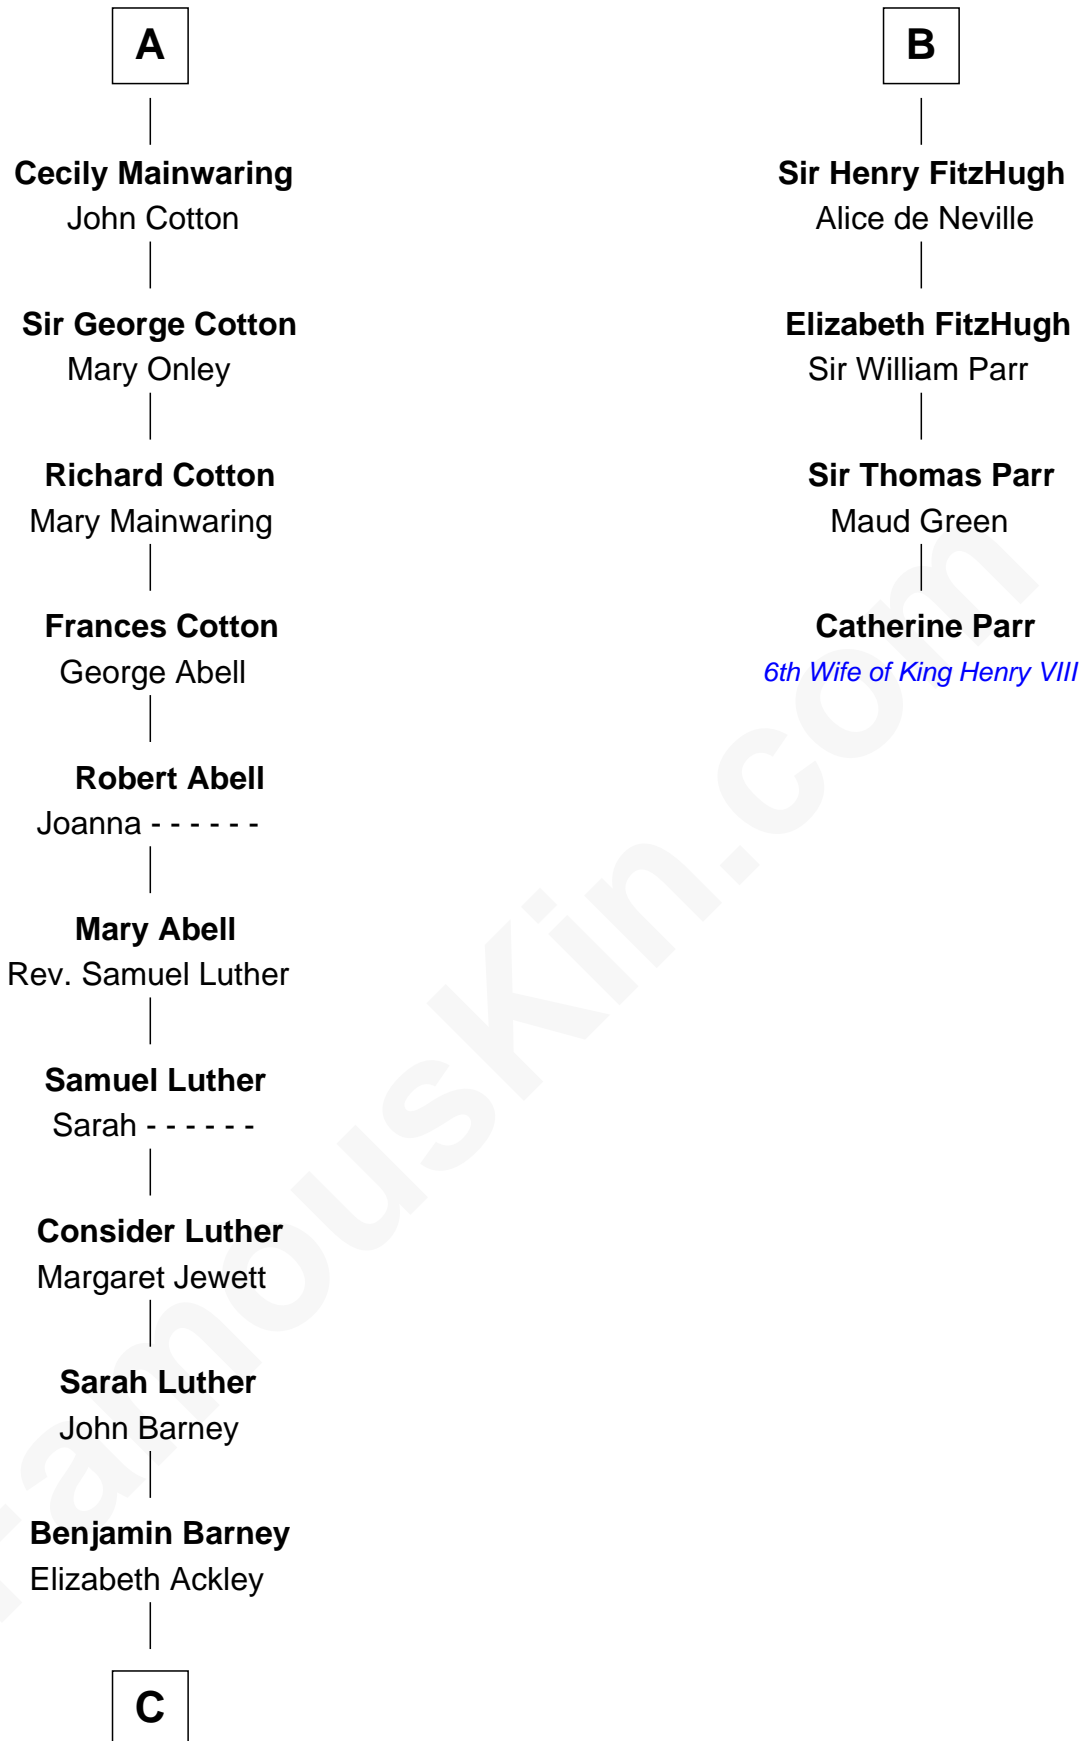

FamousKin.com
Relationship Chart of
Elizabeth Montgomery
 TV Actress - "Bewitched"

10th cousin 11 times removed of
Catherine Parr
 6th Wife of King Henry VIII

C

—
Nathan Barney

Hannah Carey

—
Nathan Barney

Mary A. Deverell

—
Mary Weed Barney

Henry Montgomery

—
Henry Montgomery

Elizabeth Bryan Allen

—
Elizabeth Montgomery

TV Actress - "Bewitched"

FamousKin.com