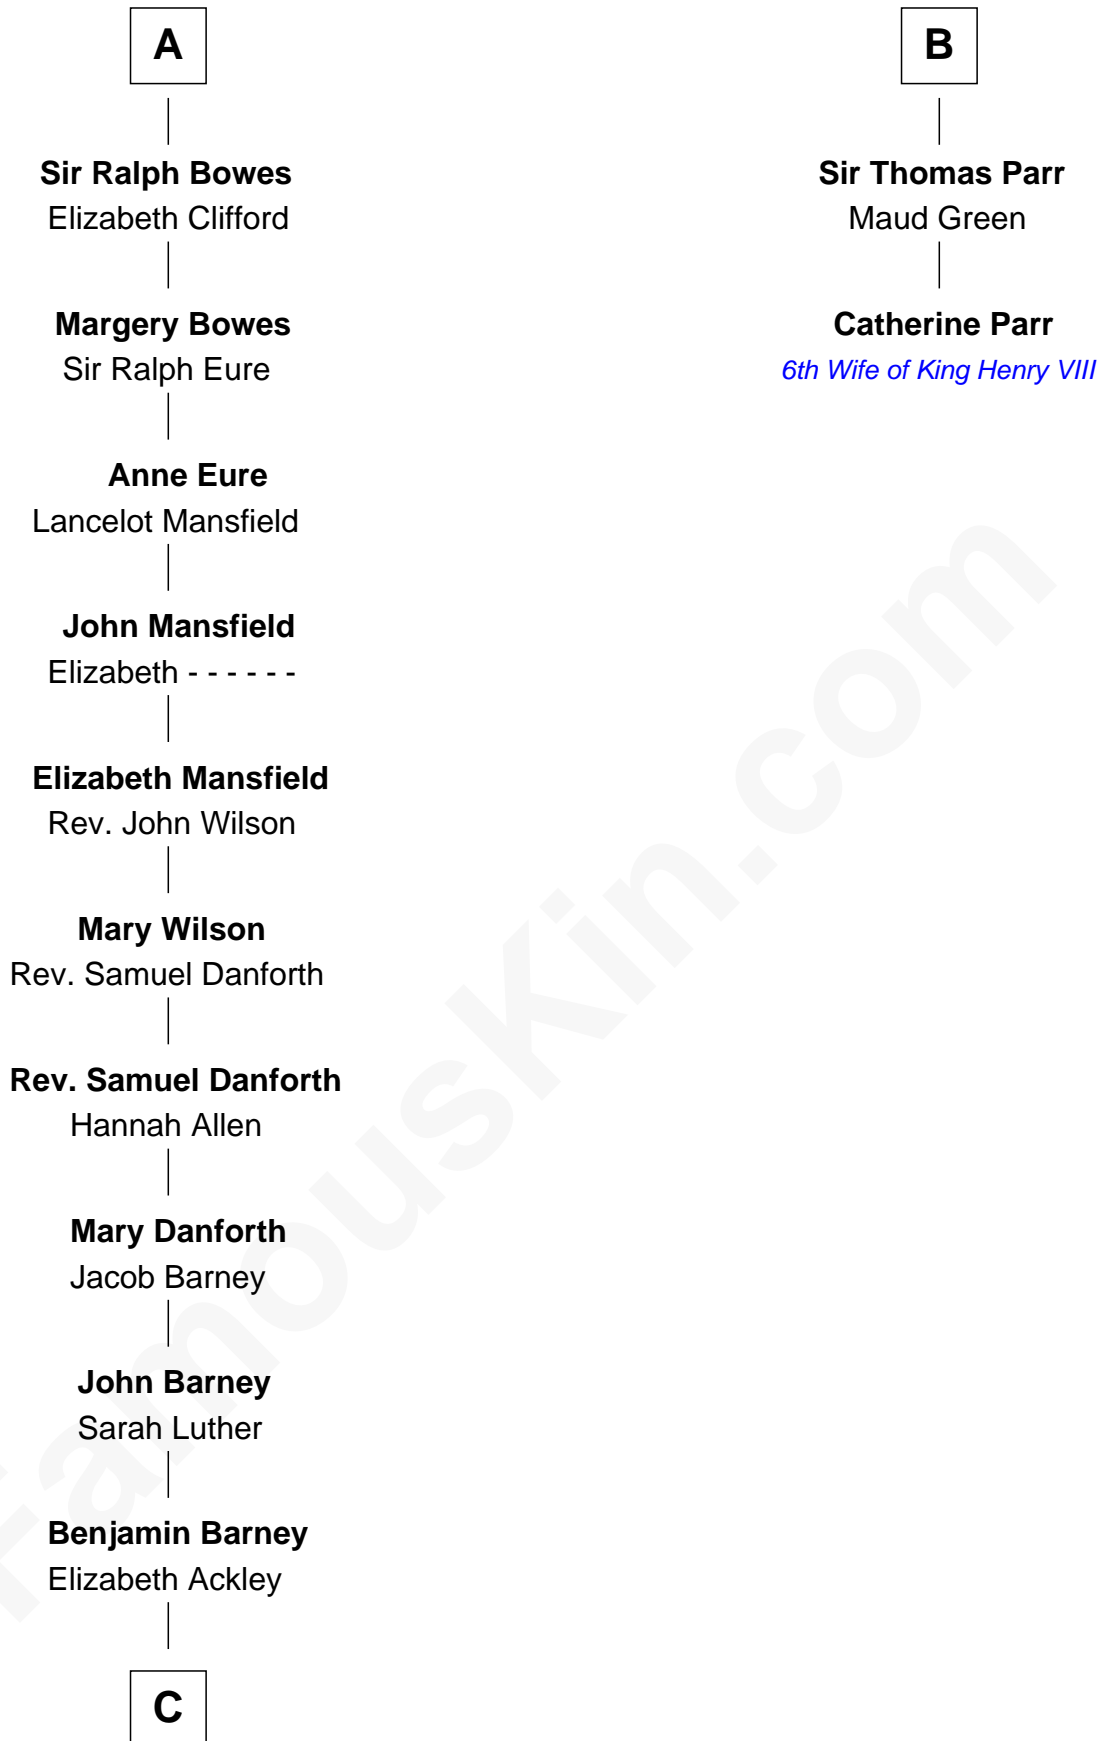

FamousKin.com

Relationship Chart of

Elizabeth Montgomery

TV Actress - "Bewitched"

8th cousin 13 times removed of

Catherine Parr

6th Wife of King Henry VIII

C

—
Nathan Barney

Hannah Carey

—
Nathan Barney

Mary A. Deverell

—
Mary Weed Barney

Henry Montgomery

—
Henry Montgomery

Elizabeth Bryan Allen