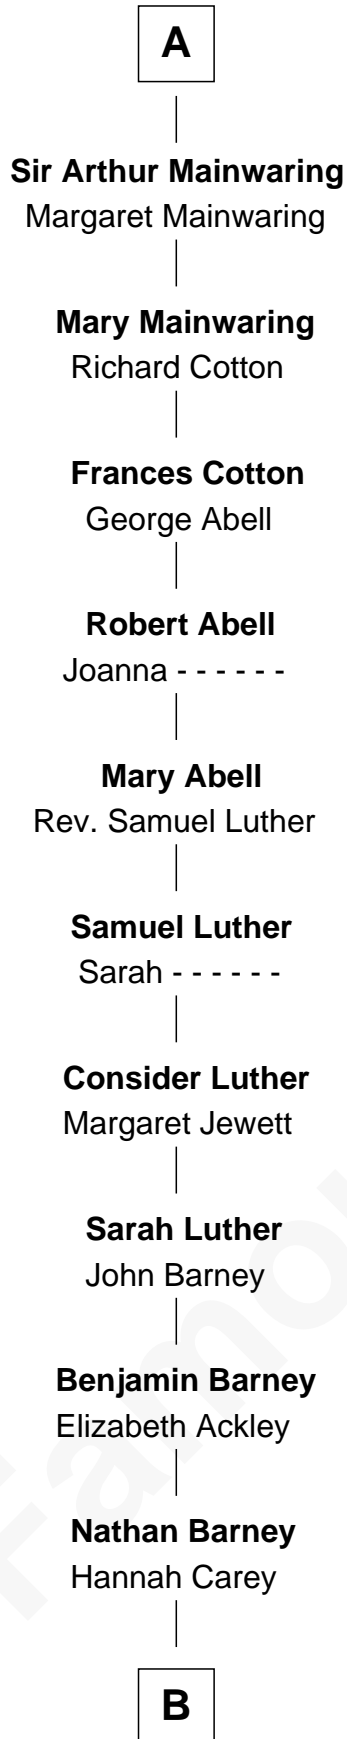

**FamousKin.com**  
**Relationship Chart of**  
**Elizabeth Montgomery**  
 TV Actress - "Bewitched"

6th cousin 14 times removed of

**Catherine Parr**  
 6th Wife of King Henry VIII

**B**

—  
**Nathan Barney**  
Mary A. Deverell

—  
**Mary Weed Barney**  
Henry Montgomery

—  
**Henry Montgomery**  
Elizabeth Bryan Allen

—  
**Elizabeth Montgomery**  
*TV Actress - "Bewitched"*

FamousKin.com