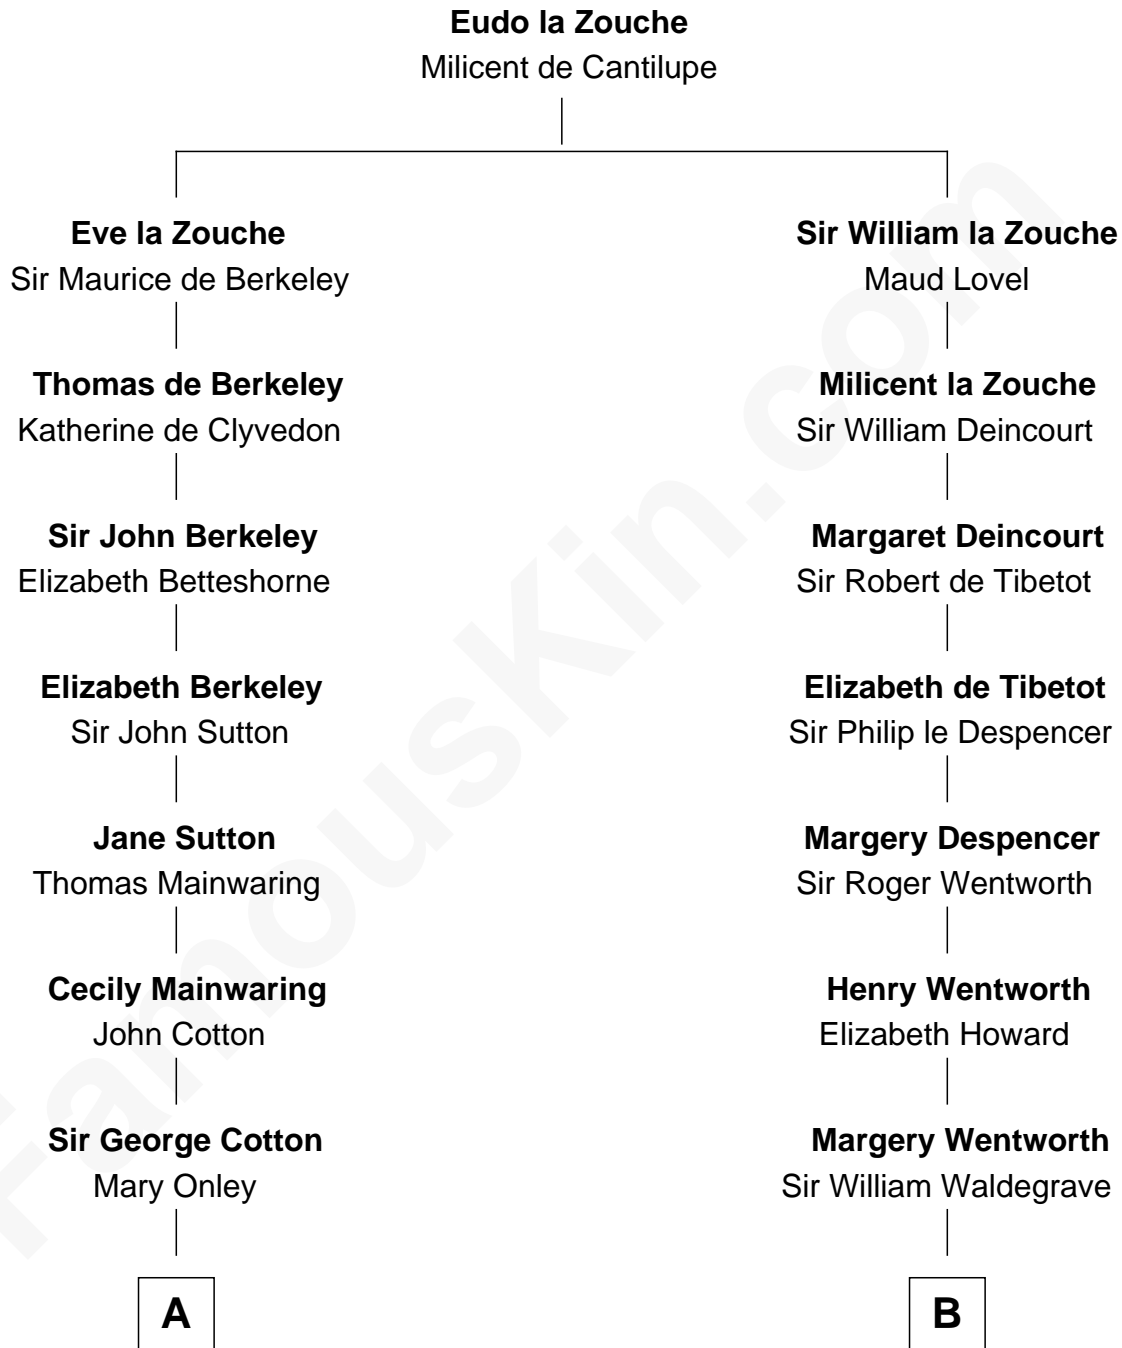

FamousKin.com
Relationship Chart of
Elizabeth Montgomery
TV Actress - "Bewitched"

19th cousin 2 times removed of

Maggie Gyllenhaal
Movie Actress

C

Mary Weed Barney

Henry Montgomery

Henry Montgomery

Elizabeth Bryan Allen

Elizabeth Montgomery

TV Actress - "Bewitched"

D

Anders Leonard Gyllenhaal

Selma Amanda Nelson

Leonard Ephraim Gyllenhaal

Philo Pendleton

Hugh Anders Gyllenhaal