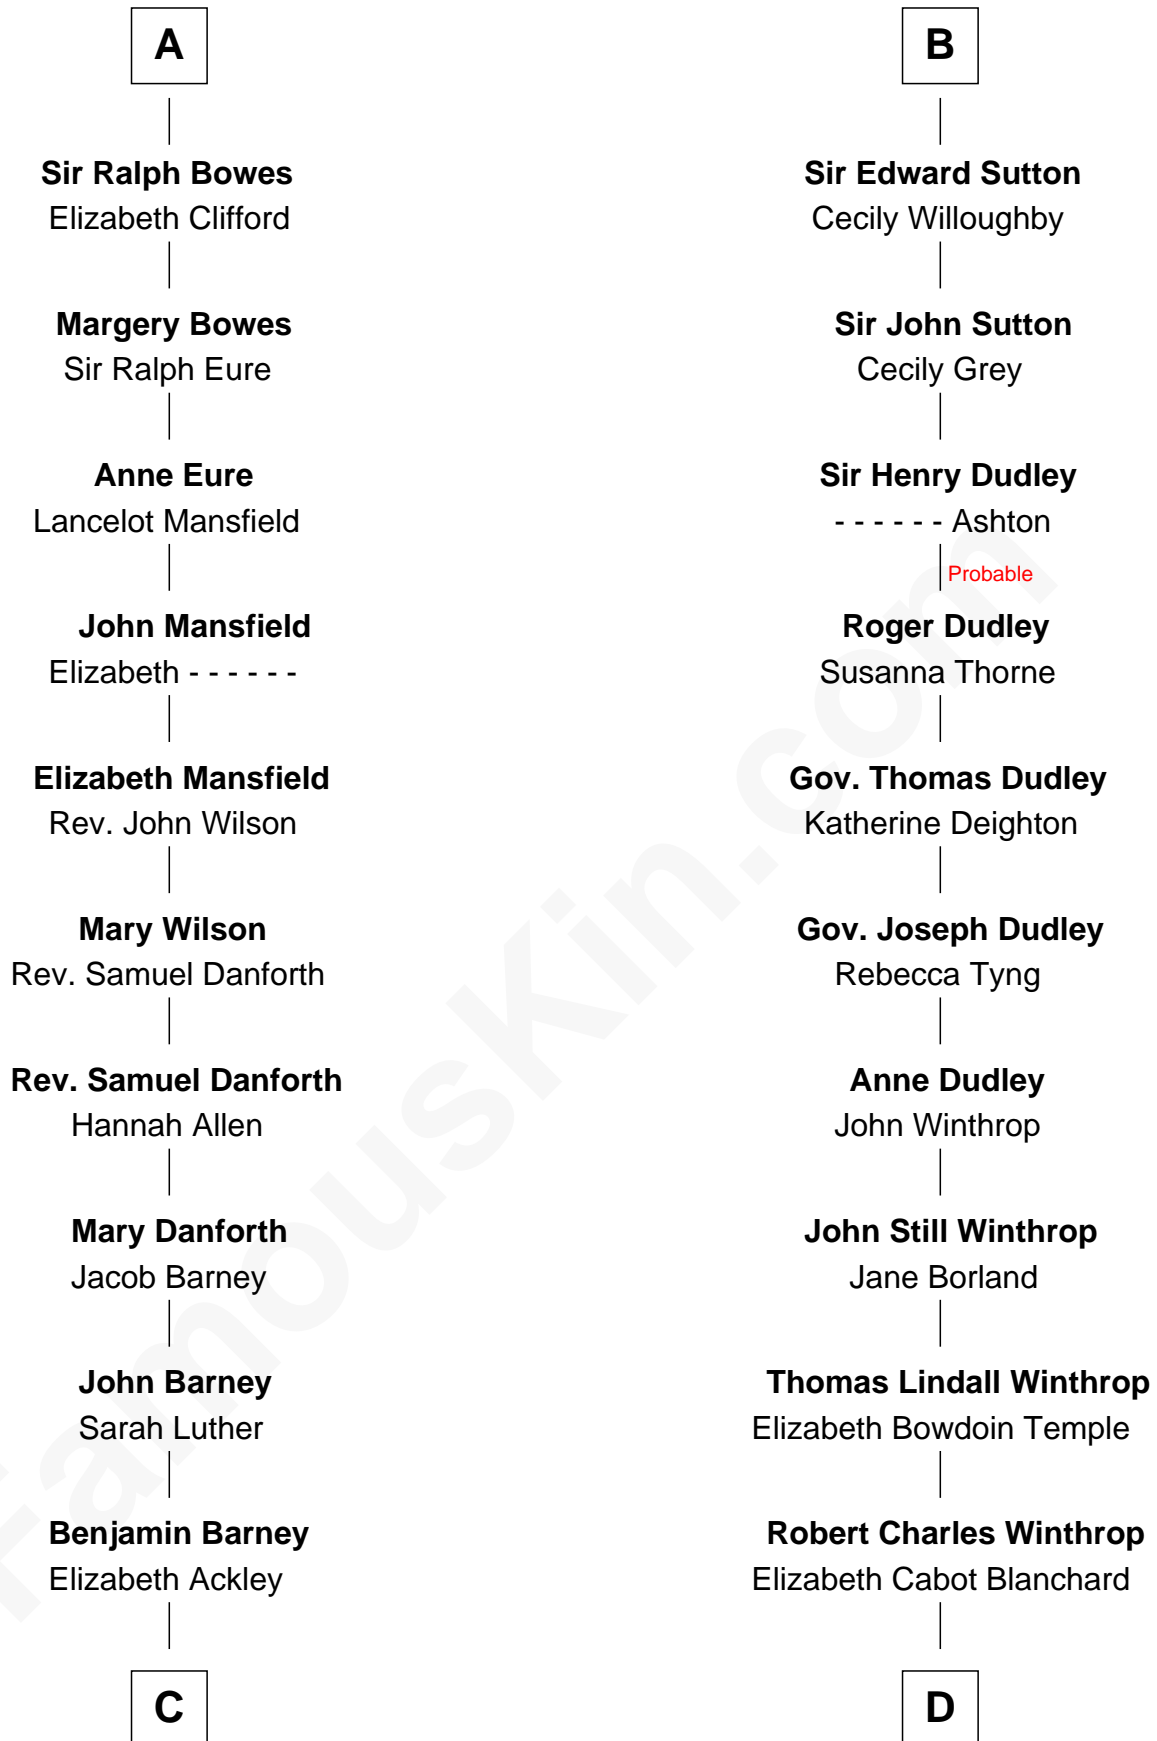

FamousKin.com Relationship Chart of

Elizabeth Montgomery
TV Actress - "Bewitched"

20th cousin 1 time removed of

John Kerry

68th U.S. Secretary of State

C

Nathan Barney
Hannah Carey

Nathan Barney
Mary A. Deverell

Mary Weed Barney
Henry Montgomery

Henry Montgomery
Elizabeth Bryan Allen

Elizabeth Montgomery
TV Actress - "Bewitched"

D

Robert Charles Winthrop
Elizabeth Mason

Margaret Tyndal Winthrop
James Grant Forbes

Rosemary Isabel Forbes
Richard John Kerry