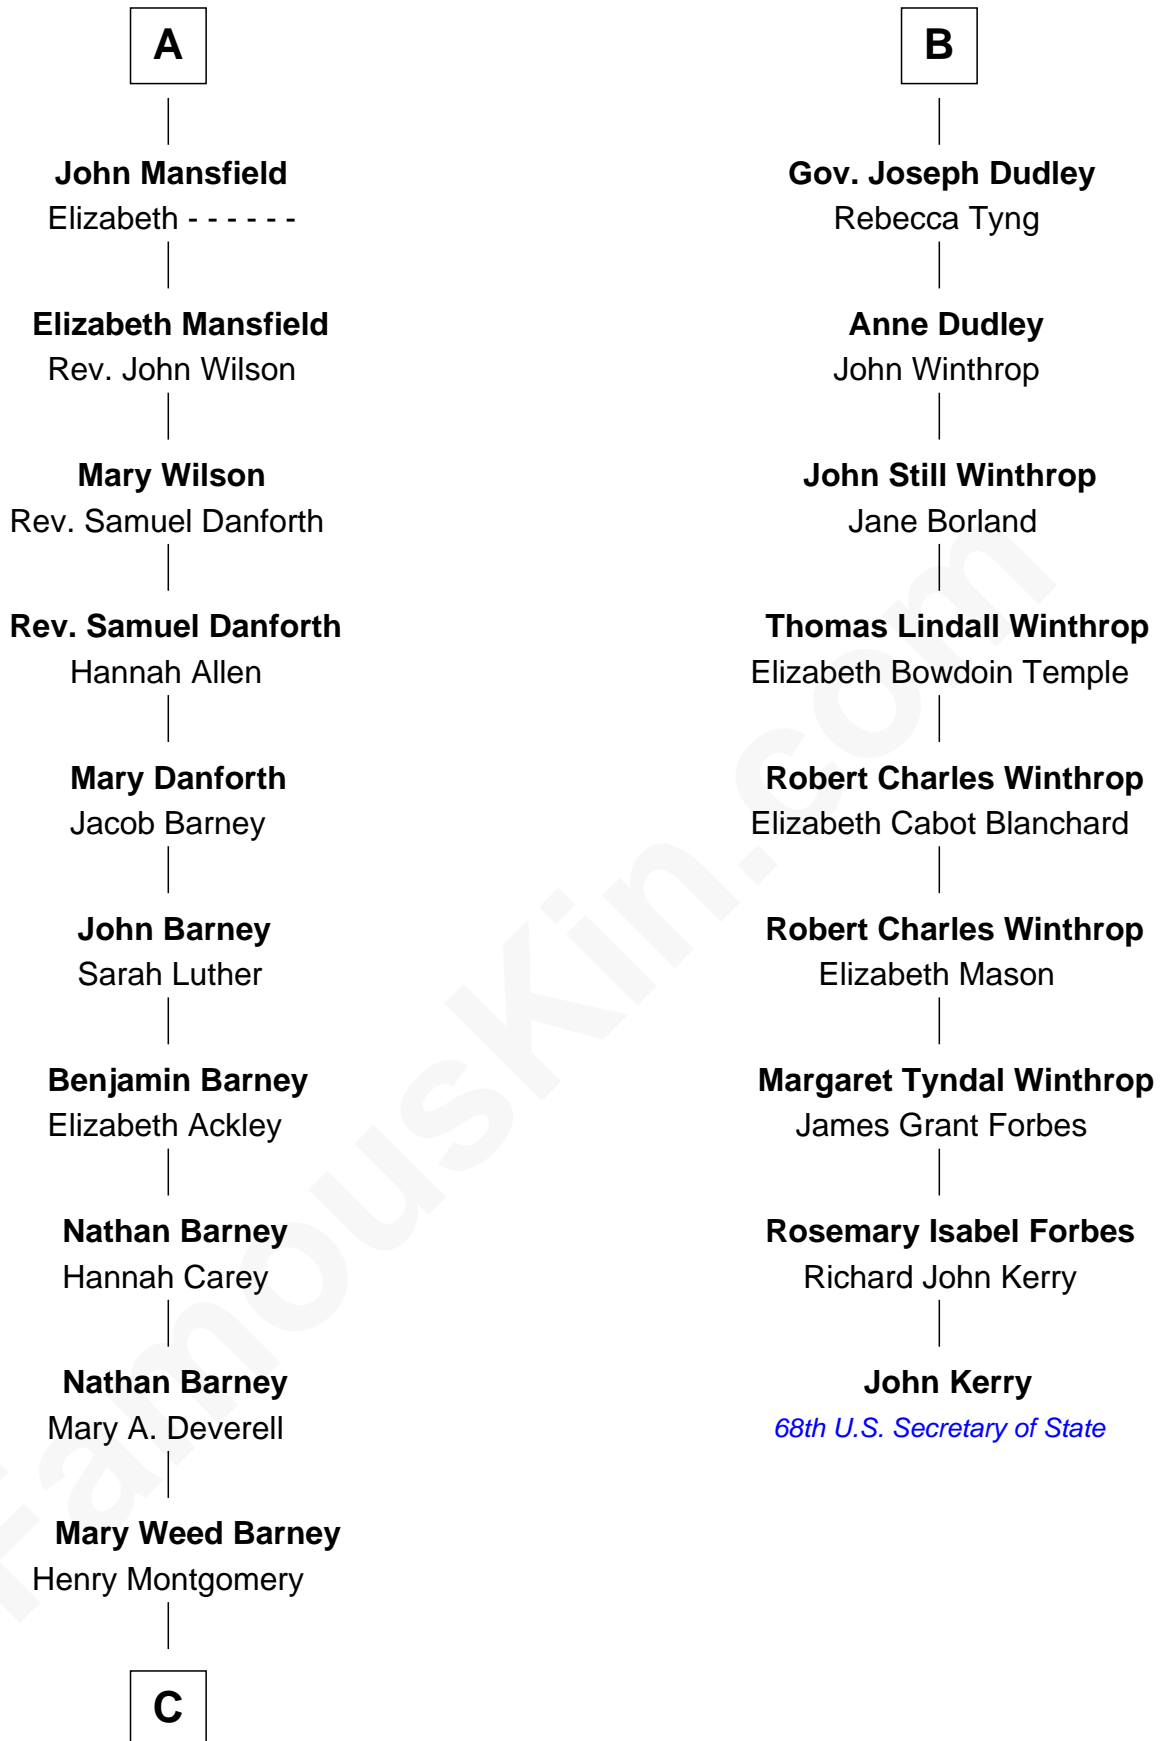

FamousKin.com
Relationship Chart of
Elizabeth Montgomery
TV Actress - "Bewitched"

15th cousin 3 times removed of
John Kerry
68th U.S. Secretary of State

C

Henry Montgomery
Elizabeth Bryan Allen

Elizabeth Montgomery
TV Actress - "Bewitched"

FamousKin.com