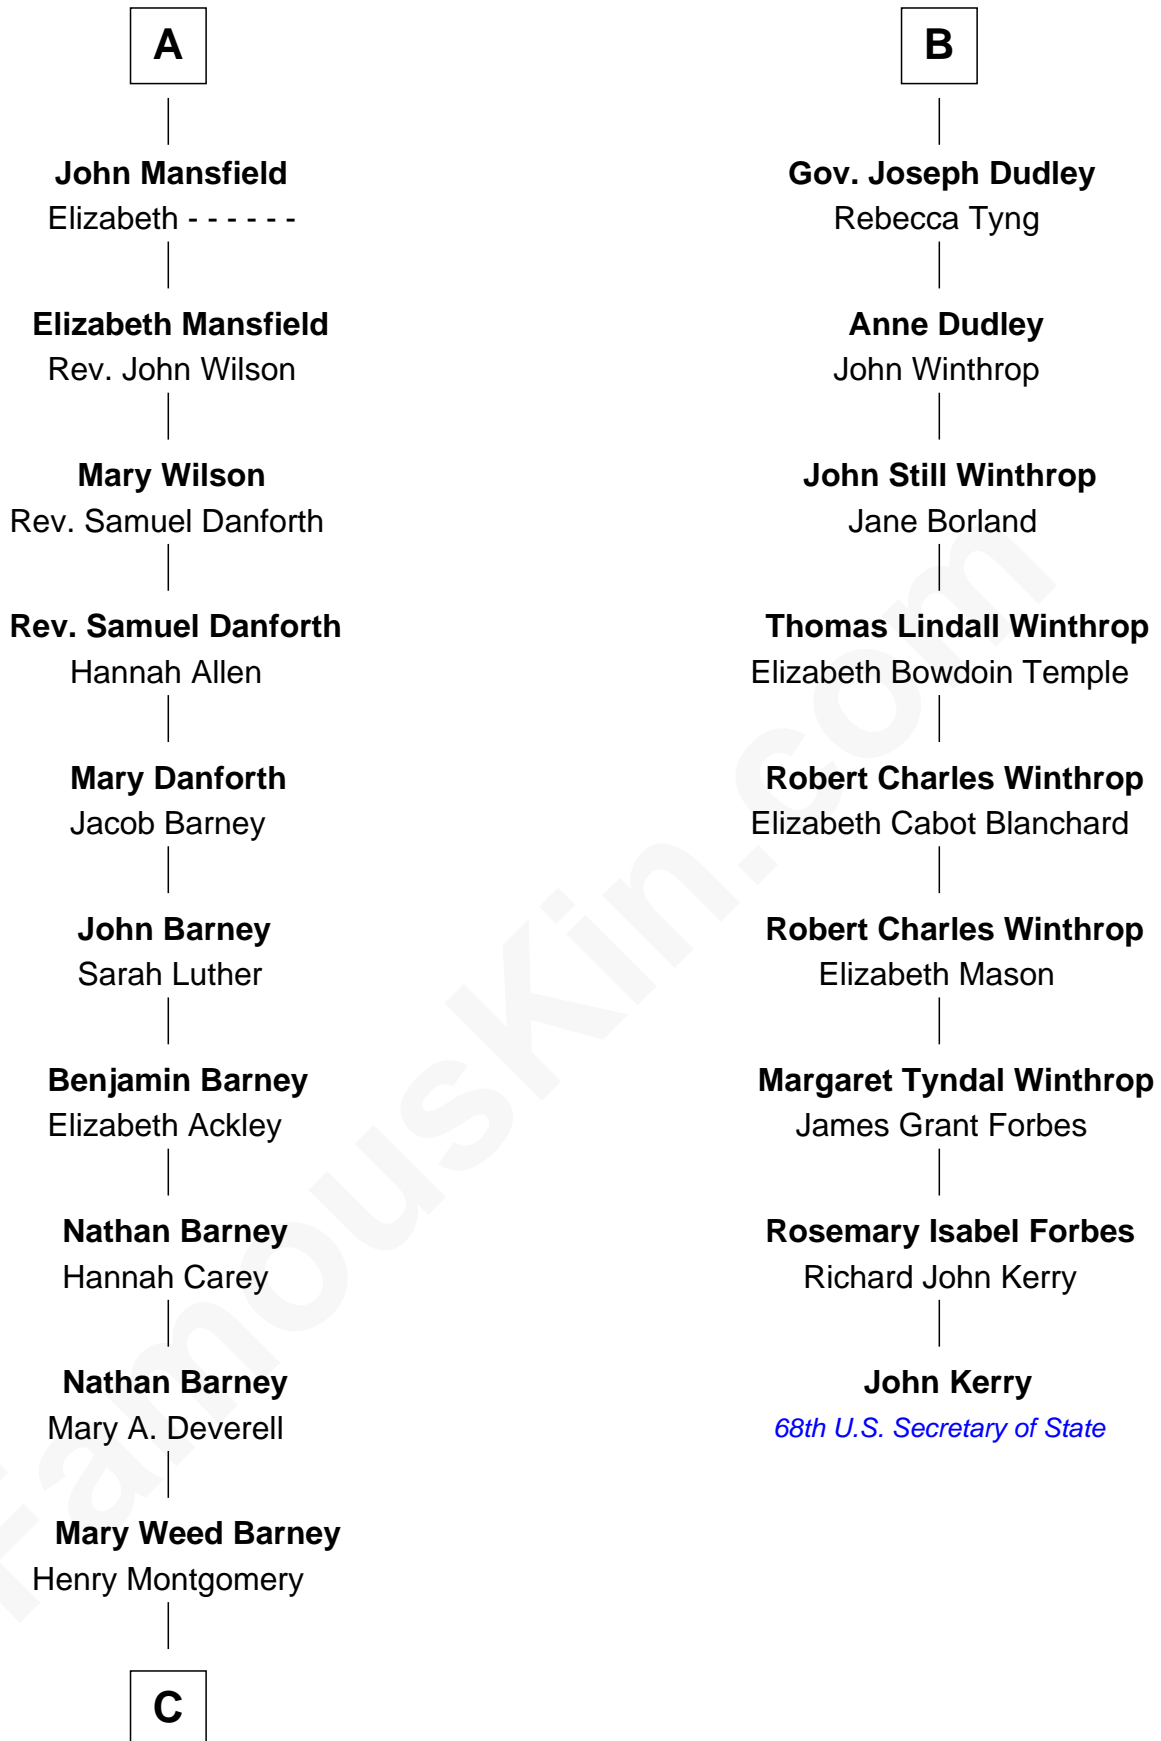

**FamousKin.com**  
**Relationship Chart of**  
**Elizabeth Montgomery**  
*TV Actress - "Bewitched"*

**15th cousin 3 times removed of**  
**John Kerry**  
*68th U.S. Secretary of State*

C

Henry Montgomery  
Elizabeth Bryan Allen

Elizabeth Montgomery  
*TV Actress - "Bewitched"*

FamousKin.com