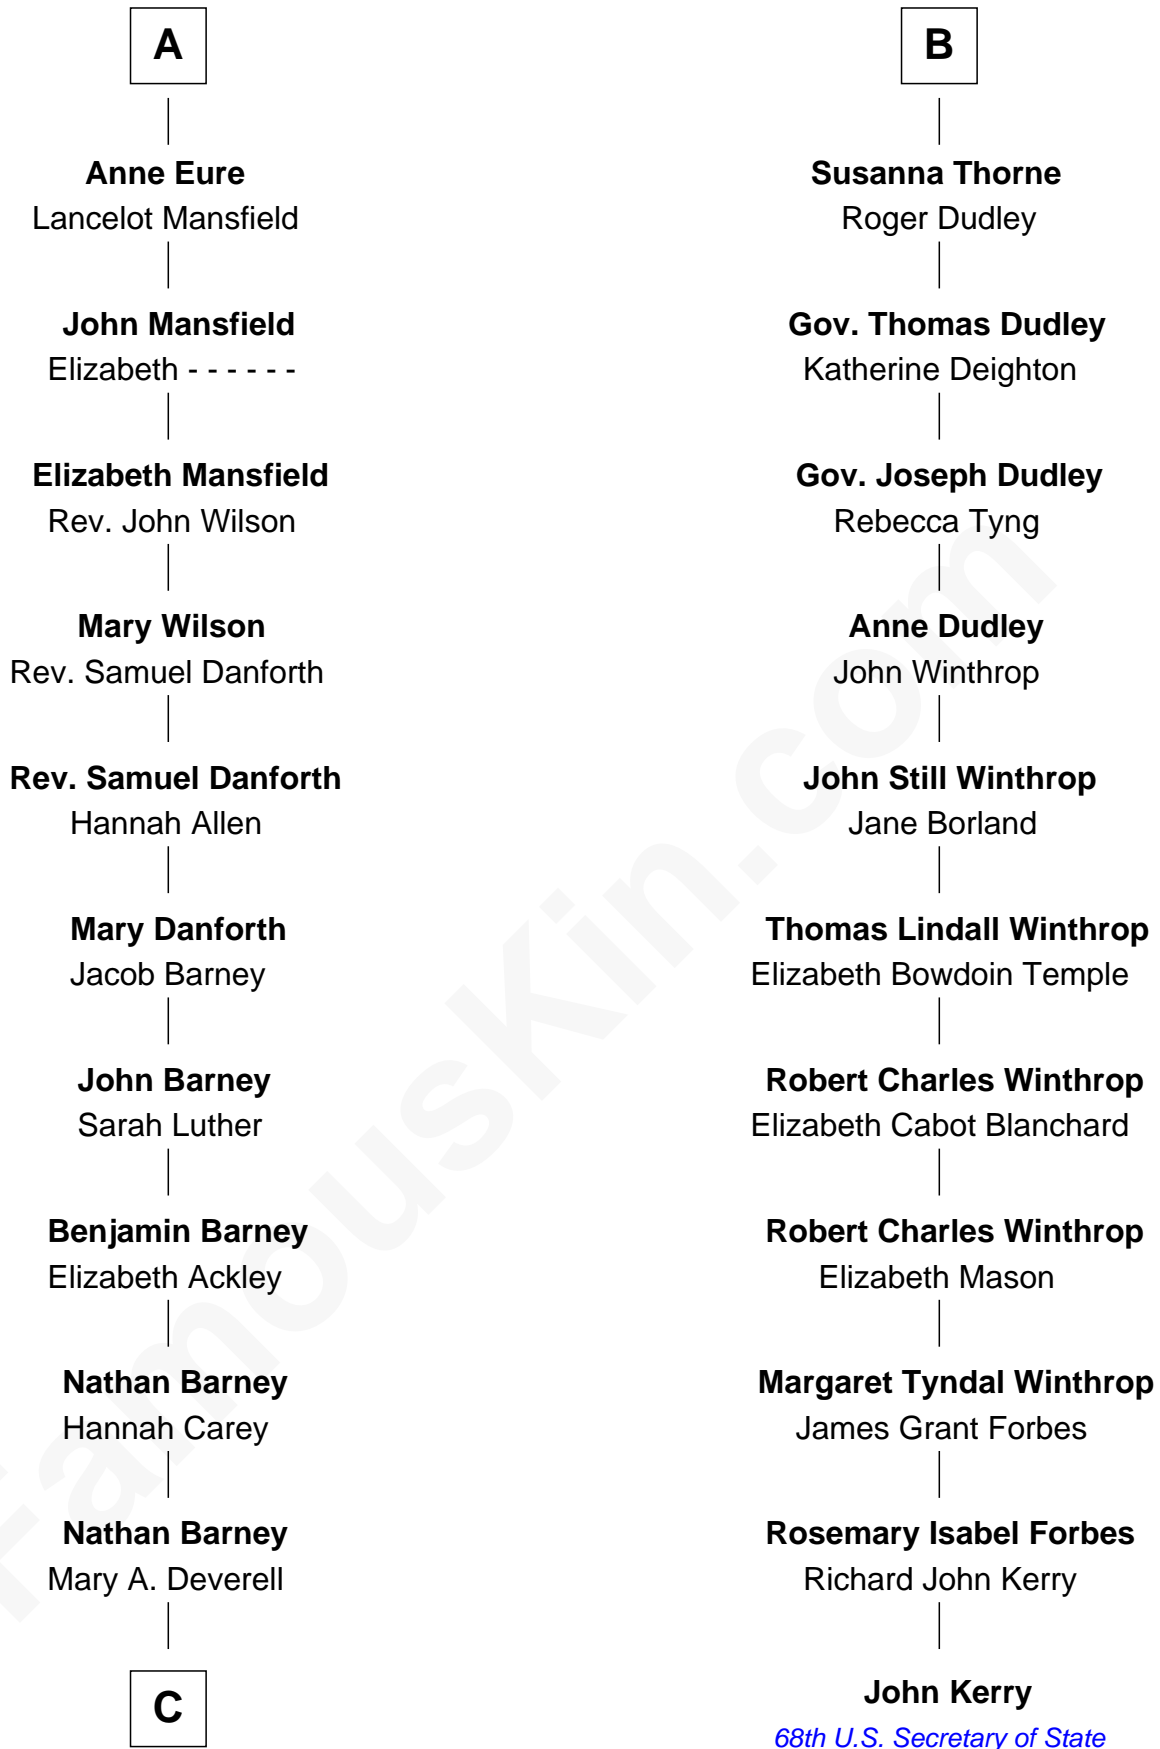

FamousKin.com
Relationship Chart of
Elizabeth Montgomery
TV Actress - "Bewitched"

17th cousin 2 times removed of

John Kerry
68th U.S. Secretary of State

C

—
Mary Weed Barney

Henry Montgomery

—
Henry Montgomery

Elizabeth Bryan Allen

—
Elizabeth Montgomey

TV Actress - "Bewitched"

FamousKin.com