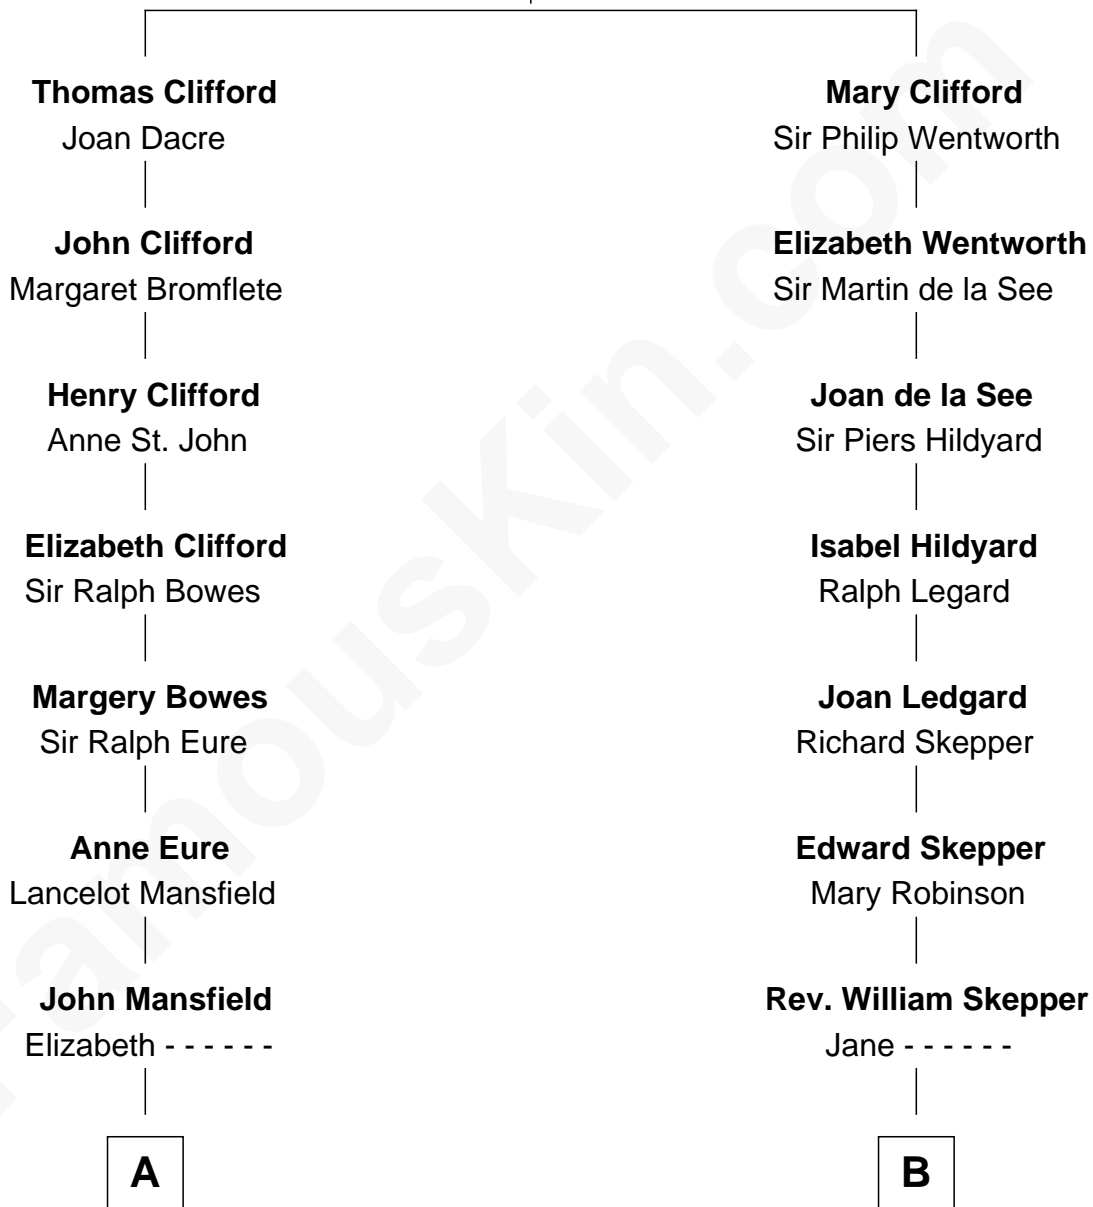

FamousKin.com

Relationship Chart of

Elizabeth Montgomery

TV Actress - "Bewitched"

17th cousin 1 time removed of

John Kerry

68th U.S. Secretary of State

Sir John Clifford

Elizabeth Percy

C

—
Rosemary Isabel Forbes

Richard John Kerry

—
John Kerry

68th U.S. Secretary of State

FamousKin.com