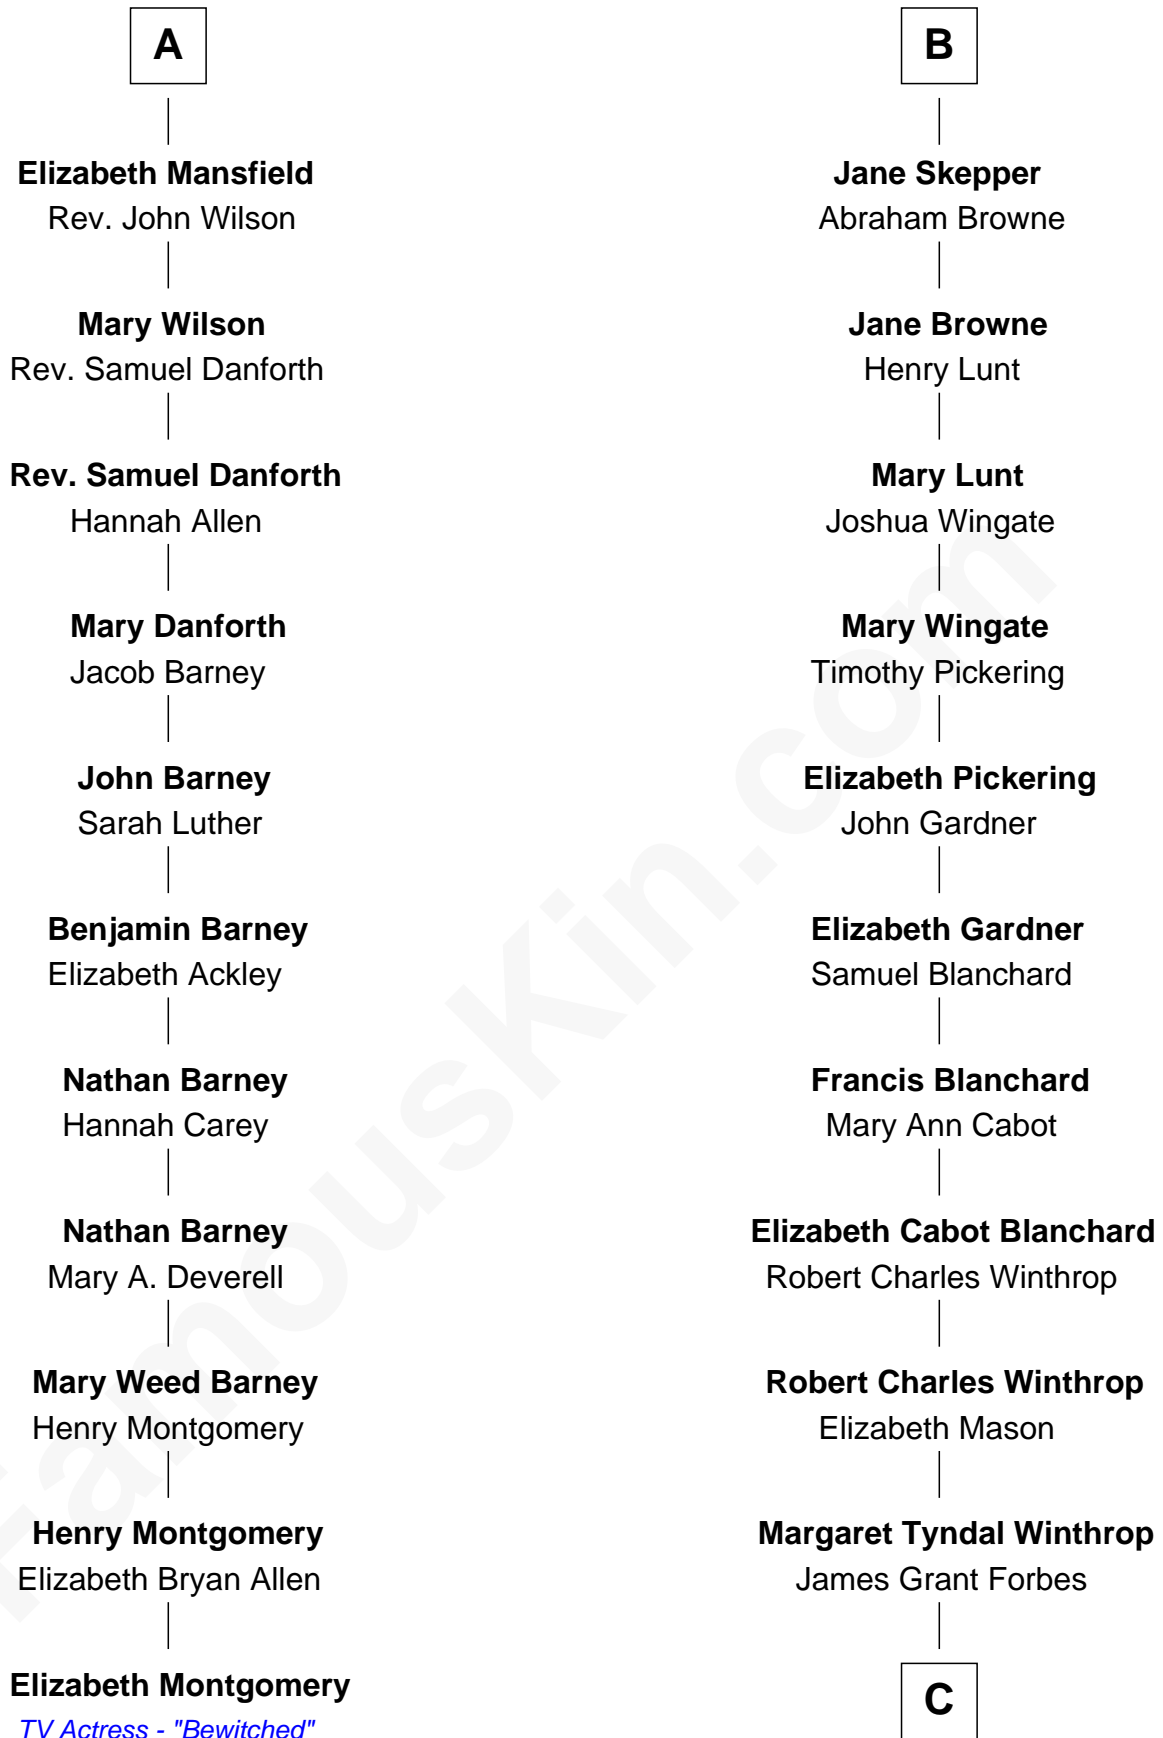

FamousKin.com

Relationship Chart of

Elizabeth Montgomery

TV Actress - "Bewitched"

17th cousin 1 time removed of

John Kerry

68th U.S. Secretary of State

Sir John Clifford

Elizabeth Percy

C

—
Rosemary Isabel Forbes

Richard John Kerry

—
John Kerry

68th U.S. Secretary of State

FamousKin.com