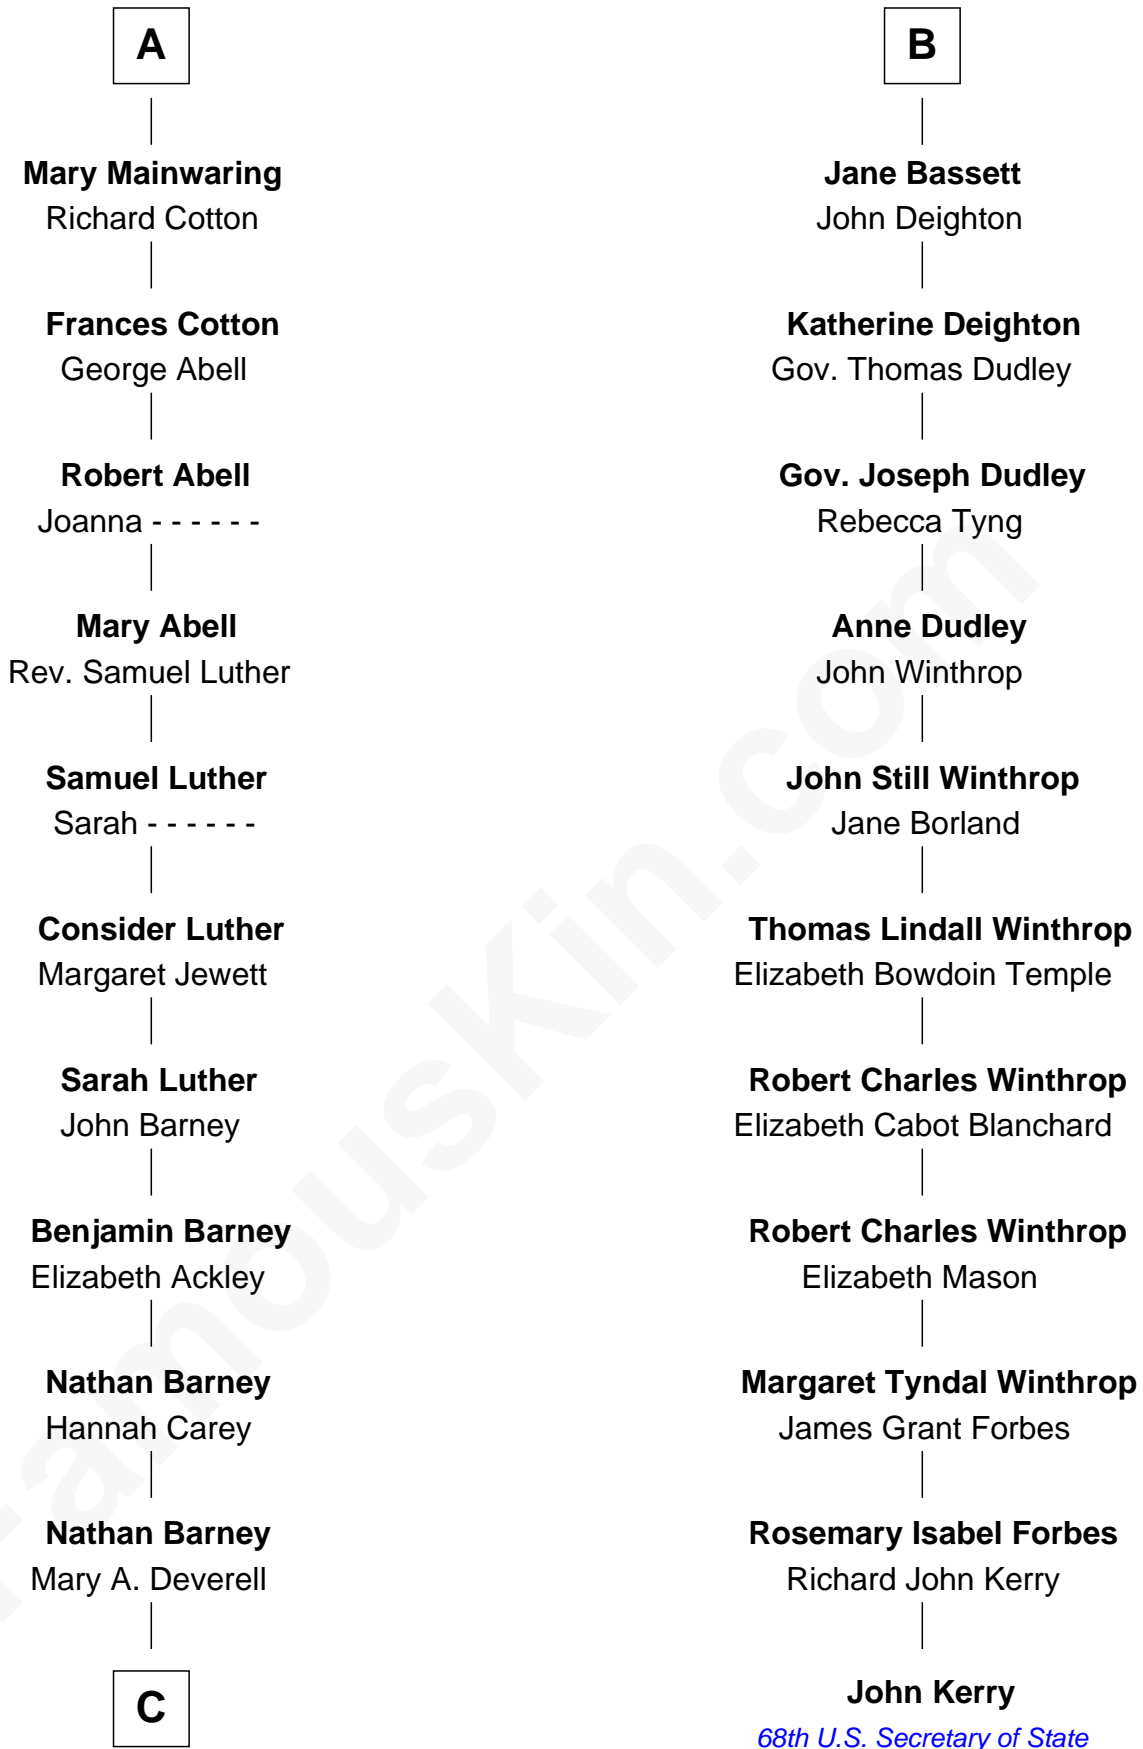

FamousKin.com
Relationship Chart of
Elizabeth Montgomery
TV Actress - "Bewitched"

17th cousin 2 times removed of

John Kerry
68th U.S. Secretary of State

Sir Richard Fitzalan
 Elizabeth de Bohun

C

—
Mary Weed Barney

Henry Montgomery

—
Henry Montgomery

Elizabeth Bryan Allen

—
Elizabeth Montgomey

TV Actress - "Bewitched"

FamousKin.com