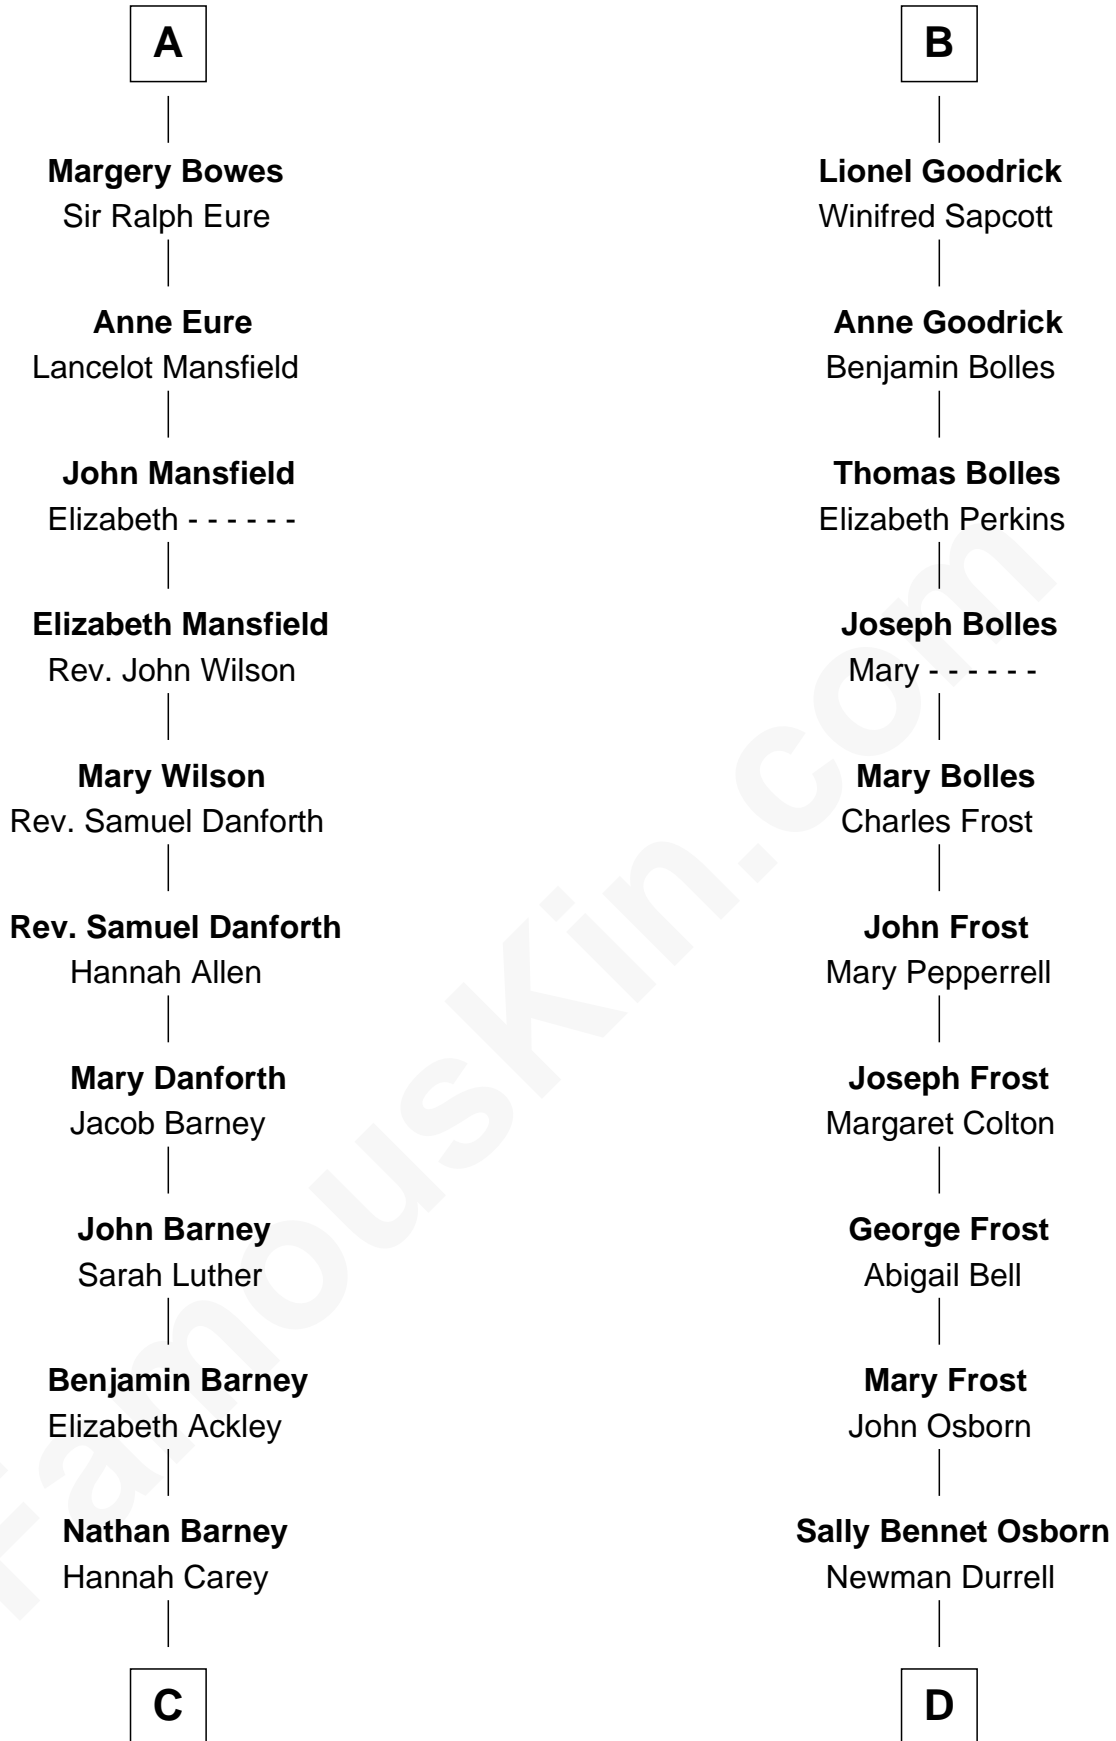

FamousKin.com Relationship Chart of

Elizabeth Montgomery

TV Actress - "Bewitched"

20th cousin of

Lucille Ball

TV Actress - "I Love Lucy"

Sir Geoffrey le Scrope

Ivetta de Ros

C

Nathan Barney
Mary A. Deverell

Mary Weed Barney
Henry Montgomery

Henry Montgomery
Elizabeth Bryan Allen

Elizabeth Montgomery
TV Actress - "Bewitched"

D

George Osborn Durrell
Anne Jane Jewell

Nellie Rebecca Durrell
Jasper Clinton Ball