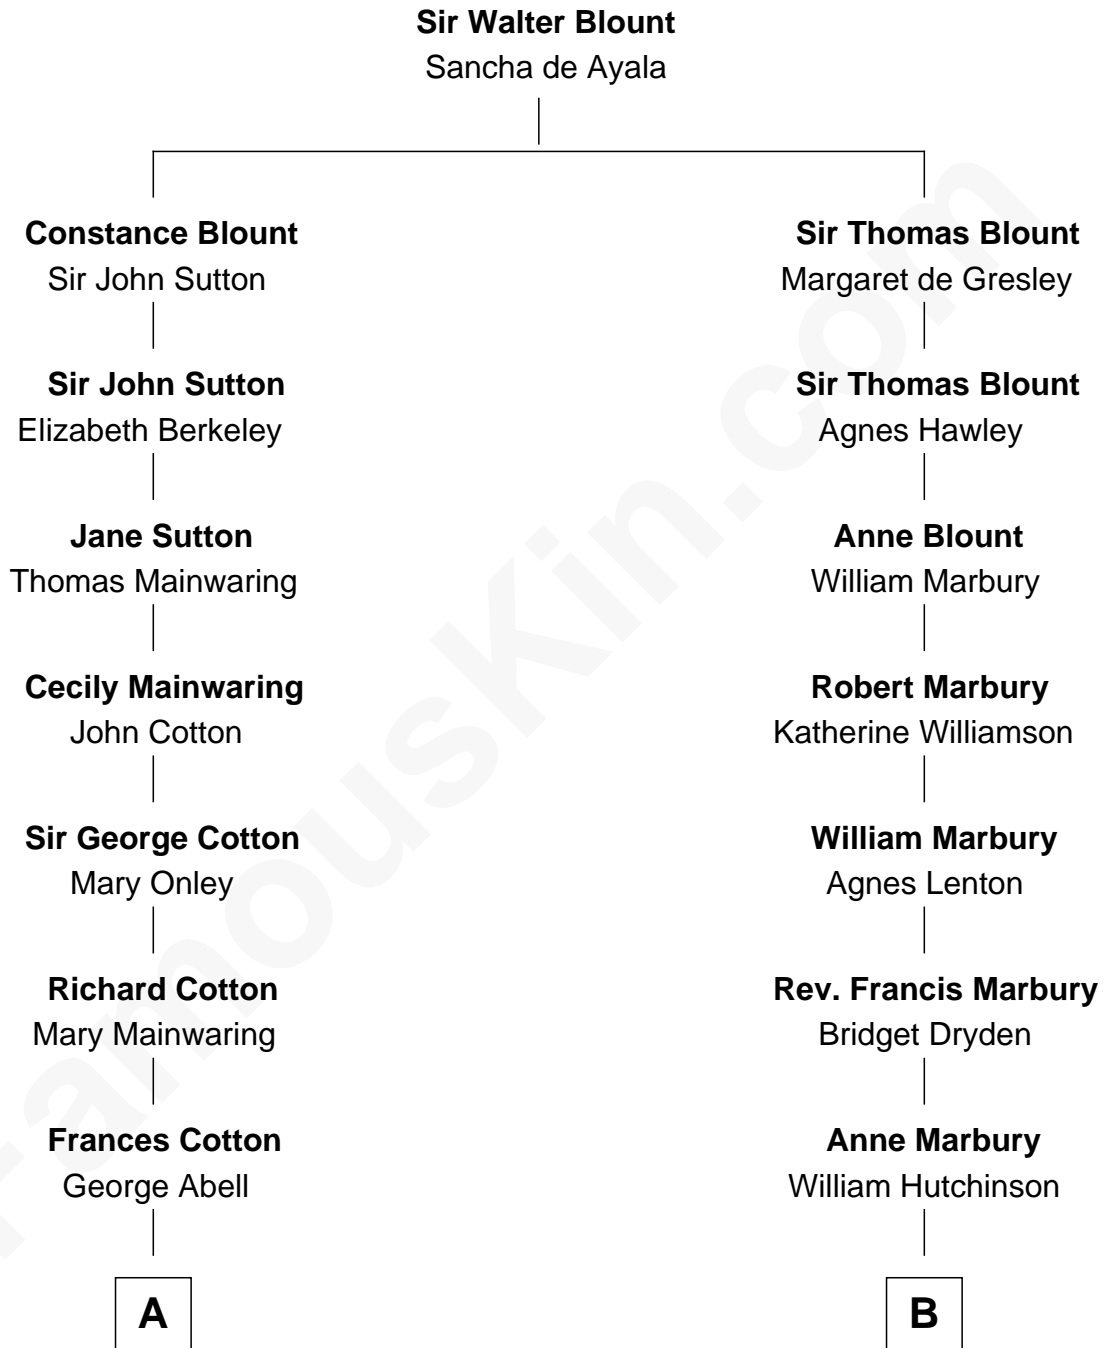

**FamousKin.com**  
**Relationship Chart of**  
**Elizabeth Montgomery**  
*TV Actress - "Bewitched"*

**17th cousin 2 times removed of**

**Jeb Bush**  
*43rd Governor of Florida*

**C**

Prescott Sheldon Bush

Dorothy Wear Walker

George Herbert Walker Bush

Barbara Pierce

Jeb Bush

*43rd Governor of Florida*

FamousKin.com