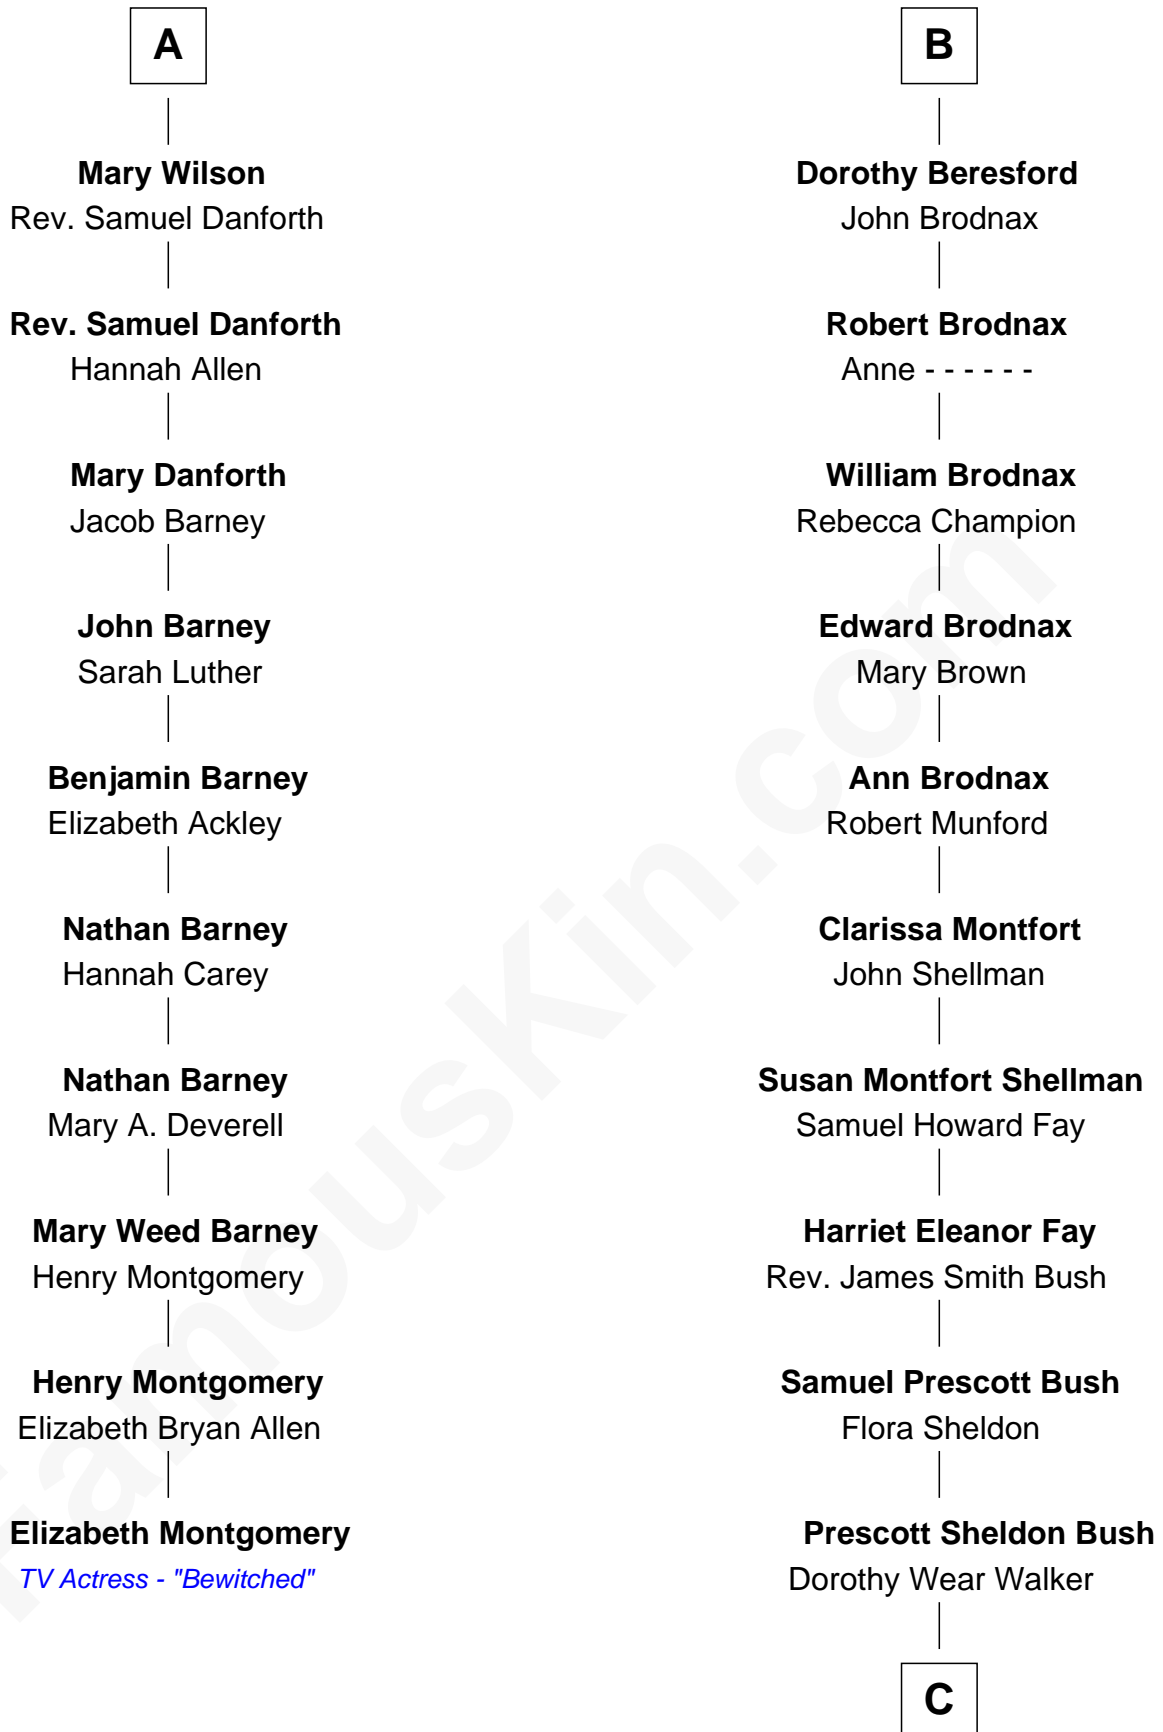

**FamousKin.com**  
**Relationship Chart of**  
**Elizabeth Montgomery**  
*TV Actress - "Bewitched"*

**16th cousin 2 times removed of**

**Jeb Bush**  
*43rd Governor of Florida*

**C**

**George Herbert Walker Bush**

Barbara Pierce

**Jeb Bush**

*43rd Governor of Florida*

FamousKin.com