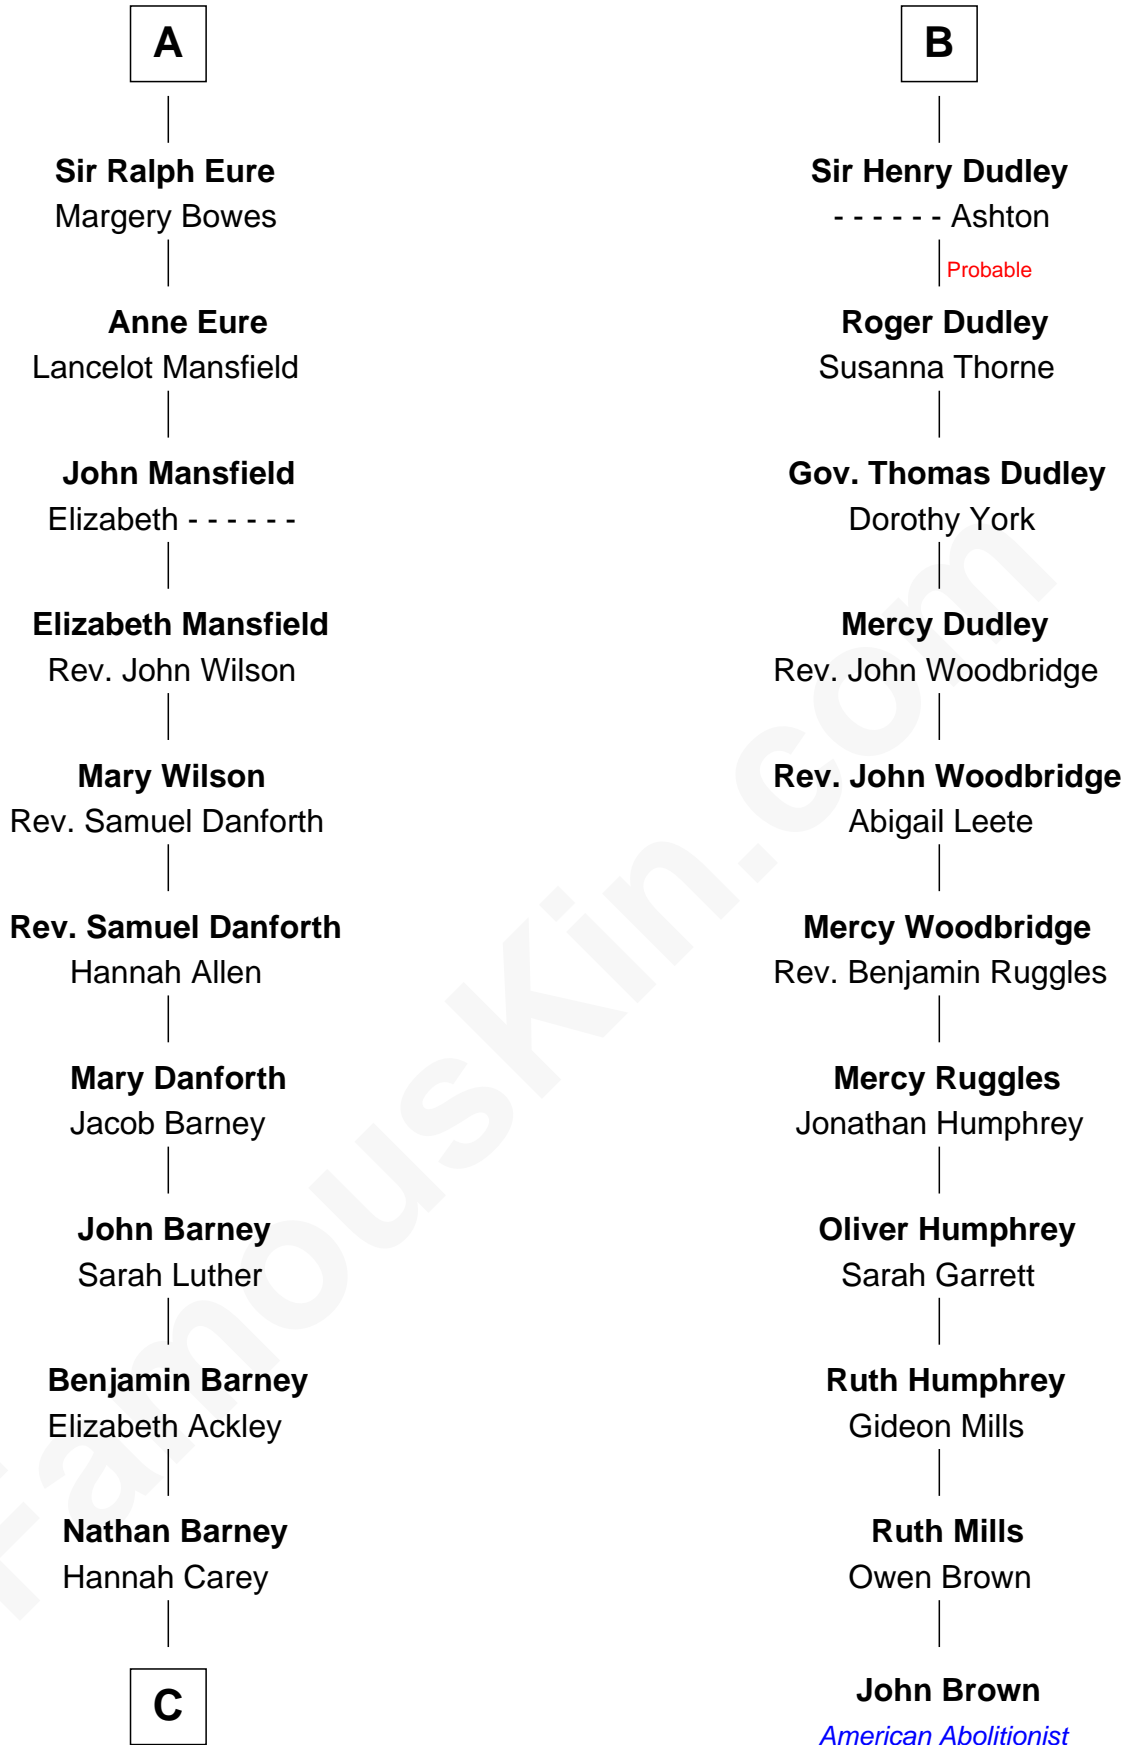

FamousKin.com
Relationship Chart of
Elizabeth Montgomery
TV Actress - "Bewitched"

17th cousin 3 times removed of

John Brown
American Abolitionist

Sir William de Ros
 Margery de Badlesmere

C

—
Nathan Barney
Mary A. Deverell

—
Mary Weed Barney
Henry Montgomery

—
Henry Montgomery
Elizabeth Bryan Allen

—
Elizabeth Montgomery
TV Actress - "Bewitched"

FamousKin.com