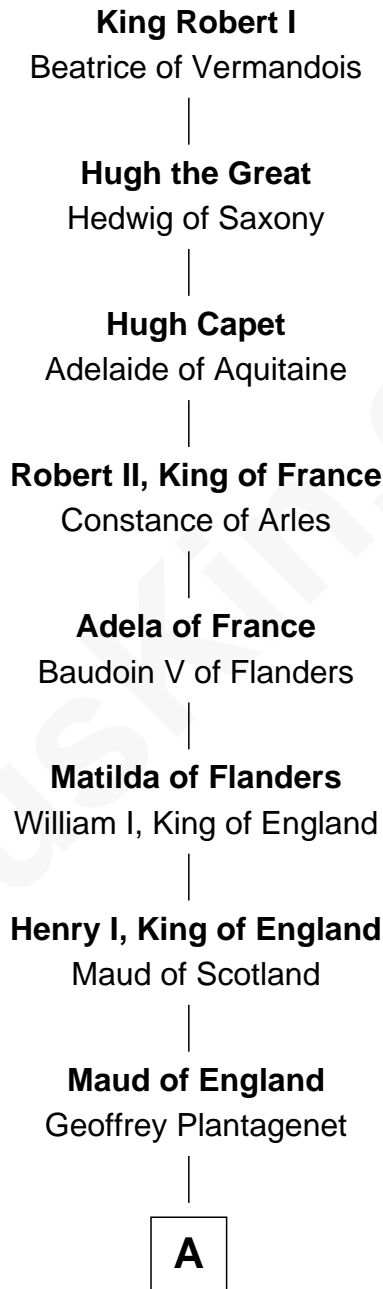

FamousKin.com Relationship Chart of

Elizabeth Montgomery

TV Actress - "Bewitched"

30th Great-granddaughter of

King Robert I

King of France

A

Henry II, King of England

Eleanor of Aquitaine

John, King of England

----- De Warenne

Sir Richard FitzRoy

Rose de Dover

Isabel de Dover

Sir Maurice de Berkeley

Sir Thomas de Berkeley