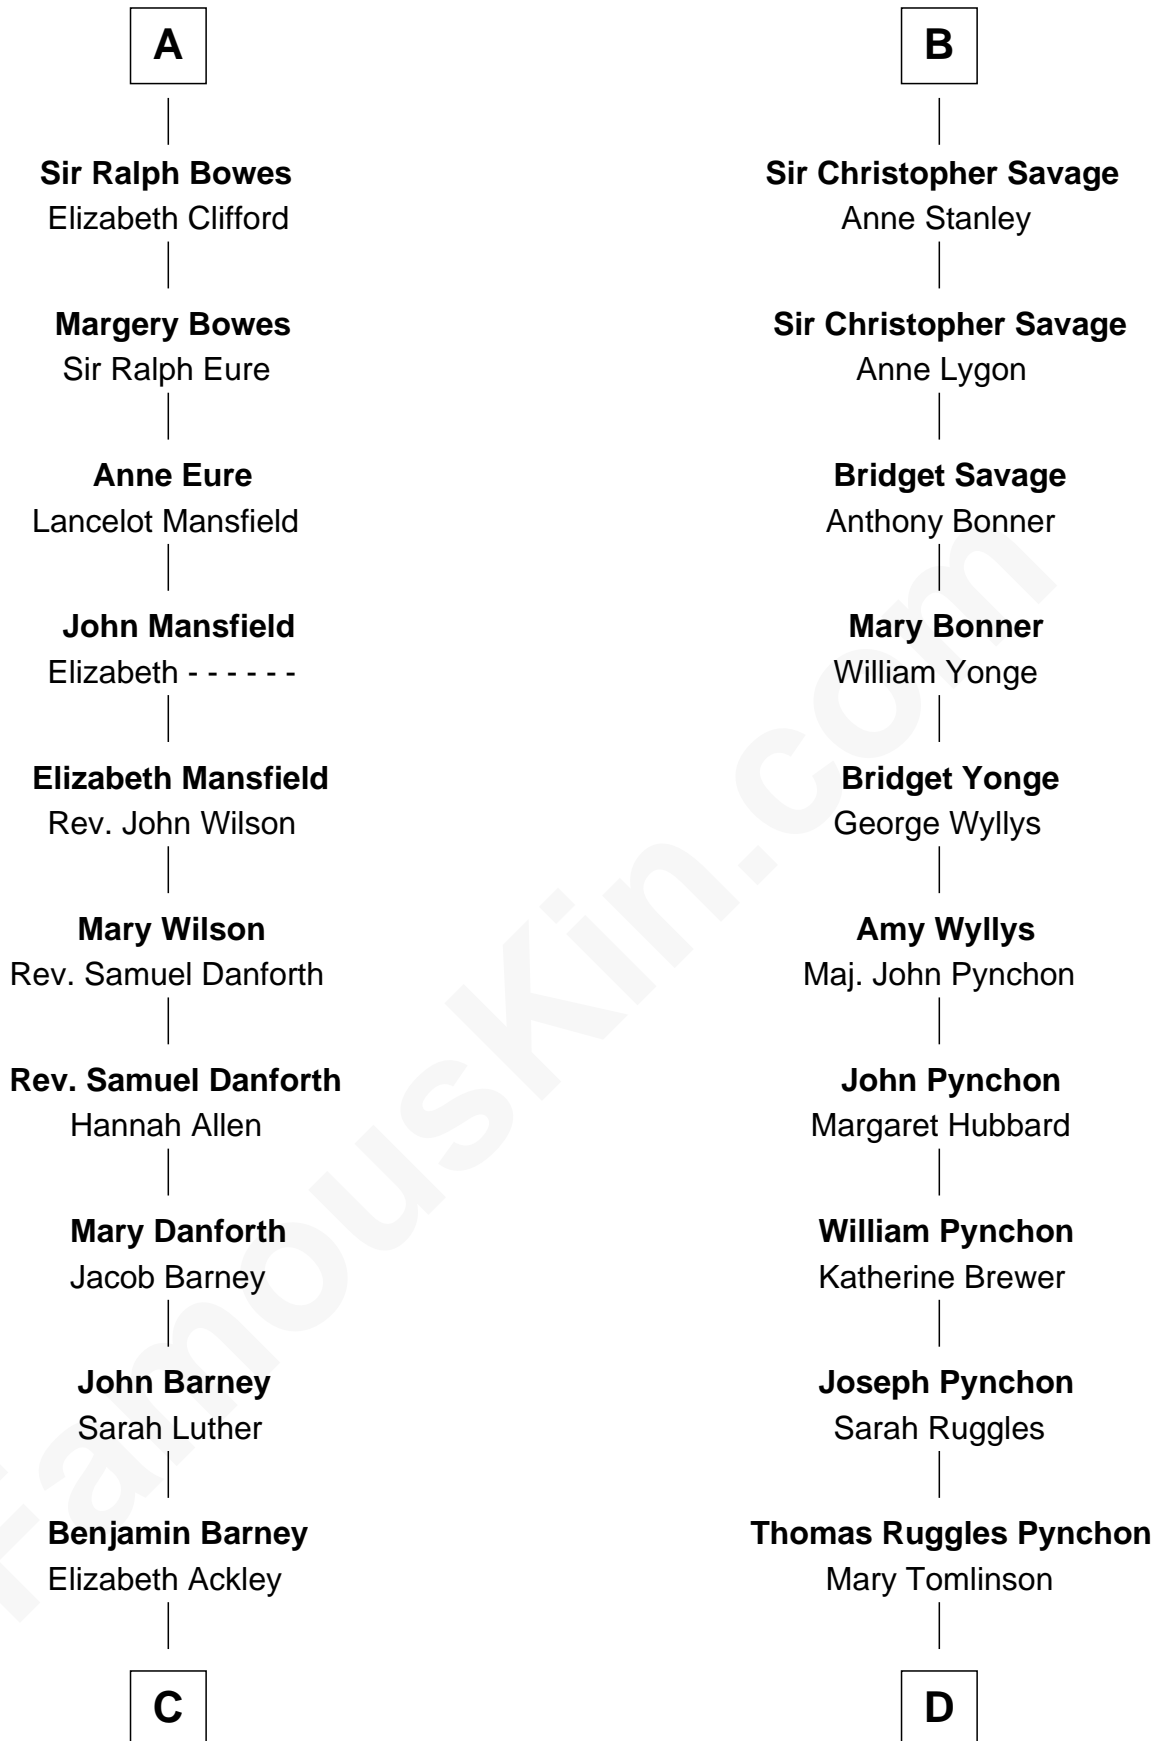

## Relationship Chart of

**Elizabeth Montgomery**

TV Actress - "Bewitched"

21st cousin of

**Thomas Pynchon**

American Novelist

**C**

**Nathan Barney**  
Hannah Carey

**Nathan Barney**  
Mary A. Deverell

**Mary Weed Barney**  
Henry Montgomery

**Henry Montgomery**  
Elizabeth Bryan Allen

**Elizabeth Montgomery**  
*TV Actress - "Bewitched"*

**D**

**William Henry Ruggles Pynchon**  
Mary Murdock