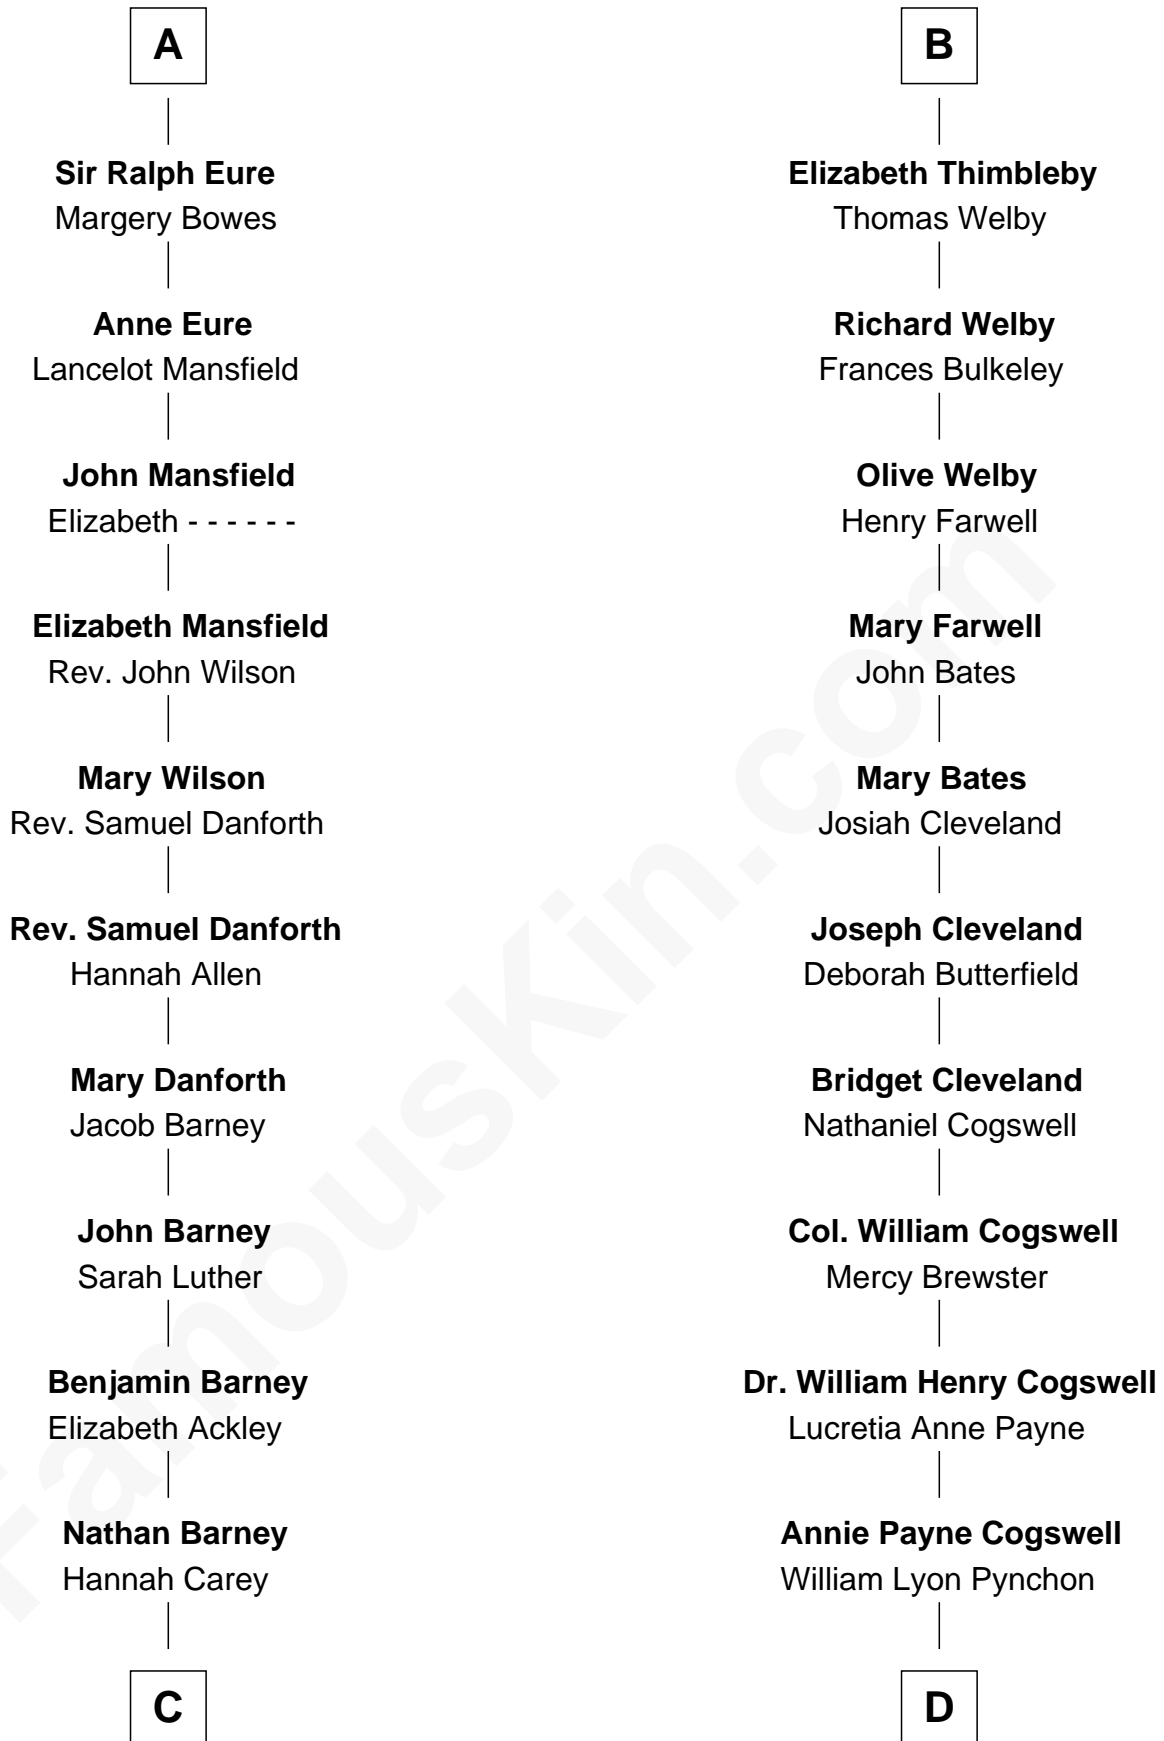

# FamousKin.com Relationship Chart of

**Elizabeth Montgomery**

*TV Actress - "Bewitched"*

19th cousin 1 time removed of

**Thomas Pynchon**

*American Novelist*

**C**

**Nathan Barney**  
Mary A. Deverell

**Mary Weed Barney**  
Henry Montgomery

**Henry Montgomery**  
Elizabeth Bryan Allen

**Elizabeth Montgomery**  
*TV Actress - "Bewitched"*

**D**

**William Henry Chichele Pynchon**  
Carrie Susan Moyses

**Thomas Ruggles Pynchon**  
Catherine Frances Bennett