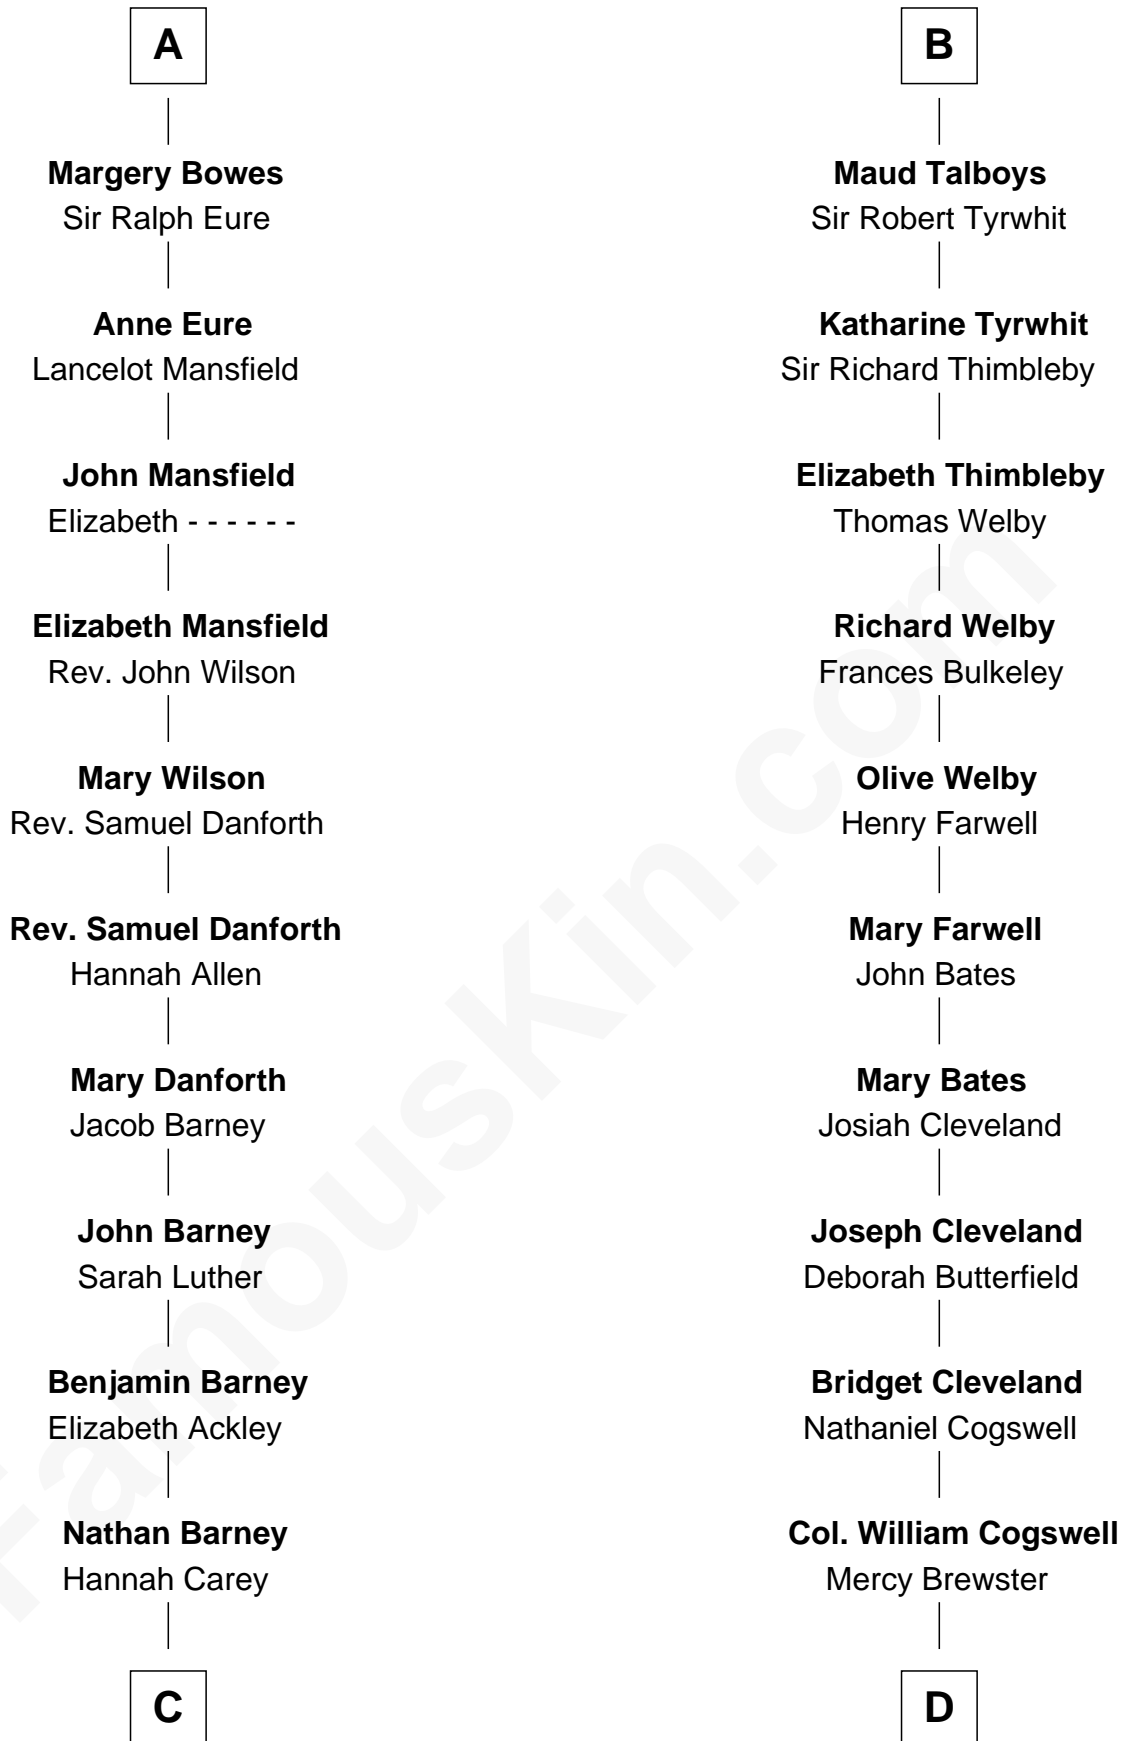

**FamousKin.com**  
**Relationship Chart of**  
**Elizabeth Montgomery**  
*TV Actress - "Bewitched"*

**20th cousin 1 time removed of**  
**Thomas Pynchon**  
*American Novelist*

**Sir Hugh I de Audley**  
 Iseult de Mortimer

**C**

**Nathan Barney**  
Mary A. Deverell

**Mary Weed Barney**  
Henry Montgomery

**Henry Montgomery**  
Elizabeth Bryan Allen

**Elizabeth Montgomery**  
*TV Actress - "Bewitched"*

**D**

**Dr. William Henry Cogswell**  
Lucretia Anne Payne