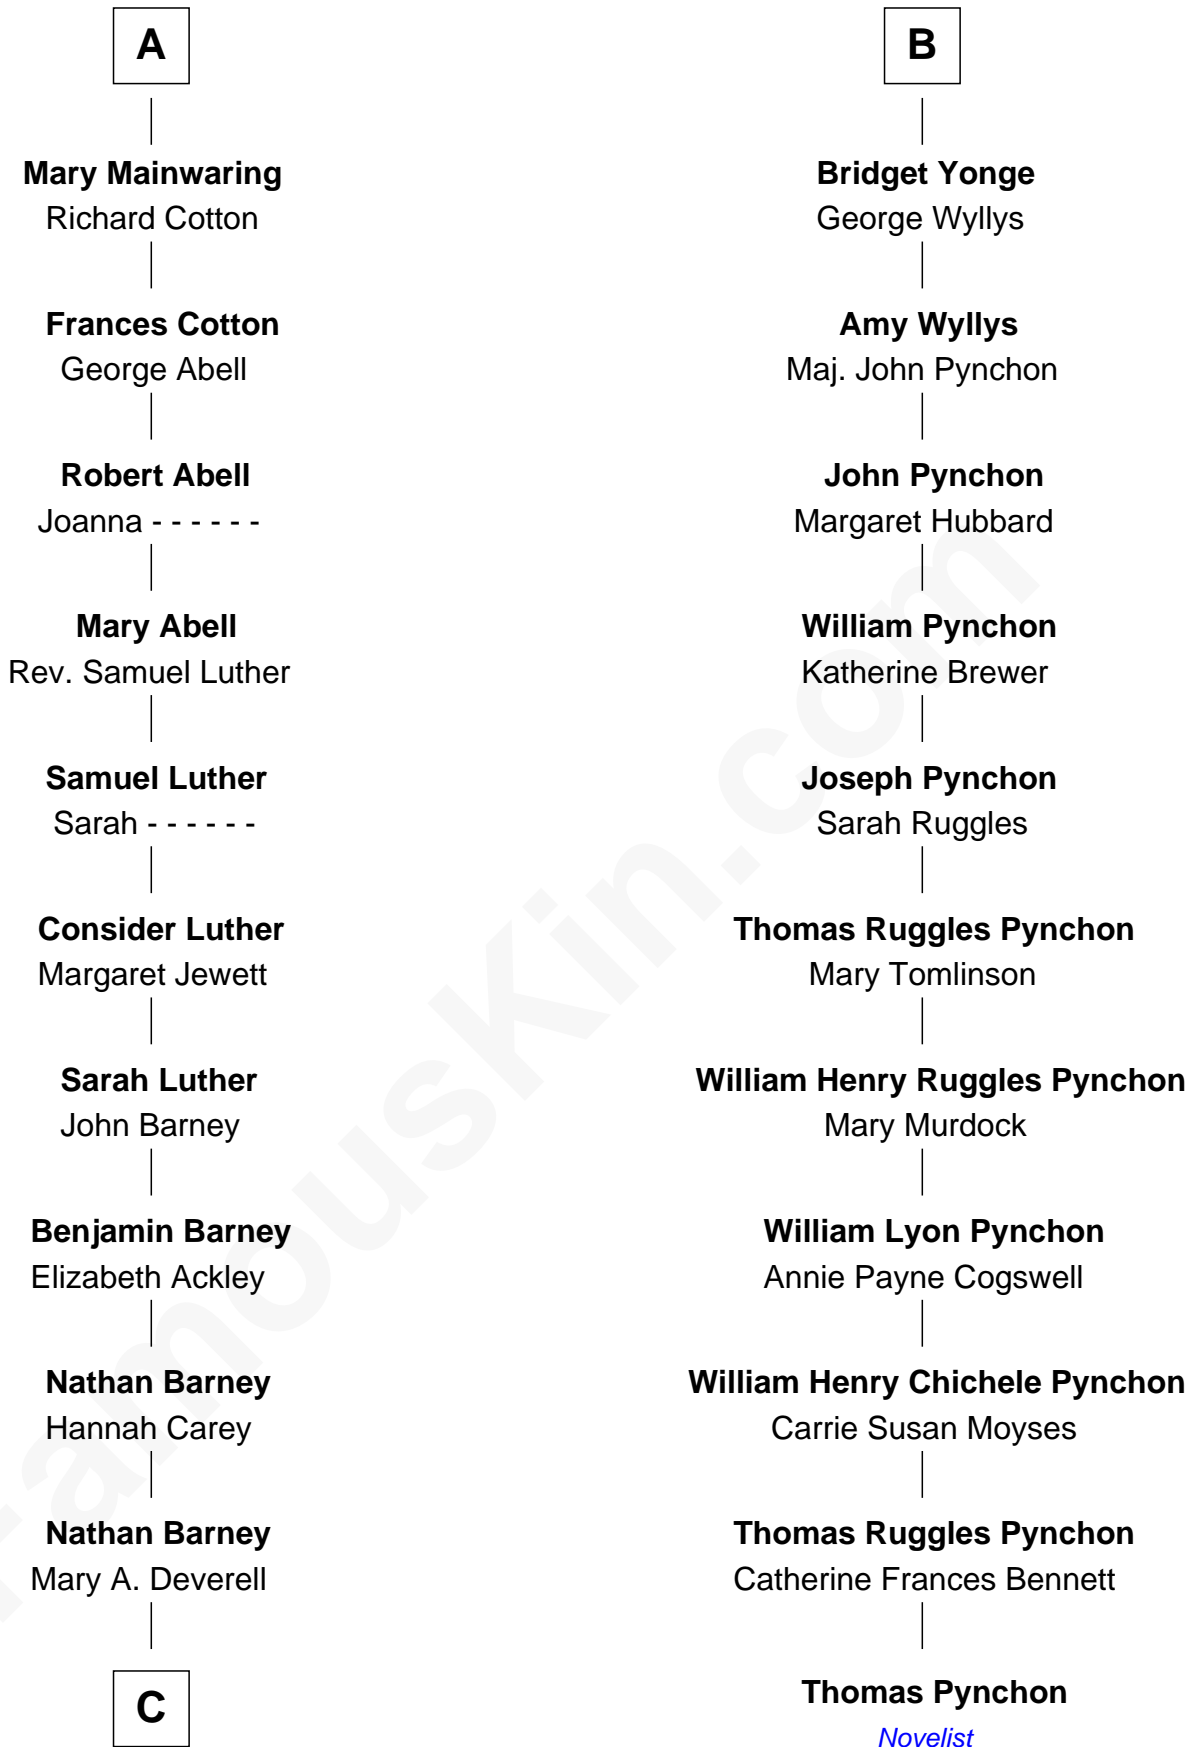

FamousKin.com
Relationship Chart of
Elizabeth Montgomery
TV Actress - "Bewitched"

17th cousin 2 times removed of

Thomas Pynchon
American Novelist

Sir Richard Fitzalan
 Elizabeth de Bohun

C

—
Mary Weed Barney

Henry Montgomery

—
Henry Montgomery

Elizabeth Bryan Allen

—
Elizabeth Montgomery

TV Actress - "Bewitched"

FamousKin.com