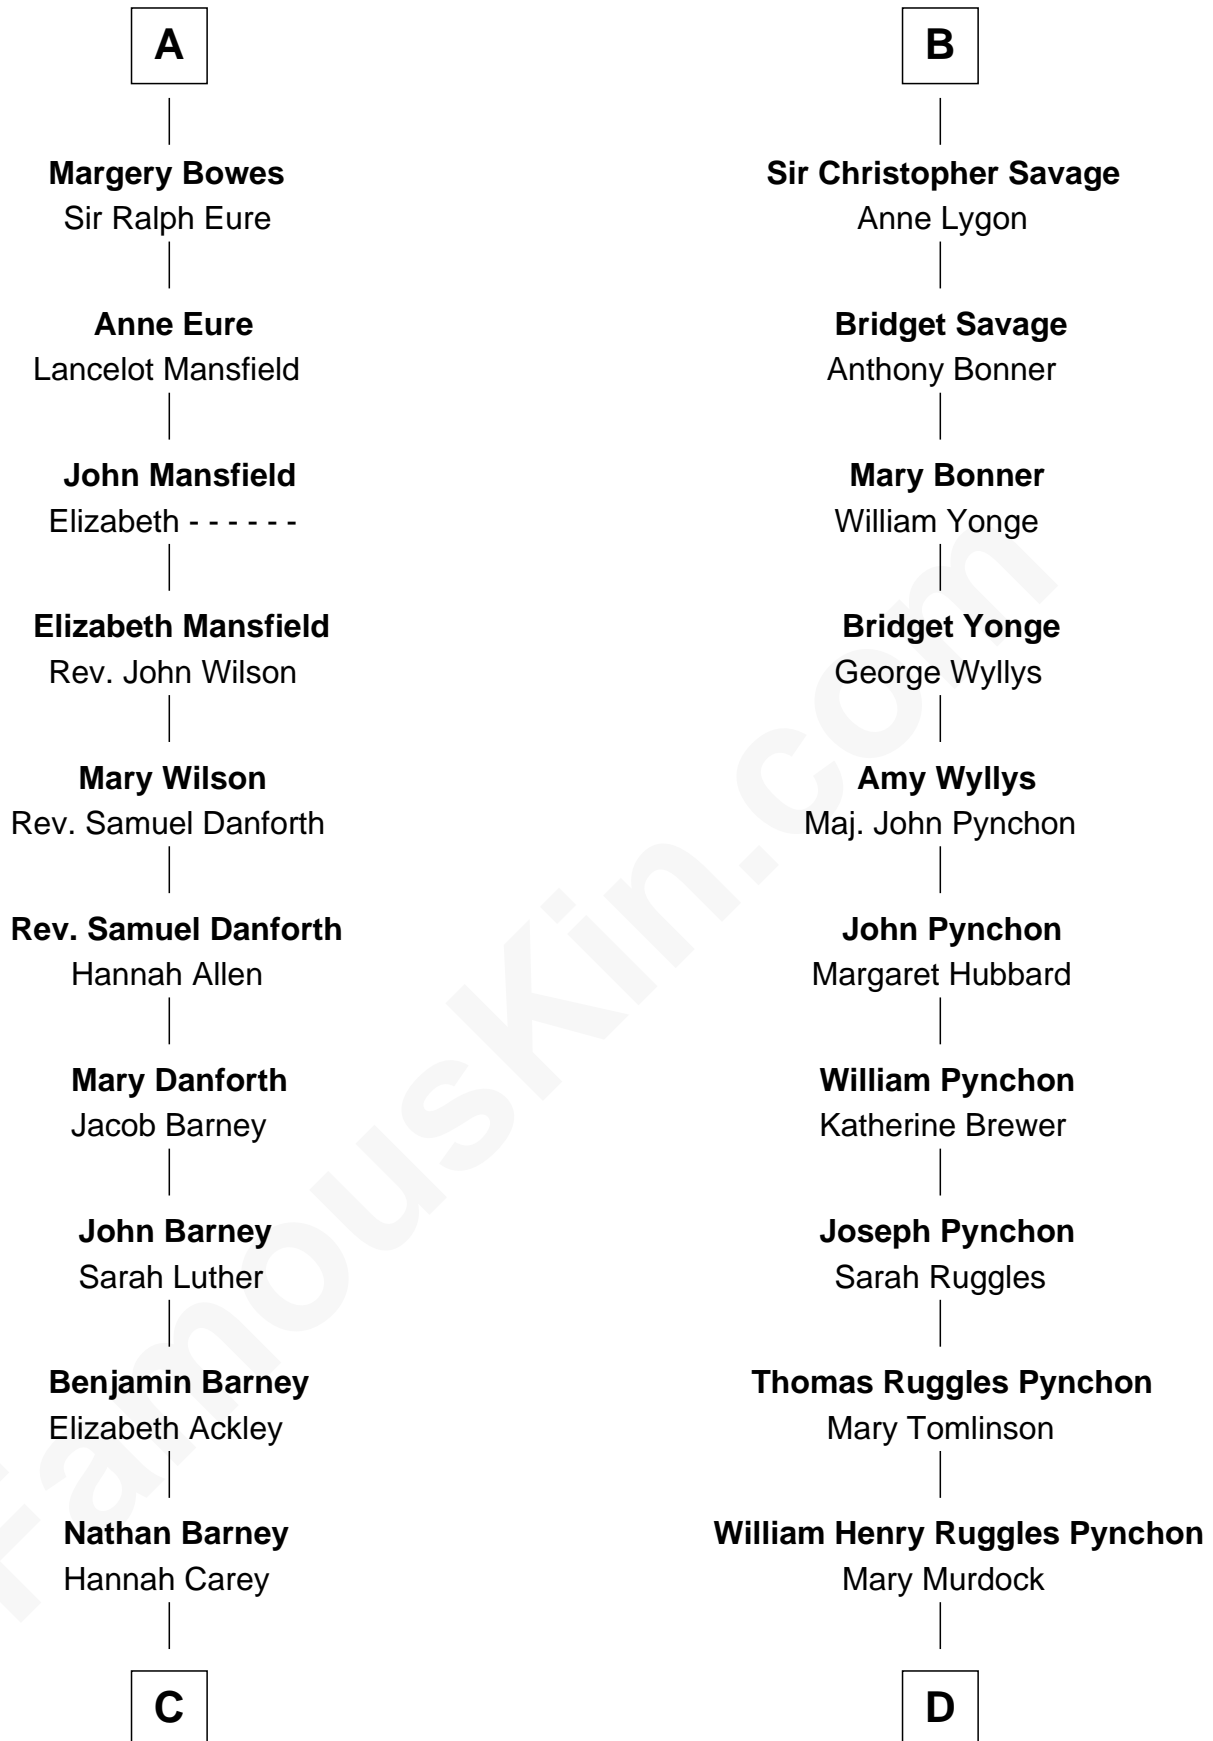

FamousKin.com Relationship Chart of

Elizabeth Montgomery

TV Actress - "Bewitched"

20th cousin of

Thomas Pynchon

American Novelist

Richard Fitzalan

Alice de Saluzzo

C

Nathan Barney
Mary A. Deverell

Mary Weed Barney
Henry Montgomery

Henry Montgomery
Elizabeth Bryan Allen

Elizabeth Montgomery
TV Actress - "Bewitched"

D

William Lyon Pynchon
Annie Payne Cogswell

William Henry Chichele Pynchon
Carrie Susan Moyses