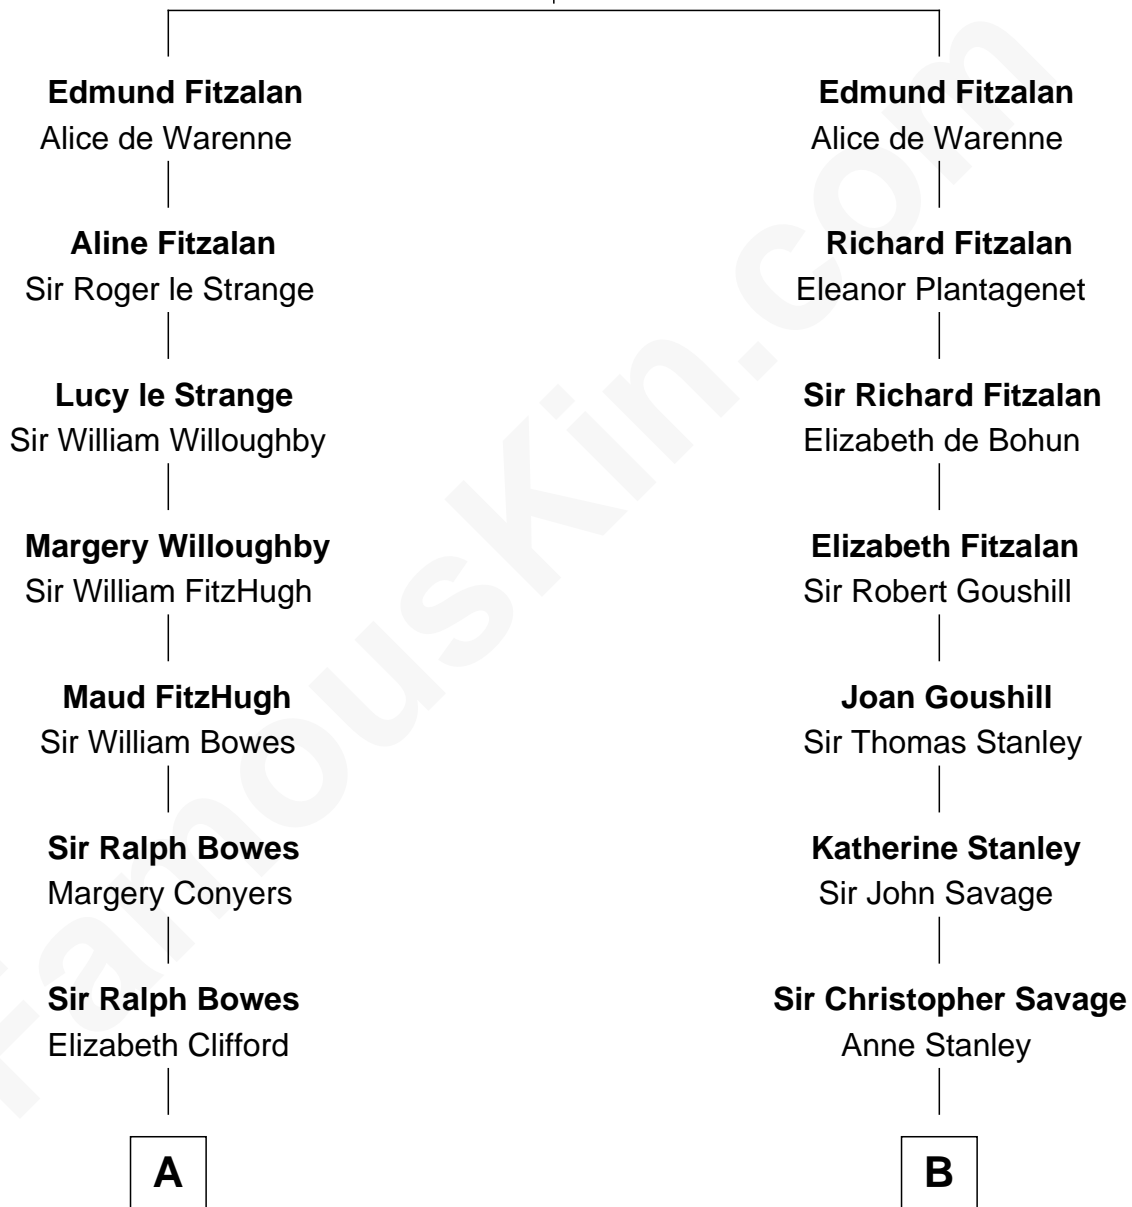

FamousKin.com Relationship Chart of

Elizabeth Montgomery

TV Actress - "Bewitched"

20th cousin of

Thomas Pynchon

American Novelist

Richard Fitzalan

Alice de Saluzzo

C

Nathan Barney
Mary A. Deverell

Mary Weed Barney
Henry Montgomery

Henry Montgomery
Elizabeth Bryan Allen

Elizabeth Montgomery
TV Actress - "Bewitched"

D

William Lyon Pynchon
Annie Payne Cogswell

William Henry Chichele Pynchon
Carrie Susan Moyses