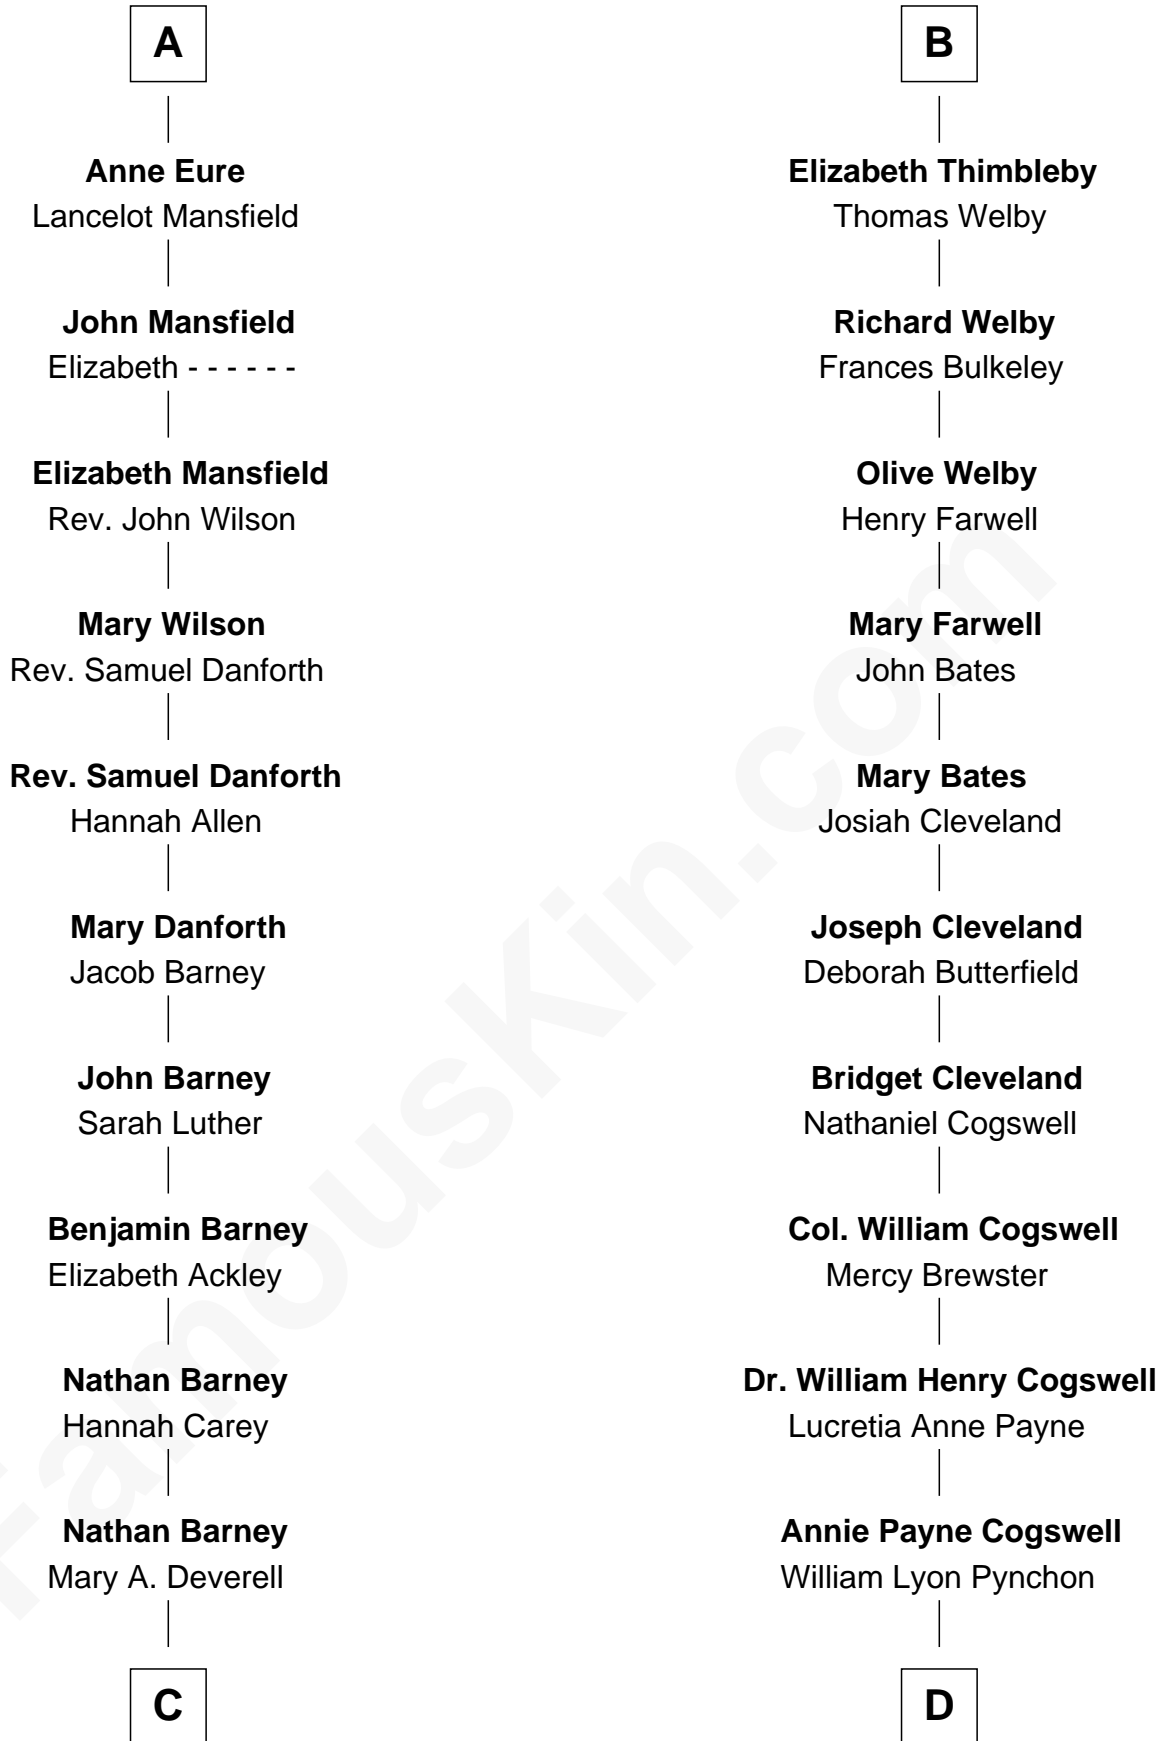

FamousKin.com

Relationship Chart of

Elizabeth Montgomery

TV Actress - "Bewitched"

19th cousin of

Thomas Pynchon

American Novelist

C

Mary Weed Barney
Henry Montgomery

Henry Montgomery
Elizabeth Bryan Allen

Elizabeth Montgomery
TV Actress - "Bewitched"

D

William Henry Chichele Pynchon
Carrie Susan Moyses

Thomas Ruggles Pynchon
Catherine Frances Bennett